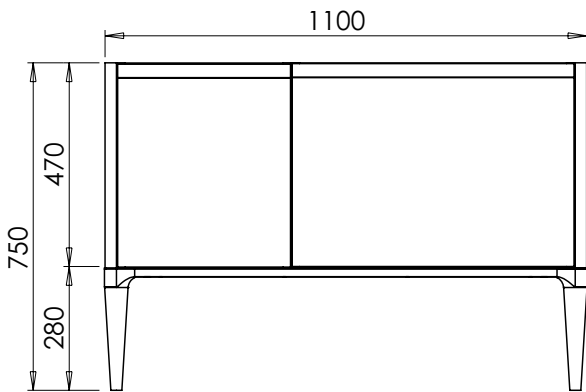

DESCRIPTION

Washstand drawer unit, 280mm legs (LRWS70)
Legrabox drawer

DATE

January 2025

RANGE

Alnwick (633)

All dimensions are in millimetres

DESCRIPTION

Washstand door and drawer unit, 280mm legs (LRWS110L)
Legrabox drawer

DATE

January 2025

RANGE

Alnwick (633)

All dimensions are in millimetres

DESCRIPTION

Washstand door and drawer unit, 280mm legs (LRWS110R)
Legrabox drawer