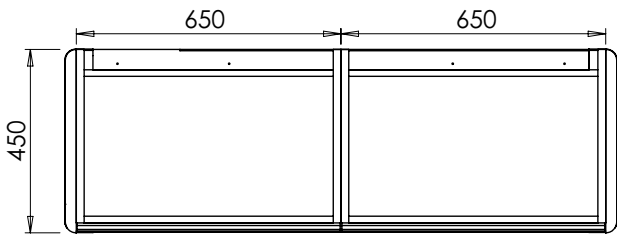

RANGE

Alnwick (633)

All dimensions are in millimetres

DESCRIPTION

Washstand 2 drawer unit, Modular (MRWS135)
Legrabox drawers

DATE

January 2025