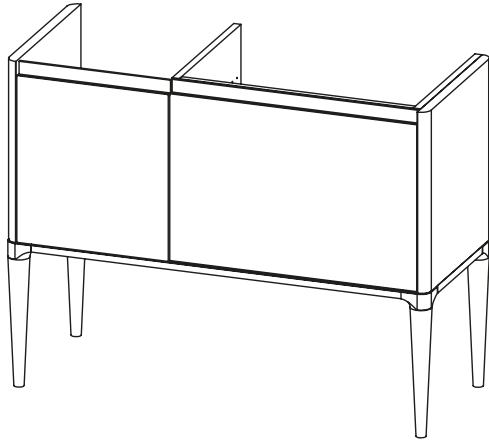

Alnwick (633)

All dimensions are in millimetres

DESCRIPTION

Washstand drawer unit, 360mm legs (RWS70)
Legrabox drawer

DATE

January 2025

RANGE

Alnwick (633)

All dimensions are in millimetres

DESCRIPTION

Washstand door and drawer unit, 360mm legs (RWS110L)
Legrabox drawer

DATE

January 2025

RANGE

Alnwick (633)

All dimensions are in millimetres