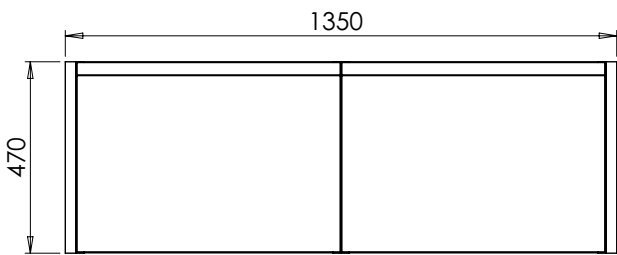

RANGE

Alnwick (633)

All dimensions are in millimetres

DESCRIPTION

Washstand 2 drawer unit, Modular (MRWS135)
Legrabox drawers

DATE

January 2025