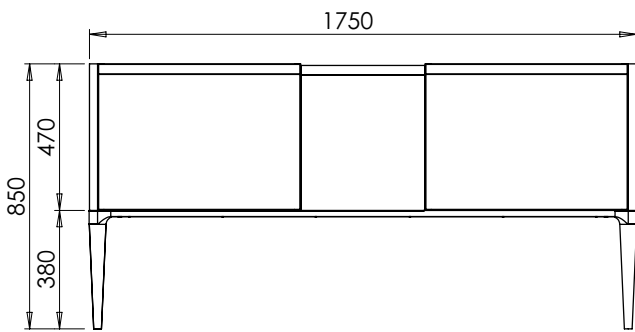

All dimensions are in millimetres

DESCRIPTION

Washstand door and drawer unit, 360mm legs (RWS110L)
Legrabox drawer

DATE

January 2025

RANGE

Alnwick (633)

All dimensions are in millimetres

DESCRIPTION

Washstand door and drawer unit, 360mm legs (RWS110R)
Legrabox drawer

DATE

January 2025

RANGE

Alnwick (633)

All dimensions are in millimetres

DESCRIPTION

Washstand 2 drawer unit, 360mm legs (RWS135)
Legrabox drawers

DATE

January 2025

RANGE

Alnwick (633)

All dimensions are in millimetres

DESCRIPTION

Washstand 2 door and drawer unit, 360mm legs (RWS150)
Legrabox drawer

DATE

January 2025

RANGE

Alnwick (633)

All dimensions are in millimetres

DESCRIPTION

Washstand drawer, door and drawer unit, 360mm legs (RWS175)
Legrabox drawers

DATE