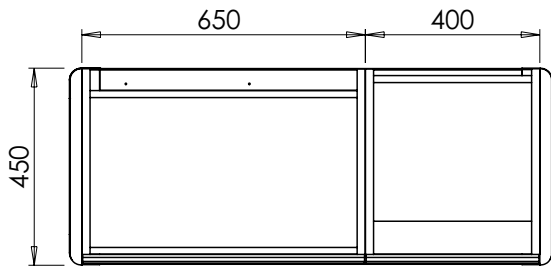

All dimensions are in millimetres

DESCRIPTION

Tall boy unit, Modular (MRTU41L - left hand / MRTU41R - right hand)

DATE

January 2025

RANGE

Alnwick (633)

All dimensions are in millimetres

DESCRIPTION

Washstand drawer unit, 280mm legs (LRWS70)
Legrabox drawer

DATE

January 2025

RANGE

Alnwick (633)

All dimensions are in millimetres

DESCRIPTION

Washstand door and drawer unit, 280mm legs (LRWS110L)
Legrabox drawer

DATE

January 2025

RANGE

Alnwick (633)

All dimensions are in millimetres

DESCRIPTION

Washstand door and drawer unit, 280mm legs (LRWS110R)
Legrabox drawer