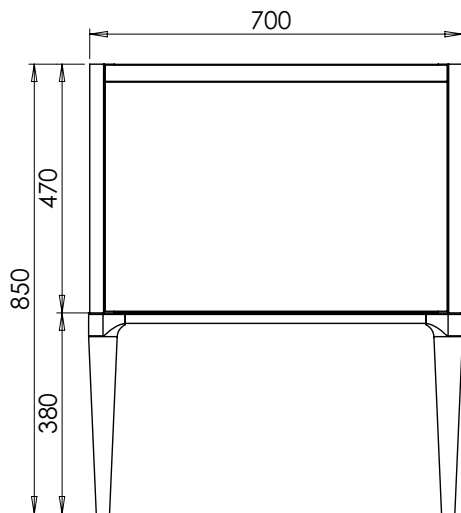

January 2025

RANGE

Alnwick (633)

All dimensions are in millimetres

DESCRIPTION

Washstand 2 door and drawer unit, 280mm legs (LRWS150)
Legrabox drawer

DATE

January 2025

RANGE

Alnwick (633)

All dimensions are in millimetres

DESCRIPTION

Washstand drawer, door and drawer unit, 280mm legs (LRWS175)
Legrabox drawers

DATE

January 2025

RANGE

Alnwick (633)

All dimensions are in millimetres

DESCRIPTION

Washstand drawer unit, 360mm legs (RWS70)
Legrabox drawer

DATE

January 2025

RANGE

Alnwick (633)

All dimensions are in millimetres

DESCRIPTION

Washstand door and drawer unit, 360mm legs (RWS110L)
Legrabox drawer

DATE

January 2025

RANGE

Alnwick (633)

All dimensions are in millimetres