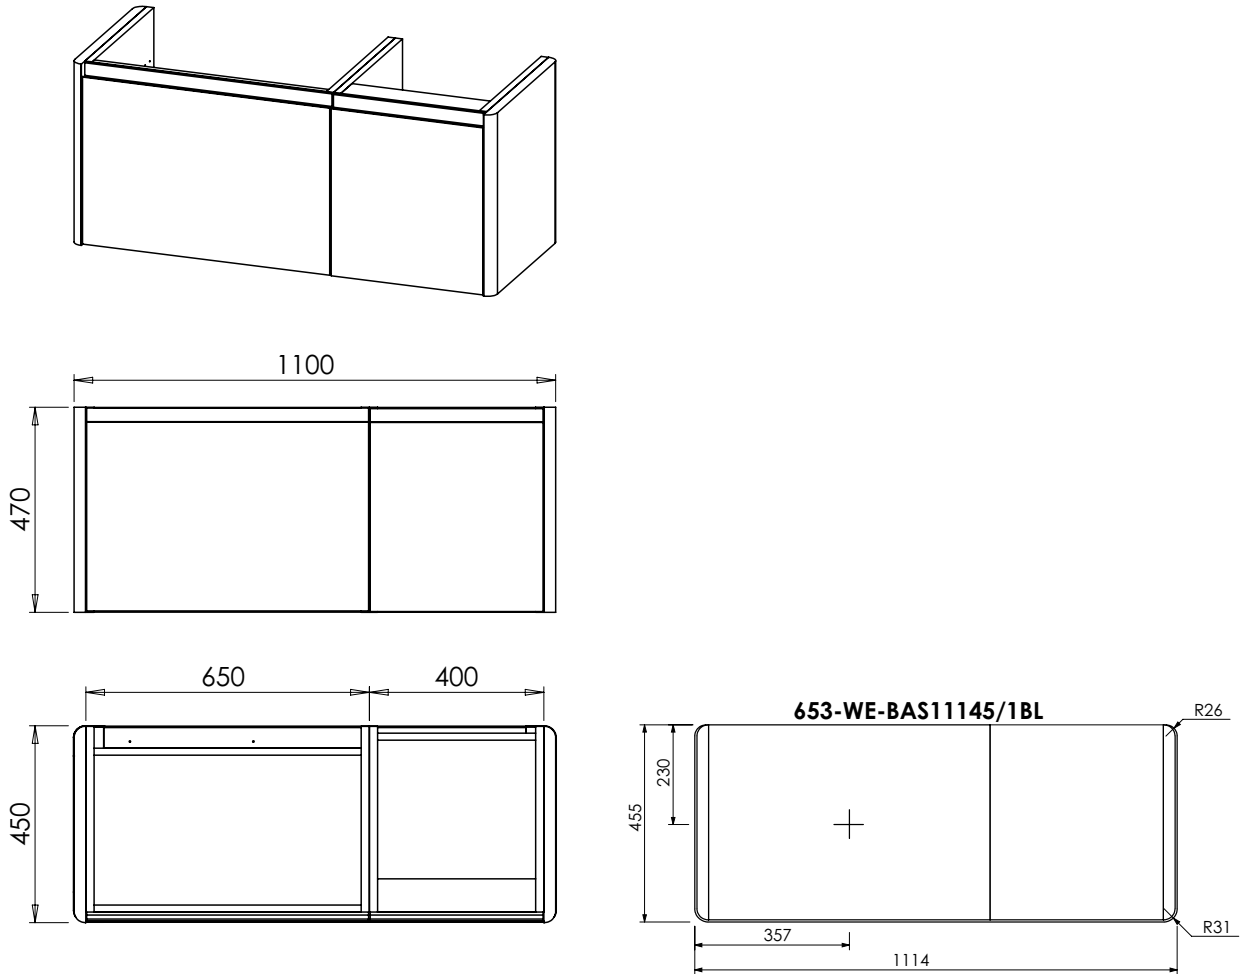

BURBIDGE & SON

EST. 1867

**BATHROOM FURNITURE
MAKERS™**

ALNWICK SPECIFICATION GUIDE

RANGE

Alnwick (633)

All dimensions are in millimetres

DESCRIPTION

Washstand drawer unit, Modular (MRWS70)
Legrabox drawer

DATE

January 2025

RANGE

Alnwick (633)

All dimensions are in millimetres

DESCRIPTION

Washstand door and drawer unit, Modular (MRWS110L)
Legrabox drawer

Washstand door and drawer unit, 280mm legs (LRWS110L)
Legrabox drawer

DATE

January 2025

RANGE

Alnwick (633)

All dimensions are in millimetres

DESCRIPTION

Washstand door and drawer unit, 280mm legs (LRWS110R)
Legrabox drawer

All dimensions are in millimetres

DESCRIPTION

Washstand door and drawer unit, 360mm legs (RWS110L)
Legrabox drawer

DATE

January 2025

RANGE

Alnwick (633)

All dimensions are in millimetres