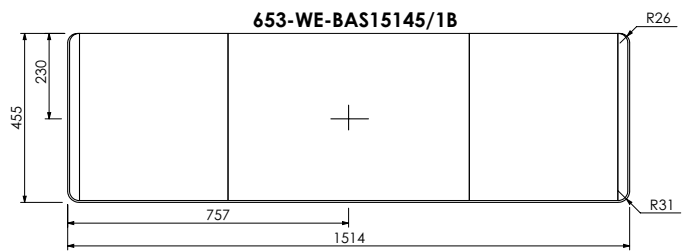

January 2025

RANGE

Alnwick (633)

All dimensions are in millimetres

DESCRIPTION

Washstand 2 drawer unit, Modular (MRWS135)
Legrabox drawers

DATE

January 2025