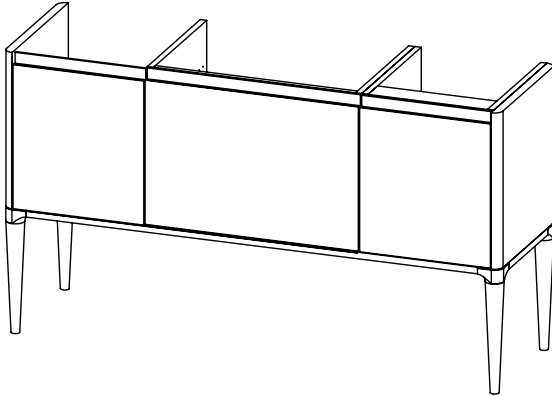

All dimensions are in millimetres

DESCRIPTION

Washstand door and drawer unit, 360mm legs (RWS110L)
Legrabox drawer

DATE

January 2025

RANGE

Alnwick (633)

All dimensions are in millimetres

DESCRIPTION

Washstand door and drawer unit, 360mm legs (RWS110R)
Legrabox drawer

DATE

January 2025

RANGE

Alnwick (633)

All dimensions are in millimetres

DESCRIPTION

Washstand 2 drawer unit, 360mm legs (RWS135)
Legrabox drawers

DATE

January 2025

RANGE

Alnwick (633)

All dimensions are in millimetres

DESCRIPTION

Washstand 2 door and drawer unit, 360mm legs (RWS150)
Legrabox drawer