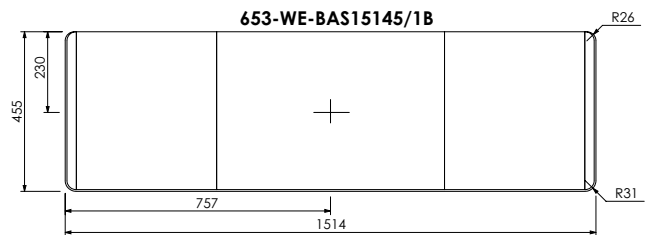

All dimensions are in millimetres

DESCRIPTION

Washstand door and drawer unit, 360mm legs (RWS110L)
Legrabox drawer

DATE

January 2025

RANGE

Alnwick (633)

All dimensions are in millimetres

DESCRIPTION

Washstand door and drawer unit, 360mm legs (RWS110R)
Legrabox drawer

DATE

January 2025

RANGE

Alnwick (633)

All dimensions are in millimetres

DESCRIPTION

Washstand 2 drawer unit, 360mm legs (RWS135)
Legrabox drawers

DATE

January 2025

RANGE

Alnwick (633)

All dimensions are in millimetres

DESCRIPTION

Washstand 2 door and drawer unit, 360mm legs (RWS150)
Legrabox drawer

DATE

January 2025

RANGE

Alnwick (633)

All dimensions are in millimetres

DESCRIPTION

Washstand drawer, door and drawer unit, 360mm legs (RWS175)
Legrabox drawers

DATE