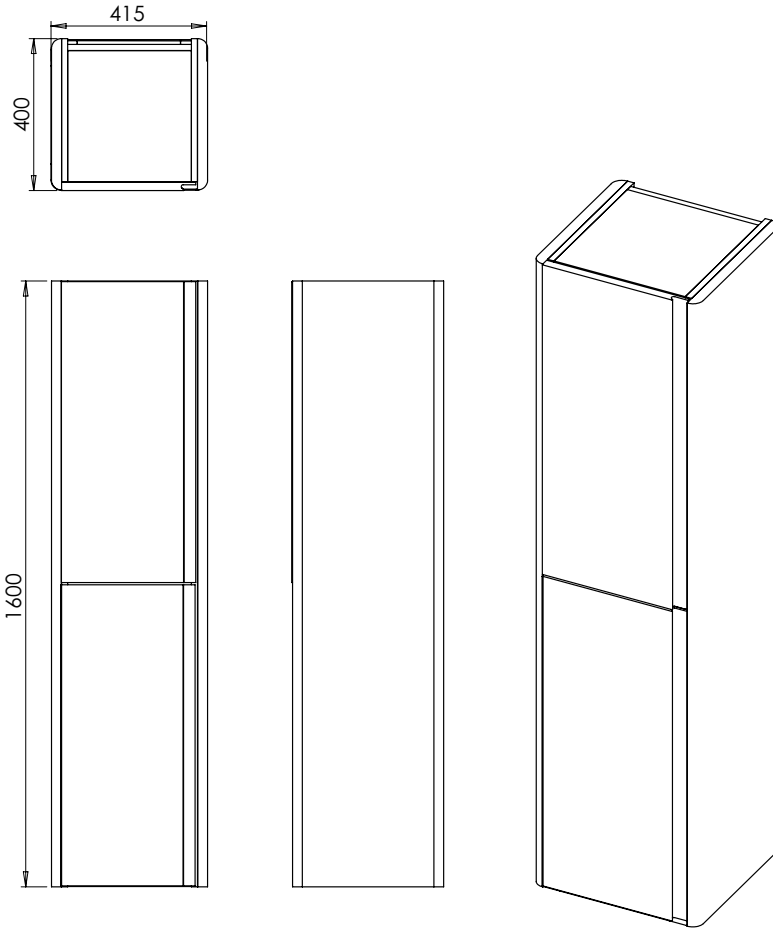

Alnwick (633)

All dimensions are in millimetres

DESCRIPTION

Washstand drawer, door and drawer unit, Modular (MRWS175)
Legrabox drawers

DATE

January 2025

RANGE

Alnwick (633)

DESCRIPTION

Washstand drawer unit, 280mm legs (LRWS70)
Legrabox drawer

DATE

January 2025

RANGE

Alnwick (633)

All dimensions are in millimetres

DESCRIPTION