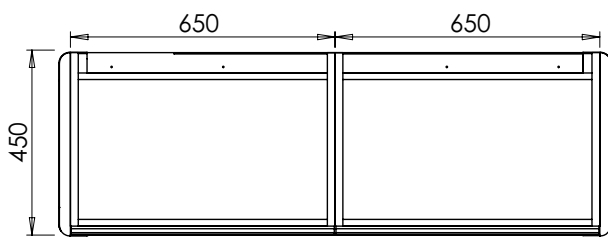

Alnwick (633)

All dimensions are in millimetres

DESCRIPTION

Washstand drawer unit, 360mm legs (RWS70)
Legrabox drawer

DATE

January 2025

RANGE

Alnwick (633)

All dimensions are in millimetres

DESCRIPTION

Washstand door and drawer unit, 360mm legs (RWS110L)
Legrabox drawer

DATE

January 2025

RANGE

Alnwick (633)

All dimensions are in millimetres

DESCRIPTION

Washstand door and drawer unit, 360mm legs (RWS110R)
Legrabox drawer

DATE

January 2025

RANGE

Alnwick (633)

All dimensions are in millimetres

DESCRIPTION