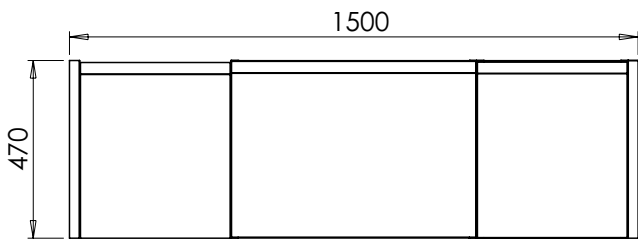

January 2025

RANGE

Alnwick (633)

All dimensions are in millimetres

DESCRIPTION

Washstand 2 drawer unit, Modular (MRWS135)
Legrabox drawers

DATE

January 2025