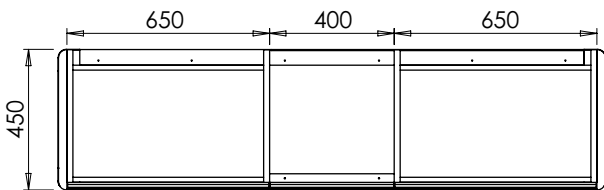

January 2025

RANGE

Alnwick (633)

All dimensions are in millimetres

DESCRIPTION

Washstand 2 door and drawer unit, 280mm legs (LRWS150)
Legrabox drawer

DATE

January 2025

RANGE

Alnwick (633)

All dimensions are in millimetres

DESCRIPTION

Washstand drawer, door and drawer unit, 280mm legs (LRWS175)
Legrabox drawers

DATE

January 2025

RANGE