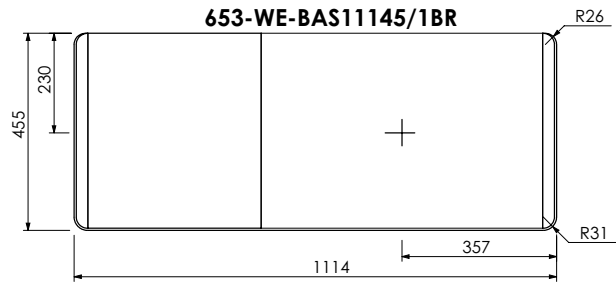

Washstand drawer unit, Modular (MRWS70)
Legrabox drawer

DATE

January 2025

RANGE

Alnwick (633)

All dimensions are in millimetres

DESCRIPTION

Washstand door and drawer unit, Modular (MRWS110L)
Legrabox drawer

DATE

January 2025

RANGE

Alnwick (633)

All dimensions are in millimetres

DESCRIPTION

Washstand door and drawer unit, Modular (MRWS110R)
Legrabox drawer

DATE

Washstand door and drawer unit, 280mm legs (LRWS110L)
Legrabox drawer

DATE

January 2025

RANGE

Alnwick (633)

All dimensions are in millimetres

DESCRIPTION

Washstand door and drawer unit, 280mm legs (LRWS110R)
Legrabox drawer

All dimensions are in millimetres

DESCRIPTION

Washstand door and drawer unit, 360mm legs (RWS110L)
Legrabox drawer

DATE

January 2025

RANGE

Alnwick (633)

All dimensions are in millimetres