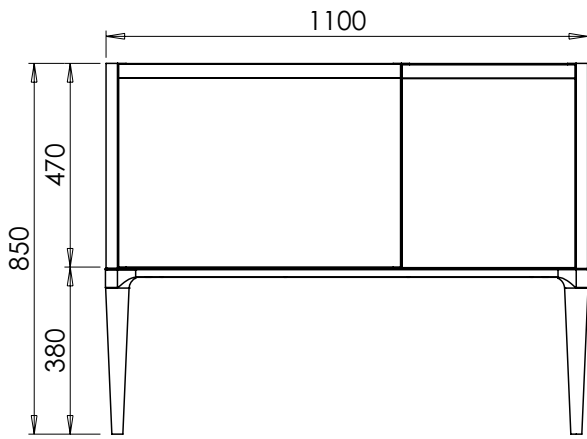

RANGE

Alnwick (633)

All dimensions are in millimetres

DESCRIPTION

Washstand drawer, door and drawer unit, 280mm legs (LRWS175)
Legrabox drawers

DATE

January 2025

RANGE

Alnwick (633)

All dimensions are in millimetres

DESCRIPTION

Washstand drawer unit, 360mm legs (RWS70)
Legrabox drawer

DATE

January 2025

RANGE

Alnwick (633)

All dimensions are in millimetres

DESCRIPTION

Washstand door and drawer unit, 360mm legs (RWS110L)
Legrabox drawer

DATE

January 2025

RANGE

Alnwick (633)

All dimensions are in millimetres

DESCRIPTION

Washstand door and drawer unit, 360mm legs (RWS110R)
Legrabox drawer

DATE

January 2025

RANGE

Alnwick (633)

All dimensions are in millimetres

DESCRIPTION