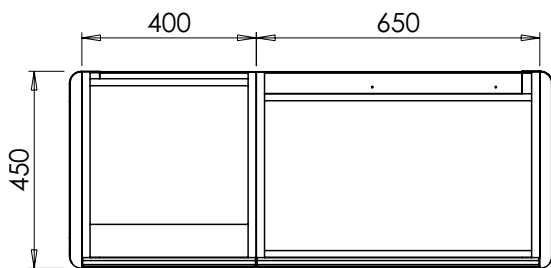

RANGE

Alnwick (633)

All dimensions are in millimetres

DESCRIPTION

Washstand drawer, door and drawer unit, 280mm legs (LRWS175)
Legrabox drawers

DATE

January 2025

RANGE

Alnwick (633)

All dimensions are in millimetres

DESCRIPTION

Washstand drawer unit, 360mm legs (RWS70)
Legrabox drawer

DATE

January 2025

RANGE

Alnwick (633)

All dimensions are in millimetres

DESCRIPTION

Washstand door and drawer unit, 360mm legs (RWS110L)
Legrabox drawer

DATE

January 2025

RANGE

Alnwick (633)

All dimensions are in millimetres

DESCRIPTION

Washstand door and drawer unit, 360mm legs (RWS110R)
Legrabox drawer

DATE

January 2025

RANGE

Alnwick (633)

All dimensions are in millimetres

DESCRIPTION