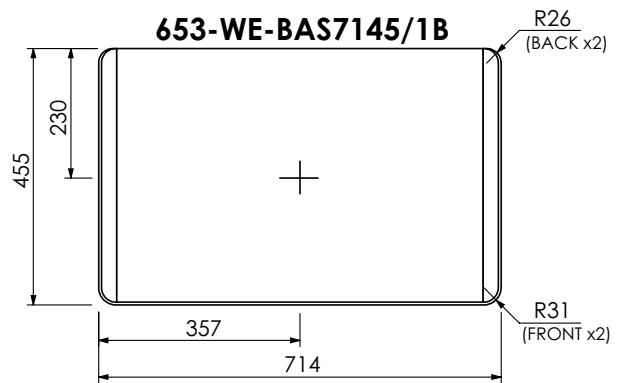

BURBIDGE & SON

EST. 1867

**BATHROOM FURNITURE
MAKERS™**

ALNWICK SPECIFICATION GUIDE

RANGE

Alnwick (633)

All dimensions are in millimetres

DESCRIPTION

Washstand drawer unit, Modular (MRWS70)
Legrabox drawer

DATE

January 2025

RANGE

Alnwick (633)

All dimensions are in millimetres

DESCRIPTION

Washstand door and drawer unit, Modular (MRWS110L)
Legrabox drawer

Washstand door and drawer unit, 280mm legs (LRWS110L)
Legrabox drawer

DATE

January 2025

RANGE

Alnwick (633)

All dimensions are in millimetres

DESCRIPTION

Washstand door and drawer unit, 280mm legs (LRWS110R)
Legrabox drawer

All dimensions are in millimetres

DESCRIPTION

Washstand door and drawer unit, 360mm legs (RWS110L)
Legrabox drawer

DATE

January 2025

RANGE

Alnwick (633)

All dimensions are in millimetres