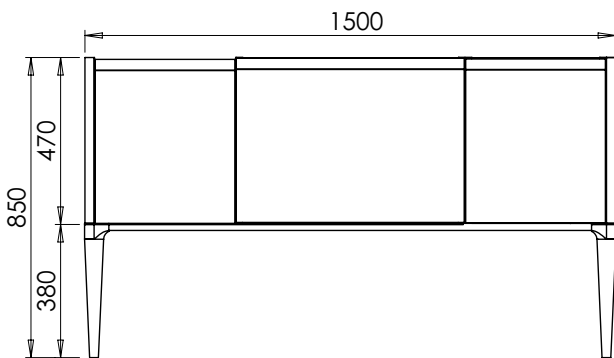

All dimensions are in millimetres

DESCRIPTION

Washstand door and drawer unit, 360mm legs (RWS110L)
Legrabox drawer

DATE

January 2025

RANGE

Alnwick (633)

All dimensions are in millimetres

DESCRIPTION

Washstand door and drawer unit, 360mm legs (RWS110R)
Legrabox drawer

DATE

January 2025

RANGE

Alnwick (633)

All dimensions are in millimetres

DESCRIPTION

Washstand 2 drawer unit, 360mm legs (RWS135)
Legrabox drawers

DATE

January 2025

RANGE

Alnwick (633)

All dimensions are in millimetres

DESCRIPTION

Washstand 2 door and drawer unit, 360mm legs (RWS150)
Legrabox drawer

DATE

January 2025

RANGE

Alnwick (633)

All dimensions are in millimetres

DESCRIPTION

Washstand drawer, door and drawer unit, 360mm legs (RWS175)
Legrabox drawers

DATE