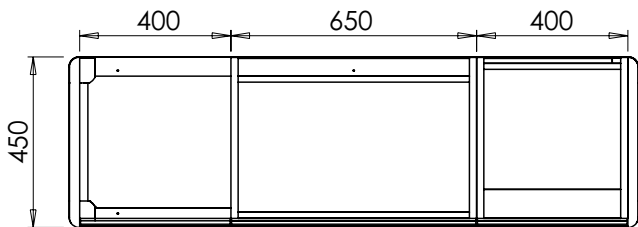

January 2025

RANGE

Alnwick (633)

All dimensions are in millimetres

DESCRIPTION

Washstand 2 drawer unit, Modular (MRWS135)
Legrabox drawers

DATE

January 2025

RANGE

Alnwick (633)

All dimensions are in millimetres

DESCRIPTION

Washstand 2 door and drawer unit, Modular (MRWS150)
Legrabox drawer

DATE

January 2025

RANGE