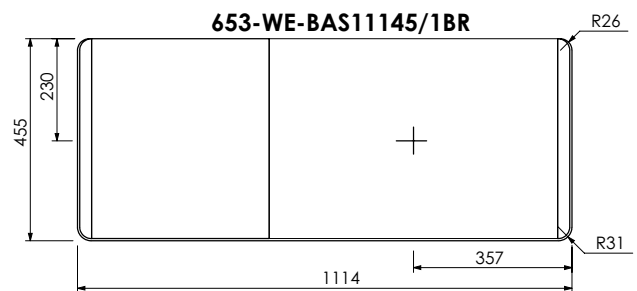

All dimensions are in millimetres

DESCRIPTION

Tall boy unit, Modular (MRTU41L - left hand / MRTU41R - right hand)

DATE

January 2025

RANGE

Alnwick (633)

All dimensions are in millimetres

DESCRIPTION

Washstand drawer unit, 280mm legs (LRWS70)
Legrabox drawer

DATE

January 2025

RANGE

Alnwick (633)

All dimensions are in millimetres

DESCRIPTION

Washstand door and drawer unit, 280mm legs (LRWS110L)
Legrabox drawer

DATE

January 2025

RANGE

Alnwick (633)

All dimensions are in millimetres

DESCRIPTION

Washstand door and drawer unit, 280mm legs (LRWS110R)
Legrabox drawer

DATE

January 2025

RANGE

Alnwick (633)

All dimensions are in millimetres

DESCRIPTION

Washstand 2 drawer unit, 280mm legs (LRWS135)
Legrabox drawers

DATE