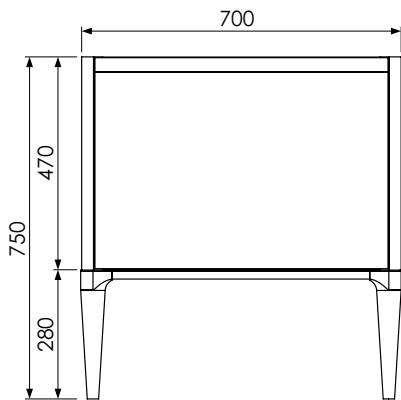

Alnwick (633)

All dimensions are in millimetres

DESCRIPTION

Washstand drawer, door and drawer unit, Modular (MRWS175)
Legrabox drawers

DATE

January 2025

RANGE

Alnwick (633)

All dimensions are in millimetres

DESCRIPTION

Tall boy unit, Modular (MRTU41L - left hand / MRTU41R - right hand)

DATE

January 2025

RANGE

Alnwick (633)

All dimensions are in millimetres

DESCRIPTION

Washstand drawer unit, 280mm legs (LRWS70)
Legrabox drawer

DATE

January 2025

RANGE

Alnwick (633)

All dimensions are in millimetres

DESCRIPTION

Washstand door and drawer unit, 280mm legs (LRWS110L)
Legrabox drawer

DATE

January 2025

RANGE

Alnwick (633)

All dimensions are in millimetres

DESCRIPTION

Washstand door and drawer unit, 280mm legs (LRWS110R)
Legrabox drawer