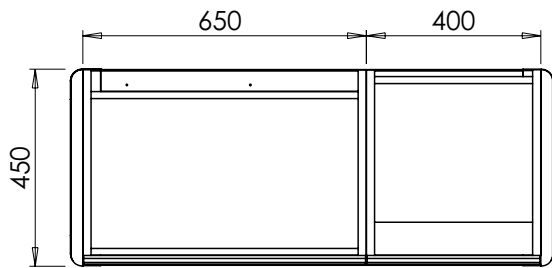

RANGE

Alnwick (633)

All dimensions are in millimetres

DESCRIPTION

Washstand drawer, door and drawer unit, 280mm legs (LRWS175)
Legrabox drawers

DATE

January 2025

RANGE

Alnwick (633)

All dimensions are in millimetres

DESCRIPTION

Washstand drawer unit, 360mm legs (RWS70)
Legrabox drawer

DATE

January 2025

RANGE

Alnwick (633)

All dimensions are in millimetres

DESCRIPTION

Washstand door and drawer unit, 360mm legs (RWS110L)
Legrabox drawer

DATE

January 2025

RANGE

Alnwick (633)

All dimensions are in millimetres

DESCRIPTION

Washstand door and drawer unit, 360mm legs (RWS110R)
Legrabox drawer

DATE

January 2025

RANGE

Alnwick (633)

All dimensions are in millimetres

DESCRIPTION