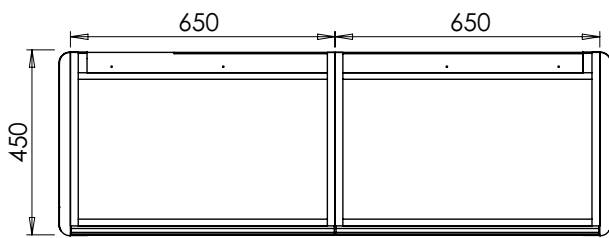

DESCRIPTION

Washstand drawer unit, 280mm legs (LRWS70)
Legrabox drawer

DATE

January 2025

RANGE

Alnwick (633)

All dimensions are in millimetres

DESCRIPTION

Washstand door and drawer unit, 280mm legs (LRWS110L)
Legrabox drawer

DATE

January 2025

RANGE

Alnwick (633)

All dimensions are in millimetres

DESCRIPTION

Washstand door and drawer unit, 280mm legs (LRWS110R)
Legrabox drawer

DATE

January 2025

RANGE

Alnwick (633)

All dimensions are in millimetres

DESCRIPTION

Washstand 2 drawer unit, 280mm legs (LRWS135)
Legrabox drawers

DATE