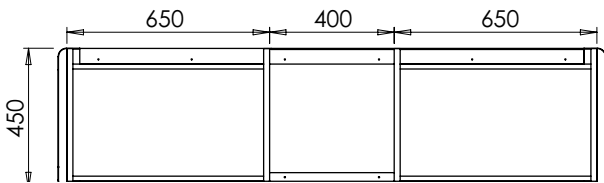

All dimensions are in millimetres

DESCRIPTION

Washstand door and drawer unit, 360mm legs (RWS110L)
Legrabox drawer

DATE

January 2025

RANGE

Alnwick (633)

All dimensions are in millimetres

DESCRIPTION

Washstand door and drawer unit, 360mm legs (RWS110R)
Legrabox drawer

DATE

January 2025

RANGE

Alnwick (633)

All dimensions are in millimetres

DESCRIPTION

Washstand 2 drawer unit, 360mm legs (RWS135)
Legrabox drawers

DATE

January 2025

RANGE

Alnwick (633)

All dimensions are in millimetres

DESCRIPTION

Washstand 2 door and drawer unit, 360mm legs (RWS150)
Legrabox drawer

DATE

January 2025

RANGE

Alnwick (633)

All dimensions are in millimetres

DESCRIPTION

Washstand drawer, door and drawer unit, 360mm legs (RWS175)
Legrabox drawers

DATE