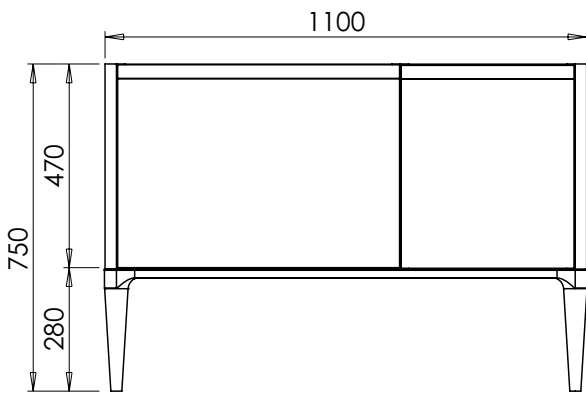

All dimensions are in millimetres

DESCRIPTION

Tall boy unit, Modular (MRTU41L - left hand / MRTU41R - right hand)

DATE

January 2025

RANGE

Alnwick (633)

All dimensions are in millimetres

DESCRIPTION

Washstand drawer unit, 280mm legs (LRWS70)
Legrabox drawer

DATE

January 2025

RANGE

Alnwick (633)

All dimensions are in millimetres

DESCRIPTION

Washstand door and drawer unit, 280mm legs (LRWS110L)
Legrabox drawer

DATE

January 2025

RANGE

Alnwick (633)

All dimensions are in millimetres

DESCRIPTION

Washstand door and drawer unit, 280mm legs (LRWS110R)
Legrabox drawer