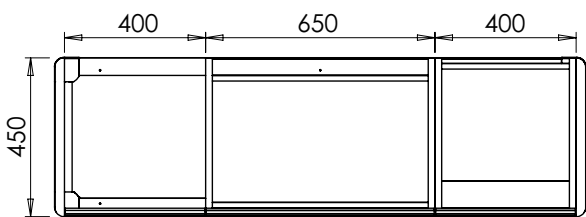

Washstand door and drawer unit, 280mm legs (LRWS110L)
Legrabox drawer

DATE

January 2025

RANGE

Alnwick (633)

All dimensions are in millimetres

DESCRIPTION

Washstand door and drawer unit, 280mm legs (LRWS110R)
Legrabox drawer

DATE

January 2025

RANGE

Alnwick (633)

All dimensions are in millimetres

DESCRIPTION

Washstand 2 drawer unit, 280mm legs (LRWS135)
Legrabox drawers

DATE

January 2025

RANGE

Alnwick (633)

All dimensions are in millimetres

DESCRIPTION

Washstand 2 door and drawer unit, 280mm legs (LRWS150)
Legrabox drawer

DATE

January 2025