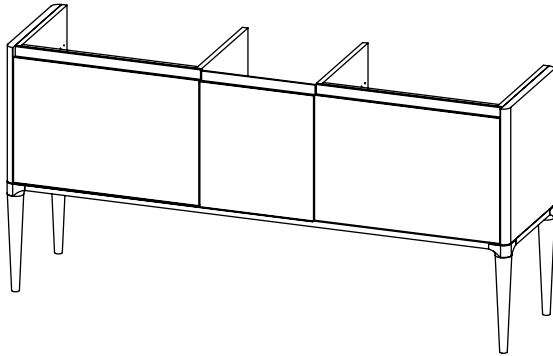

Washstand 2 drawer unit, 360mm legs (RWS135)
Legrabox drawers

DATE

January 2025

RANGE

Alnwick (633)

All dimensions are in millimetres

DESCRIPTION

Washstand 2 door and drawer unit, 360mm legs (RWS150)
Legrabox drawer

DATE

January 2025

RANGE

Alnwick (633)

All dimensions are in millimetres

DESCRIPTION

Washstand drawer, door and drawer unit, 360mm legs (RWS175)
Legrabox drawers

DATE