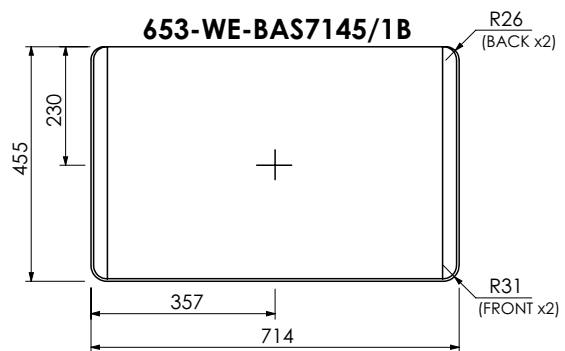

RANGE

Alnwick (633)

All dimensions are in millimetres

DESCRIPTION

Washstand drawer, door and drawer unit, 280mm legs (LRWS175)
Legrabox drawers

DATE

January 2025

RANGE

Alnwick (633)

All dimensions are in millimetres

DESCRIPTION

Washstand drawer unit, 360mm legs (RWS70)
Legrabox drawer

DATE

January 2025

RANGE

Alnwick (633)

All dimensions are in millimetres

DESCRIPTION

Washstand door and drawer unit, 360mm legs (RWS110L)
Legrabox drawer

DATE

January 2025

RANGE

Alnwick (633)

All dimensions are in millimetres

DESCRIPTION

Washstand door and drawer unit, 360mm legs (RWS110R)
Legrabox drawer

DATE

January 2025

RANGE

Alnwick (633)

All dimensions are in millimetres

DESCRIPTION