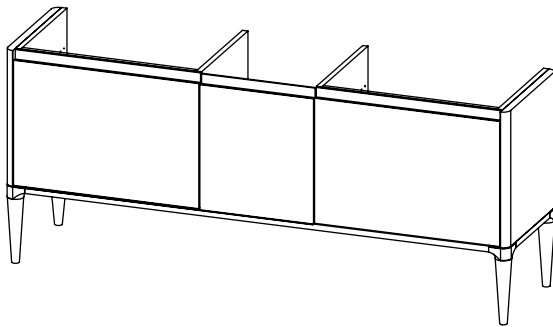

January 2025

RANGE

Alnwick (633)

All dimensions are in millimetres

DESCRIPTION

Washstand 2 door and drawer unit, 280mm legs (LRWS150)
Legrabox drawer

DATE

January 2025

RANGE

Alnwick (633)

All dimensions are in millimetres

DESCRIPTION

Washstand drawer, door and drawer unit, 280mm legs (LRWS175)
Legrabox drawers

DATE

January 2025

RANGE