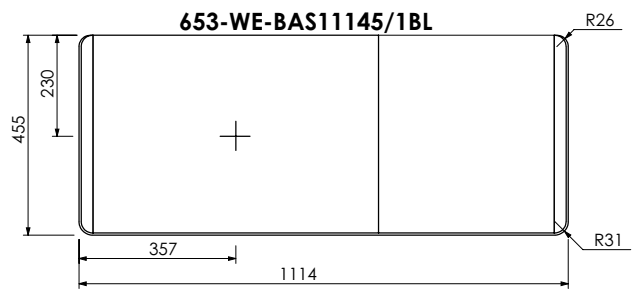

All dimensions are in millimetres

DESCRIPTION

Tall boy unit, Modular (MRTU41L - left hand / MRTU41R - right hand)

DATE

January 2025

RANGE

Alnwick (633)

All dimensions are in millimetres

DESCRIPTION

Washstand drawer unit, 280mm legs (LRWS70)
Legrabox drawer

DATE

January 2025

RANGE

Alnwick (633)

All dimensions are in millimetres

DESCRIPTION

Washstand door and drawer unit, 280mm legs (LRWS110L)
Legrabox drawer

DATE

January 2025

RANGE

Alnwick (633)

All dimensions are in millimetres

DESCRIPTION

Washstand door and drawer unit, 280mm legs (LRWS110R)
Legrabox drawer

All dimensions are in millimetres

DESCRIPTION

Washstand door and drawer unit, 360mm legs (RWS110L)
Legrabox drawer

DATE

January 2025

RANGE

Alnwick (633)

All dimensions are in millimetres