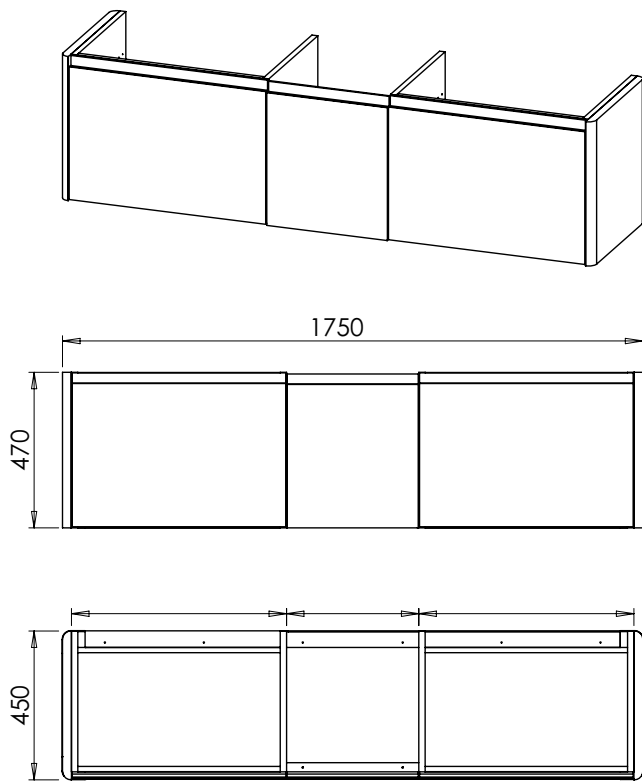

RANGE

Alnwick (633)

All dimensions are in millimetres

DESCRIPTION

Washstand 2 door and drawer unit, Modular (MRWS150)
Legrabox drawer

DATE

January 2025

RANGE

Alnwick (633)

All dimensions are in millimetres

DESCRIPTION

Washstand drawer, door and drawer unit, Modular (MRWS175)
Legrabox drawers

DATE

January 2025

RANGE

Alnwick (633)