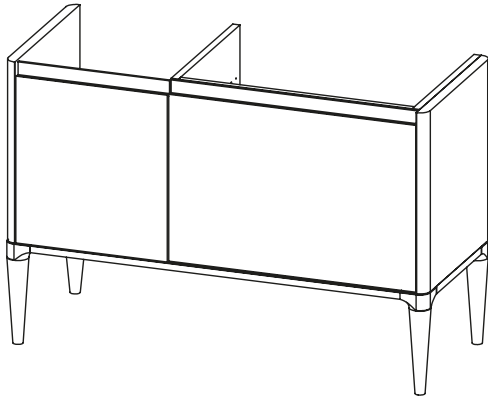

DESCRIPTION

Washstand drawer unit, 280mm legs (LRWS70)
Legrabox drawer

DATE

January 2025

RANGE

Alnwick (633)

All dimensions are in millimetres

DESCRIPTION

Washstand door and drawer unit, 280mm legs (LRWS110L)
Legrabox drawer

DATE

January 2025

RANGE

Alnwick (633)

All dimensions are in millimetres

DESCRIPTION

Washstand door and drawer unit, 280mm legs (LRWS110R)
Legrabox drawer