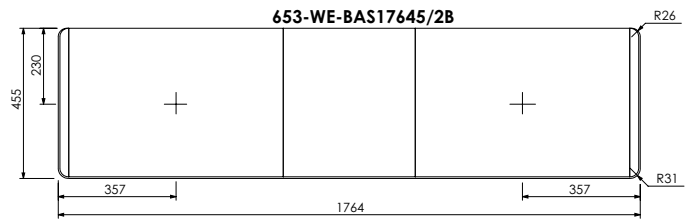

RANGE

Alnwick (633)

All dimensions are in millimetres

DESCRIPTION

Washstand 2 door and drawer unit, Modular (MRWS150)
Legrabox drawer

DATE

January 2025

RANGE

All dimensions are in millimetres

DESCRIPTION

Tall boy unit, Modular (MRTU41L - left hand / MRTU41R - right hand)

DATE

January 2025

RANGE

Alnwick (633)

All dimensions are in millimetres