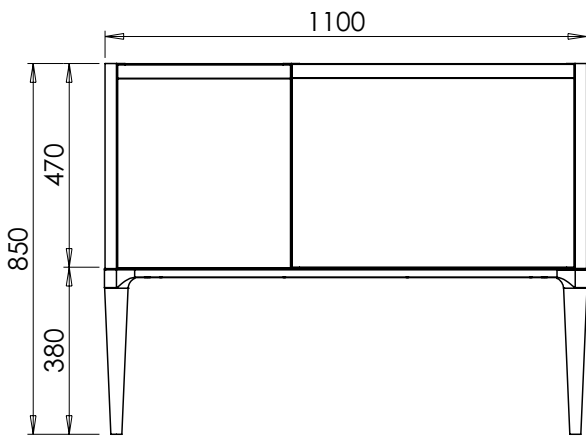

RANGE

Alnwick (633)

All dimensions are in millimetres

DESCRIPTION

Washstand drawer, door and drawer unit, 280mm legs (LRWS175)
Legrabox drawers

DATE

January 2025

RANGE

Alnwick (633)

All dimensions are in millimetres

DESCRIPTION

Washstand drawer unit, 360mm legs (RWS70)
Legrabox drawer

DATE

January 2025

RANGE

Alnwick (633)

All dimensions are in millimetres

DESCRIPTION

Washstand door and drawer unit, 360mm legs (RWS110L)
Legrabox drawer

DATE

January 2025

RANGE

Alnwick (633)

All dimensions are in millimetres