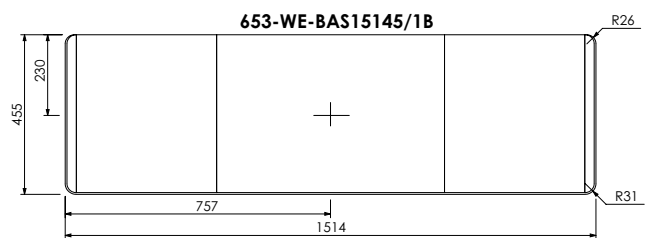

Washstand door and drawer unit, 280mm legs (LRWS110L)
Legrabox drawer

DATE

January 2025

RANGE

Alnwick (633)

All dimensions are in millimetres

DESCRIPTION

Washstand door and drawer unit, 280mm legs (LRWS110R)
Legrabox drawer

DATE

January 2025

RANGE

Alnwick (633)

All dimensions are in millimetres

DESCRIPTION

Washstand 2 drawer unit, 280mm legs (LRWS135)
Legrabox drawers

DATE

January 2025

RANGE

Alnwick (633)

All dimensions are in millimetres

DESCRIPTION

Washstand 2 door and drawer unit, 280mm legs (LRWS150)
Legrabox drawer

DATE

January 2025