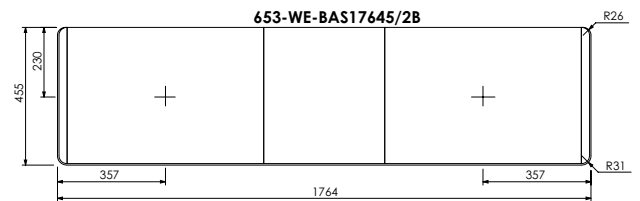

All dimensions are in millimetres

DESCRIPTION

Washstand door and drawer unit, 360mm legs (RWS110L)
Legrabox drawer

DATE

January 2025

RANGE

Alnwick (633)

All dimensions are in millimetres

DESCRIPTION

Washstand door and drawer unit, 360mm legs (RWS110R)
Legrabox drawer

DATE

January 2025

RANGE

Alnwick (633)

All dimensions are in millimetres

DESCRIPTION

Washstand 2 drawer unit, 360mm legs (RWS135)
Legrabox drawers

DATE

January 2025

RANGE

Alnwick (633)

All dimensions are in millimetres

DESCRIPTION

Washstand 2 door and drawer unit, 360mm legs (RWS150)
Legrabox drawer

DATE

January 2025

RANGE

Alnwick (633)

All dimensions are in millimetres

DESCRIPTION

Washstand drawer, door and drawer unit, 360mm legs (RWS175)
Legrabox drawers

DATE