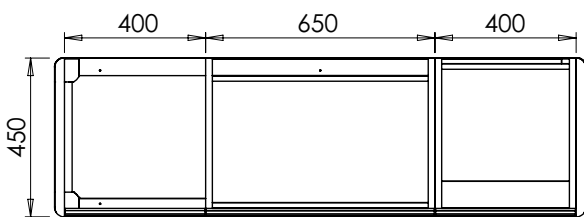

All dimensions are in millimetres

DESCRIPTION

Washstand door and drawer unit, 360mm legs (RWS110L)
Legrabox drawer

DATE

January 2025

RANGE

Alnwick (633)

All dimensions are in millimetres

DESCRIPTION

Washstand door and drawer unit, 360mm legs (RWS110R)
Legrabox drawer

DATE

January 2025

RANGE

Alnwick (633)

All dimensions are in millimetres

DESCRIPTION

Washstand 2 drawer unit, 360mm legs (RWS135)
Legrabox drawers

DATE

January 2025

RANGE

Alnwick (633)

All dimensions are in millimetres

DESCRIPTION

Washstand 2 door and drawer unit, 360mm legs (RWS150)
Legrabox drawer