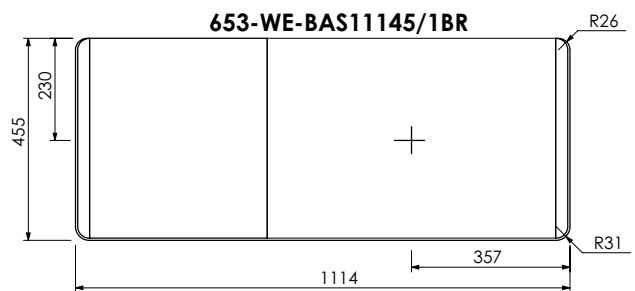

RANGE

Alnwick (633)

All dimensions are in millimetres

DESCRIPTION

Washstand drawer, door and drawer unit, 280mm legs (LRWS175)
Legrabox drawers

DATE

January 2025

RANGE

Alnwick (633)

All dimensions are in millimetres

DESCRIPTION

Washstand drawer unit, 360mm legs (RWS70)
Legrabox drawer

DATE

January 2025

RANGE

Alnwick (633)

All dimensions are in millimetres

DESCRIPTION

Washstand door and drawer unit, 360mm legs (RWS110L)
Legrabox drawer

DATE

January 2025

RANGE

Alnwick (633)

All dimensions are in millimetres

DESCRIPTION

Washstand door and drawer unit, 360mm legs (RWS110R)
Legrabox drawer

DATE

January 2025

RANGE

Alnwick (633)

All dimensions are in millimetres

DESCRIPTION