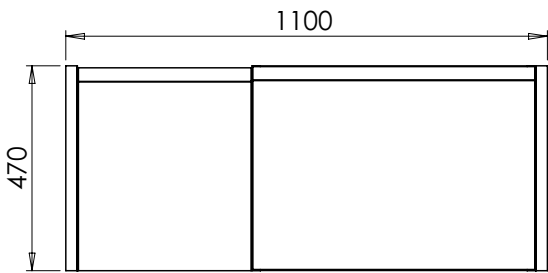

Washstand drawer unit, Modular (MRWS70)
Legrabox drawer

DATE

January 2025

RANGE

Alnwick (633)

All dimensions are in millimetres

DESCRIPTION

Washstand door and drawer unit, Modular (MRWS110L)
Legrabox drawer

DATE

January 2025

RANGE

Alnwick (633)

All dimensions are in millimetres

DESCRIPTION

Washstand door and drawer unit, Modular (MRWS110R)
Legrabox drawer

DATE