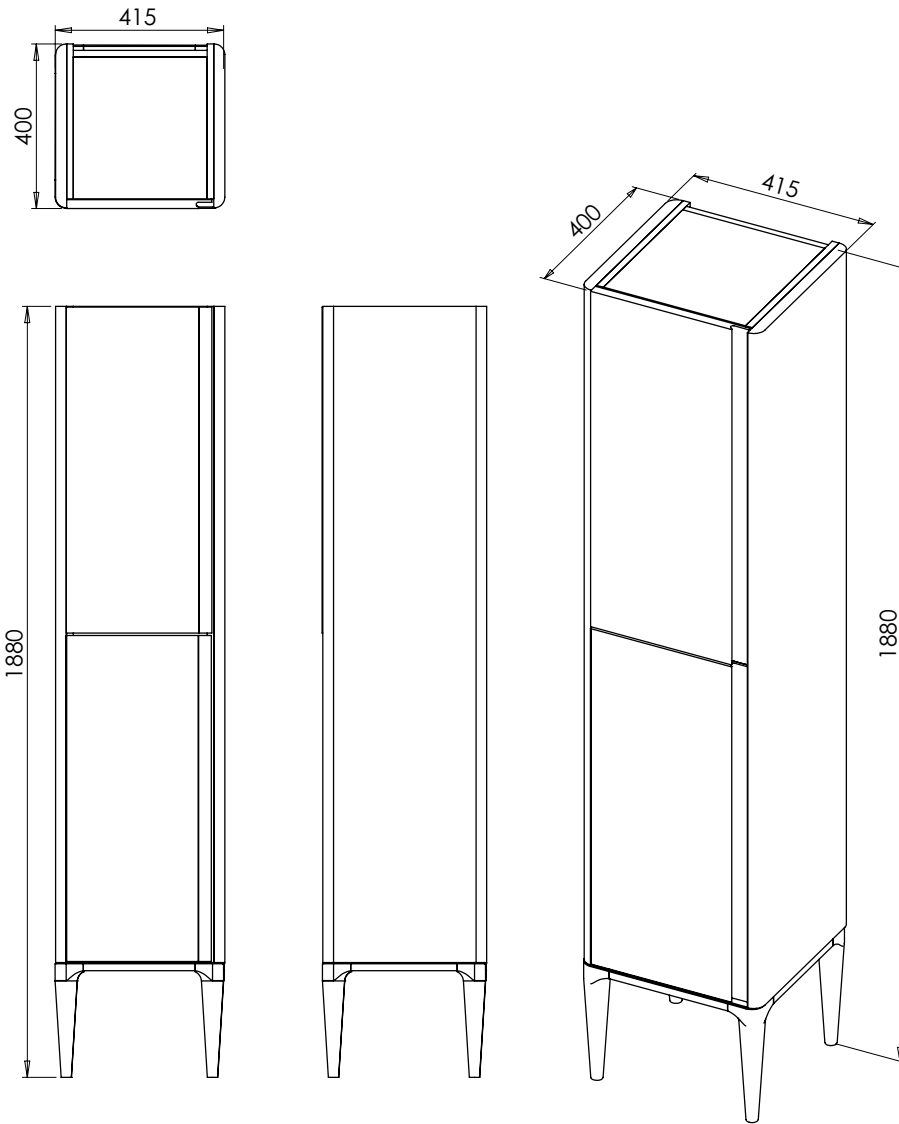

RANGE

Alnwick (633)

All dimensions are in millimetres

DESCRIPTION

Tall boy unit, Modular (RTU41L - left hand / RTU41R - right hand)

DATE

January 2025