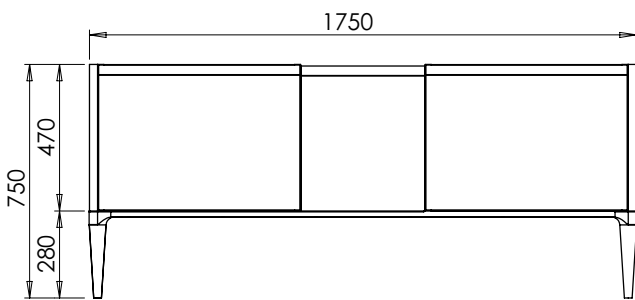

January 2025

RANGE

Alnwick (633)

All dimensions are in millimetres

DESCRIPTION

Washstand 2 door and drawer unit, 280mm legs (LRWS150)
Legrabox drawer

DATE

January 2025

RANGE

Alnwick (633)

All dimensions are in millimetres

DESCRIPTION

Washstand drawer, door and drawer unit, 280mm legs (LRWS175)
Legrabox drawers

DATE

January 2025

RANGE

All dimensions are in millimetres

DESCRIPTION

Washstand door and drawer unit, 360mm legs (RWS110L)
Legrabox drawer

DATE

January 2025

RANGE

Alnwick (633)

All dimensions are in millimetres