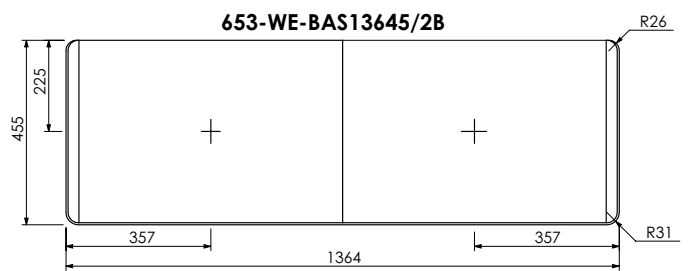

DESCRIPTION

Washstand drawer unit, 280mm legs (LRWS70)
Legrabox drawer

DATE

January 2025

RANGE

Alnwick (633)

All dimensions are in millimetres

DESCRIPTION

Washstand door and drawer unit, 280mm legs (LRWS110L)
Legrabox drawer

DATE

January 2025

RANGE

Alnwick (633)

All dimensions are in millimetres

DESCRIPTION

Washstand door and drawer unit, 280mm legs (LRWS110R)
Legrabox drawer

DATE

January 2025

RANGE

Alnwick (633)

All dimensions are in millimetres

DESCRIPTION

Washstand 2 drawer unit, 280mm legs (LRWS135)
Legrabox drawers

DATE

January 2025

RANGE

Alnwick (633)

All dimensions are in millimetres

DESCRIPTION

Washstand 2 door and drawer unit, 280mm legs (LRWS150)
Legrabox drawer

DATE

January 2025