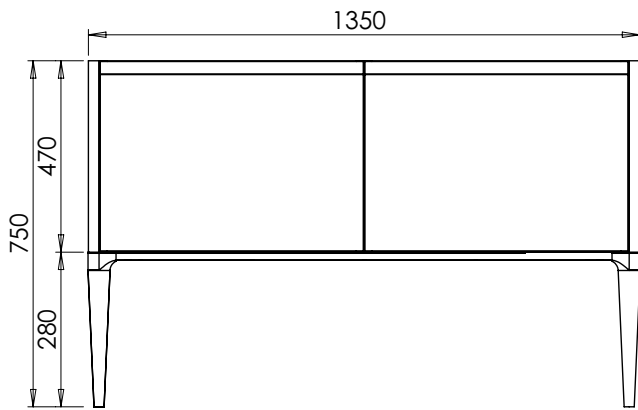

DESCRIPTION

Washstand drawer unit, 280mm legs (LRWS70)
Legrabox drawer

DATE

January 2025

RANGE

Alnwick (633)

All dimensions are in millimetres

DESCRIPTION

Washstand door and drawer unit, 280mm legs (LRWS110L)
Legrabox drawer

DATE

January 2025

RANGE

Alnwick (633)

All dimensions are in millimetres

DESCRIPTION

Washstand door and drawer unit, 280mm legs (LRWS110R)
Legrabox drawer

DATE

January 2025

RANGE

Alnwick (633)

All dimensions are in millimetres

DESCRIPTION

Washstand 2 drawer unit, 280mm legs (LRWS135)
Legrabox drawers

DATE

January 2025

RANGE

Alnwick (633)

All dimensions are in millimetres

DESCRIPTION

Washstand 2 door and drawer unit, 280mm legs (LRWS150)
Legrabox drawer

DATE

January 2025