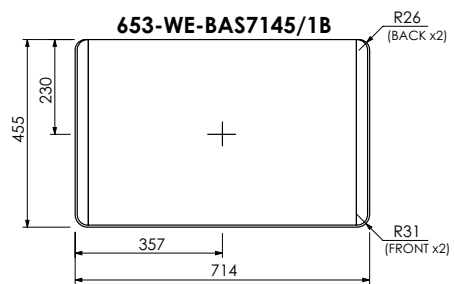

Alnwick (633)

All dimensions are in millimetres

DESCRIPTION

Washstand drawer, door and drawer unit, Modular (MRWS175)
Legrabox drawers

DATE

January 2025

RANGE

Alnwick (633)

All dimensions are in millimetres

DESCRIPTION

Tall boy unit, Modular (MRTU41L - left hand / MRTU41R - right hand)

DATE

January 2025

RANGE

Alnwick (633)

All dimensions are in millimetres

DESCRIPTION

Washstand drawer unit, 280mm legs (LRWS70)
Legrabox drawer

DATE

January 2025

RANGE

Alnwick (633)

All dimensions are in millimetres

DESCRIPTION

Washstand door and drawer unit, 280mm legs (LRWS110L)
Legrabox drawer

DATE

January 2025

RANGE

Alnwick (633)

All dimensions are in millimetres

DESCRIPTION

Washstand door and drawer unit, 280mm legs (LRWS110R)
Legrabox drawer