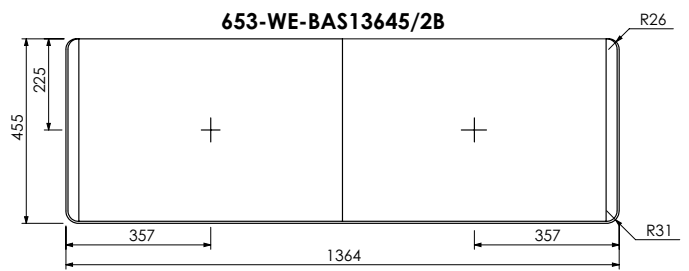

RANGE

Alnwick (633)

All dimensions are in millimetres

DESCRIPTION

Washstand 2 drawer unit, Modular (MRWS135)
Legrabox drawers

DATE

January 2025