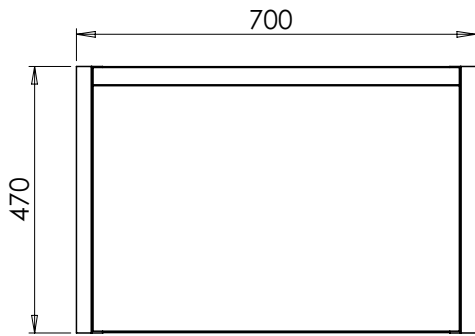

BURBIDGE & SON

EST. 1867

**BATHROOM FURNITURE
MAKERS™**

ALNWICK SPECIFICATION GUIDE

RANGE

Alnwick (633)

All dimensions are in millimetres

DESCRIPTION

Washstand drawer unit, Modular (MRWS70)
Legrabox drawer

DATE

January 2025

RANGE

Alnwick (633)

All dimensions are in millimetres

DESCRIPTION

Washstand door and drawer unit, Modular (MRWS110L)
Legrabox drawer