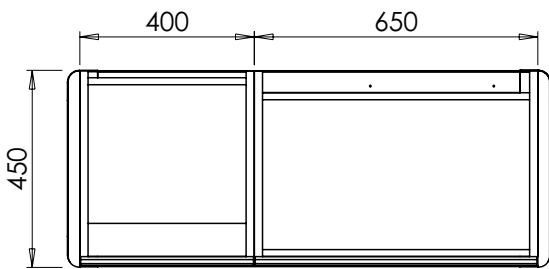

DESCRIPTION

Washstand drawer unit, 280mm legs (LRWS70)
Legrabox drawer

DATE

January 2025

RANGE

Alnwick (633)

All dimensions are in millimetres

DESCRIPTION

Washstand door and drawer unit, 280mm legs (LRWS110L)
Legrabox drawer

DATE

January 2025

RANGE

Alnwick (633)

All dimensions are in millimetres

DESCRIPTION

Washstand door and drawer unit, 280mm legs (LRWS110R)
Legrabox drawer