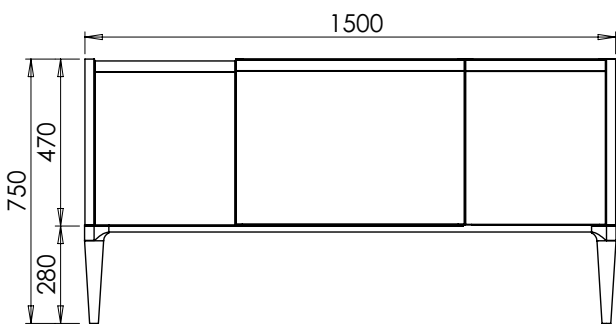

Washstand door and drawer unit, 280mm legs (LRWS110L)
Legrabox drawer

DATE

January 2025

RANGE

Alnwick (633)

All dimensions are in millimetres

DESCRIPTION

Washstand door and drawer unit, 280mm legs (LRWS110R)
Legrabox drawer

DATE

January 2025

RANGE

Alnwick (633)

All dimensions are in millimetres

DESCRIPTION

Washstand 2 drawer unit, 280mm legs (LRWS135)
Legrabox drawers

DATE

January 2025

RANGE

Alnwick (633)

All dimensions are in millimetres

DESCRIPTION

Washstand 2 door and drawer unit, 280mm legs (LRWS150)
Legrabox drawer

DATE

January 2025

RANGE

Alnwick (633)

All dimensions are in millimetres

DESCRIPTION

Washstand drawer, door and drawer unit, 280mm legs (LRWS175)
Legrabox drawers

DATE

January 2025

RANGE