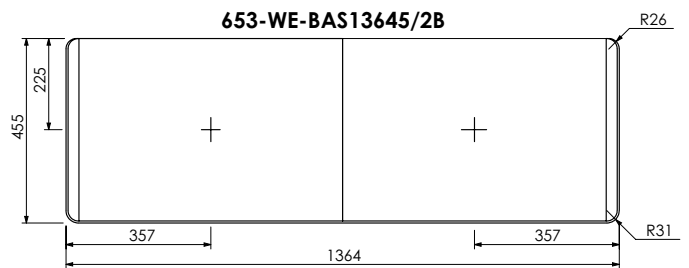

Alnwick (633)

All dimensions are in millimetres

DESCRIPTION

Washstand drawer unit, 360mm legs (RWS70)
Legrabox drawer

DATE

January 2025

RANGE

Alnwick (633)

All dimensions are in millimetres

DESCRIPTION

Washstand door and drawer unit, 360mm legs (RWS110L)
Legrabox drawer

DATE

January 2025

RANGE

Alnwick (633)

All dimensions are in millimetres

DESCRIPTION

Washstand door and drawer unit, 360mm legs (RWS110R)
Legrabox drawer

DATE

January 2025

RANGE

Alnwick (633)

All dimensions are in millimetres

DESCRIPTION

DATE

January 2025

RANGE

Alnwick (633)

All dimensions are in millimetres

DESCRIPTION

Washstand drawer, door and drawer unit, 360mm legs (RWS175)
Legrabox drawers

DATE