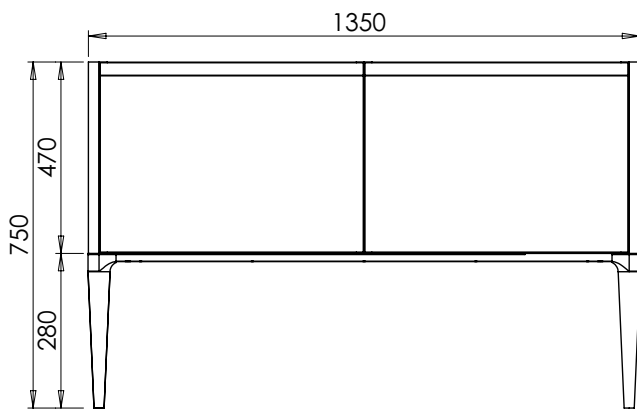

Alnwick (633)

All dimensions are in millimetres

DESCRIPTION

Washstand drawer unit, 360mm legs (RWS70)
Legrabox drawer

DATE

January 2025

RANGE

Alnwick (633)

All dimensions are in millimetres

DESCRIPTION

Washstand door and drawer unit, 360mm legs (RWS110L)
Legrabox drawer

DATE

January 2025

RANGE

Alnwick (633)

All dimensions are in millimetres

DESCRIPTION

Washstand door and drawer unit, 360mm legs (RWS110R)
Legrabox drawer

DATE

January 2025

RANGE

Alnwick (633)

All dimensions are in millimetres

DESCRIPTION