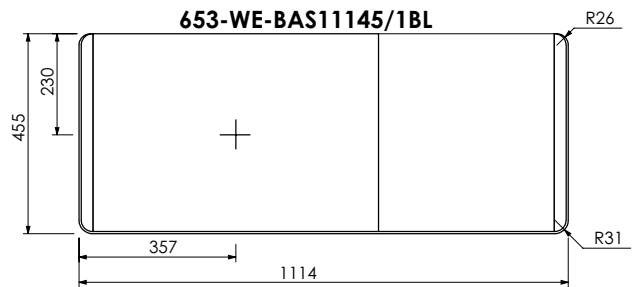

RANGE

Alnwick (633)

All dimensions are in millimetres

DESCRIPTION

Washstand drawer, door and drawer unit, 280mm legs (LRWS175)
Legrabox drawers

DATE

January 2025

RANGE

Alnwick (633)

All dimensions are in millimetres

DESCRIPTION

Washstand drawer unit, 360mm legs (RWS70)
Legrabox drawer

DATE

January 2025

RANGE

Alnwick (633)

All dimensions are in millimetres

DESCRIPTION

Washstand door and drawer unit, 360mm legs (RWS110L)
Legrabox drawer

DATE

January 2025

RANGE

Alnwick (633)

All dimensions are in millimetres

DESCRIPTION

Washstand door and drawer unit, 360mm legs (RWS110R)
Legrabox drawer

DATE

January 2025

RANGE

Alnwick (633)

All dimensions are in millimetres

DESCRIPTION