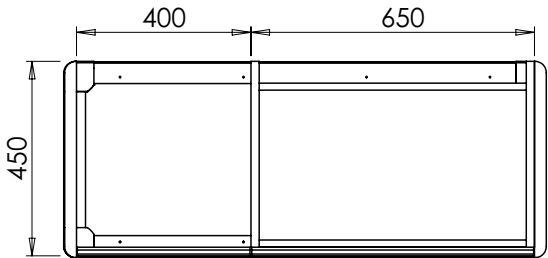

Washstand drawer unit, Modular (MRWS70)
Legrabox drawer

DATE

January 2025

RANGE

Alnwick (633)

All dimensions are in millimetres

DESCRIPTION

Washstand door and drawer unit, Modular (MRWS110L)
Legrabox drawer

DATE

January 2025

RANGE

Alnwick (633)

All dimensions are in millimetres

DESCRIPTION

Washstand door and drawer unit, Modular (MRWS110R)
Legrabox drawer

DATE