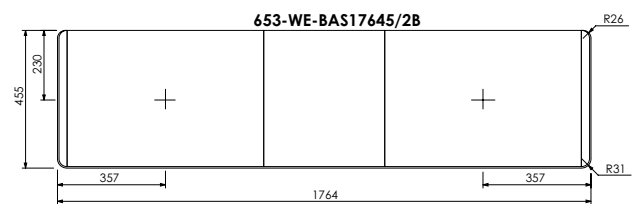

January 2025

RANGE

Alnwick (633)

All dimensions are in millimetres

DESCRIPTION

Washstand 2 door and drawer unit, 280mm legs (LRWS150)
Legrabox drawer

DATE

January 2025

RANGE

Alnwick (633)

All dimensions are in millimetres

DESCRIPTION

Washstand drawer, door and drawer unit, 280mm legs (LRWS175)
Legrabox drawers

DATE

January 2025

RANGE

Alnwick (633)

All dimensions are in millimetres

DESCRIPTION

Washstand drawer unit, 360mm legs (RWS70)
Legrabox drawer

DATE

January 2025

RANGE

Alnwick (633)