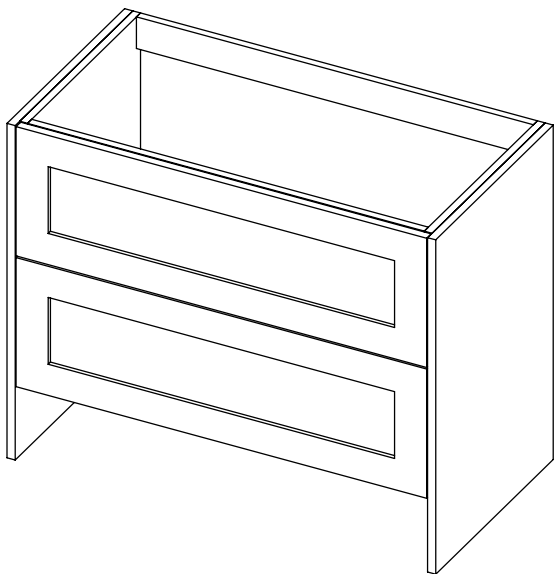

# Harrow (626)

All dimensions are in millimetres

**DESCRIPTION**

3 door unit, no plinth (VU10 & VU10/52)  
With plinth (VU10P & VU10P/52)

**DATE**

January 2025

Worktop with single integral basin  
650-XXWT10146/25BM