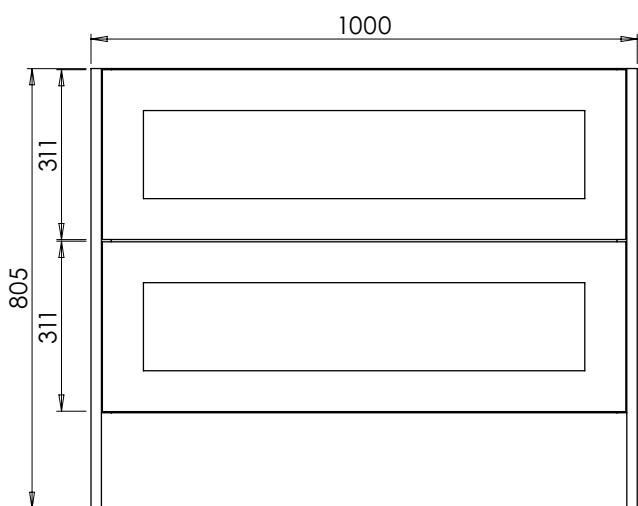

# Harrow (626)

All dimensions are in millimetres

**DESCRIPTION**

3 door unit, no plinth (VU10 & VU10/52)  
With plinth (VU10P & VU10P/52)

**DATE**

January 2025

Worktop with single integral basin  
650-XXWT10146/25BM