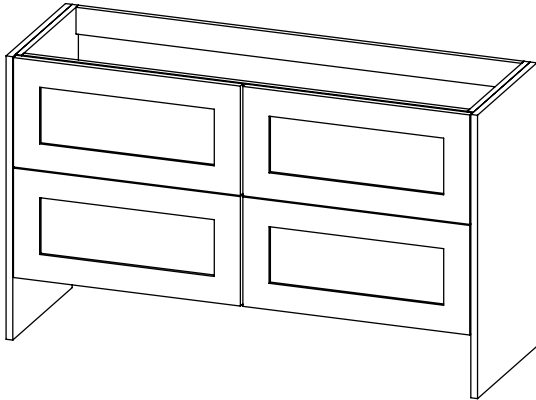

# Harrow (626)

All dimensions are in millimetres

**DESCRIPTION**

4 door unit, no plinth (VU135 & VU135/52)  
With plinth (VU135P & VU135P/52)

**DATE**

January 2025

Worktop with double integral basins  
650-XX-WT13746/25B2