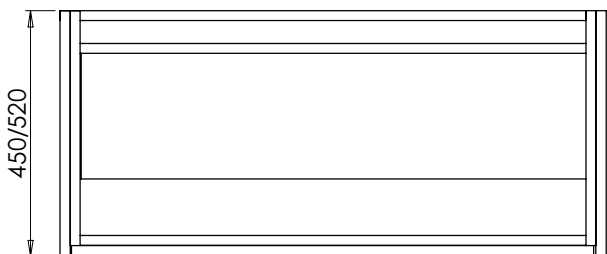

# Harrow (626)

All dimensions are in millimetres

**DESCRIPTION**

3 door unit, no plinth (VU10 & VU10/52)  
With plinth (VU10P & VU10P/52)

**DATE**

January 2025

Worktop with single integral basin  
650-XXWT10146/25BM