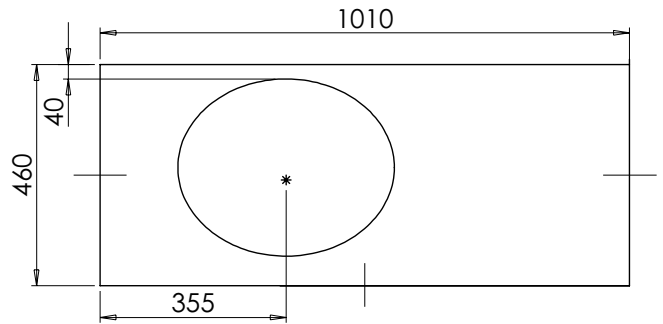

# Harrow (626)

All dimensions are in millimetres

**DESCRIPTION**

2 drawer unit, no plinth (VU66D & VU66D/52)  
With plinth (VU66DP & VU66DP/52)

**DATE**

January 2025

Worktop with single integral basin  
650-XXWT10146/25BM