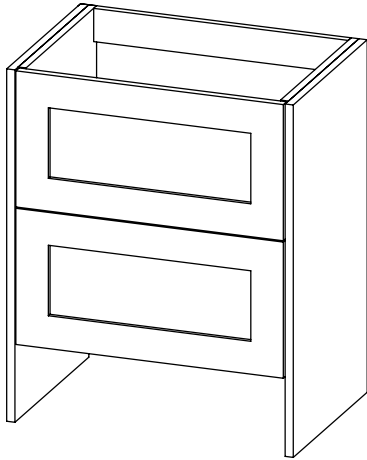

BURBIDGE & SON

EST. 1867

**BATHROOM FURNITURE  
MAKERS™**

**HARROW SPECIFICATION GUIDE**

Worktop with single integral basin  
650-XX-WT6846/25B

Worktop with single integral basin  
650-XX-WT6853/25B

**RANGE**

# Harrow (626)

All dimensions are in millimetres

**DESCRIPTION**

2 door unit, no plinth (VU66 & VU66/52)  
With plinth (VU66P & VU66P/52)

**DATE**

January 2025

Worktop with single integral basin  
650-XX-WT6846/25B

Worktop with single integral basin  
650-XX-WT6853/25B

**RANGE**