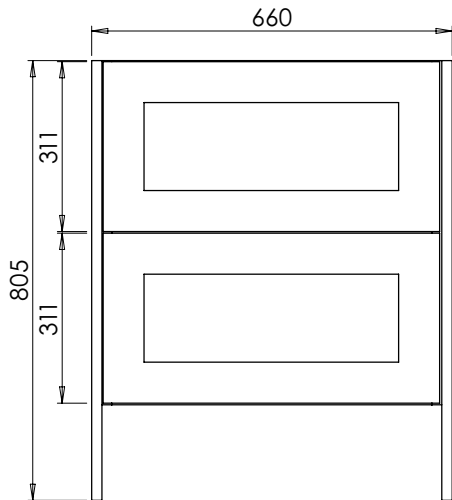

# Harrow (626)

All dimensions are in millimetres

**DESCRIPTION**

2 door unit, no plinth (VU66 & VU66/52)  
With plinth (VU66P & VU66P/52)

**DATE**

January 2025

Worktop with single integral basin  
650-XX-WT6846/25B

# Harrow (626)

All dimensions are in millimetres

**DESCRIPTION**

2 drawer unit, no plinth (VU66D & VU66D/52)  
With plinth (VU66DP & VU66DP/52)

**DATE**

January 2025

Worktop with single integral basin  
650-XXWT10146/25BM

# Harrow (626)

All dimensions are in millimetres

**DESCRIPTION**

Mirror door wall unit, left-handed (MU50L)  
Mirror door wall unit, right-handed (MU50R)

**DATE**

January 2025

**RANGE**