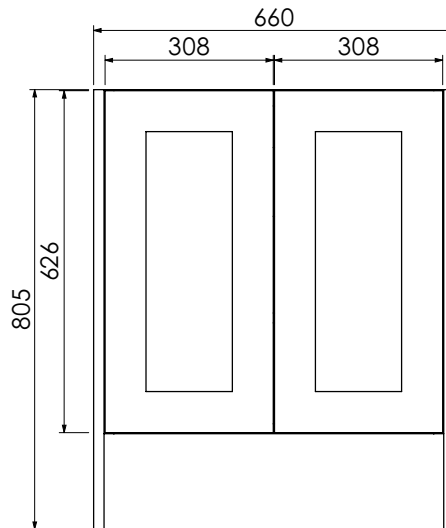

# Harrow (626)

All dimensions are in millimetres

**DESCRIPTION**

2 drawer / 2 door / 2 drawer unit (VU151DD, with plinth: VU151DDP)

**DATE**

January 2025

**RANGE**

# Harrow (626)

All dimensions are in millimetres

**DESCRIPTION**

2 door unit (VU66B, VU66BP, VU66B3 & VU66BP3)

**DATE**

January 2025

**RANGE**

# Harrow (626)

All dimensions are in millimetres

**DESCRIPTION**

Mirror door wall unit, left-handed (MU50L)  
Mirror door wall unit, right-handed (MU50R)

**DATE**

January 2025

**RANGE**