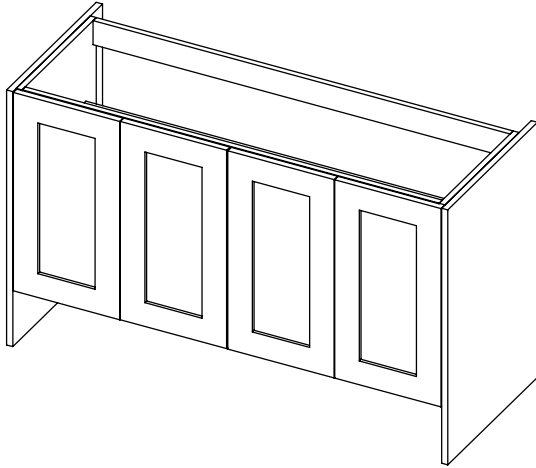

# Harrow (626)

All dimensions are in millimetres

**DESCRIPTION**

2 drawer unit, no plinth (VUD10 & VUD10/52)  
With plinth (VUD10P & VUD10P/52)

**DATE**

January 2025

Worktop with double integral basins  
650-XX-WT13746/25B2