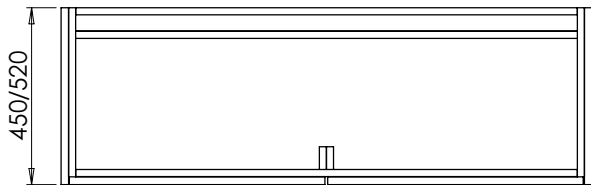

# Harrow (626)

All dimensions are in millimetres

**DESCRIPTION**

4 door unit, no plinth (VU135 & VU135/52)  
With plinth (VU135P & VU135P/52)

**DATE**

January 2025

Worktop with double integral basins  
650-XX-WT13746/25B2