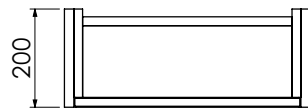

# Harrow (626)

All dimensions are in millimetres

**DESCRIPTION**

WC unit (WC50 & WC50S)

**DATE**

January 2025

**RANGE**

# Harrow (626)

All dimensions are in millimetres

**DESCRIPTION**

Mirror door wall unit, left-handed (MU50L)  
Mirror door wall unit, right-handed (MU50R)

**DATE**

January 2025

**RANGE**