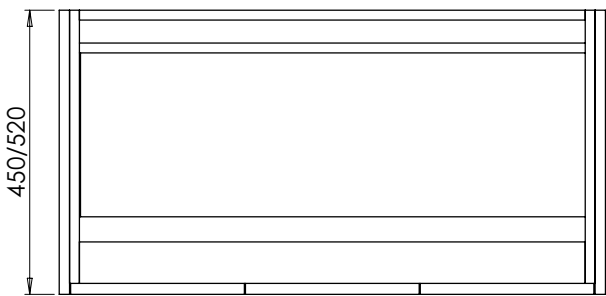

RANGE

Harrow (626)

All dimensions are in millimetres

DESCRIPTION

3 door unit, no plinth (VU10 & VU10/52)
With plinth (VU10P & VU10P/52)

DATE

January 2025