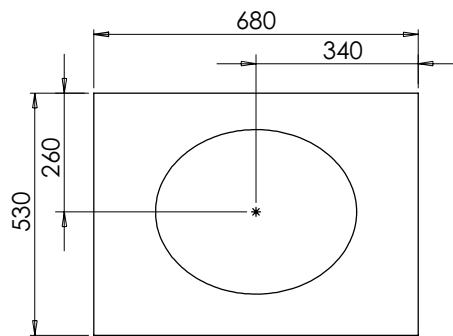

Worktop with single integral basin
650-XX-WT6853/25B