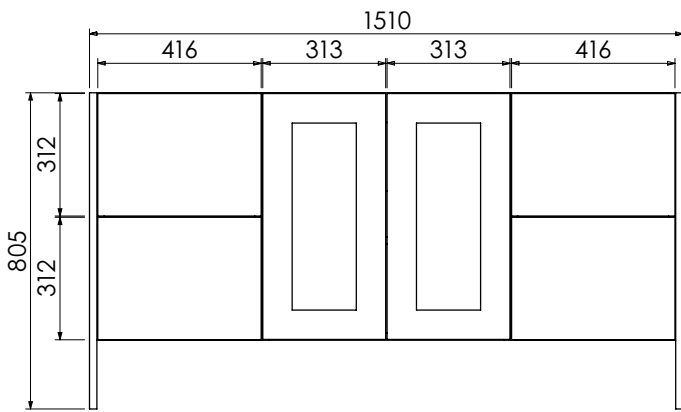

# Harrow (626)

All dimensions are in millimetres

**DESCRIPTION**

4 drawer unit, no plinth (VU135D & VU135D/52)  
With plinth (VU135DP & VU135DP/52)

**DATE**

January 2025

Worktop with single integral basin  
650-XX-WT15253/25B

# Harrow (626)

All dimensions are in millimetres

**DESCRIPTION**

Mirror door wall unit, left-handed (MU50L)  
Mirror door wall unit, right-handed (MU50R)

**DATE**

January 2025

**RANGE**