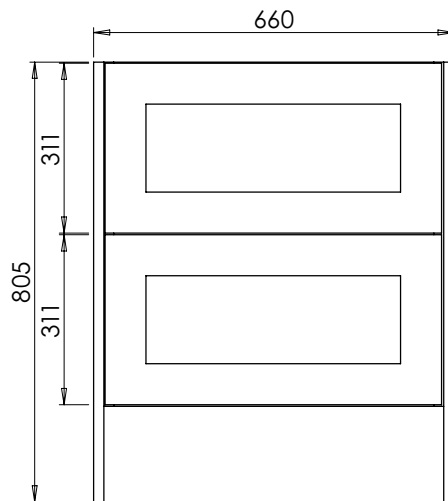

# Harrow (626)

All dimensions are in millimetres

**DESCRIPTION**

2 door unit (VU66B, VU66BP, VU66B3 & VU66BP3)

**DATE**

January 2025

**RANGE**

# Harrow (626)

All dimensions are in millimetres

**DESCRIPTION**

2 drawer unit (VU66DB, VU66DBP, VU66DB3 & VU66DB3P)

**DATE**

January 2025

**RANGE**

# Harrow (626)

All dimensions are in millimetres

**DESCRIPTION**

WC unit (WC50 & WC50S)

**DATE**

January 2025

**RANGE**

# Harrow (626)

All dimensions are in millimetres

**DESCRIPTION**

Mirror door wall unit, left-handed (MU50L)  
Mirror door wall unit, right-handed (MU50R)

**DATE**

January 2025

**RANGE**