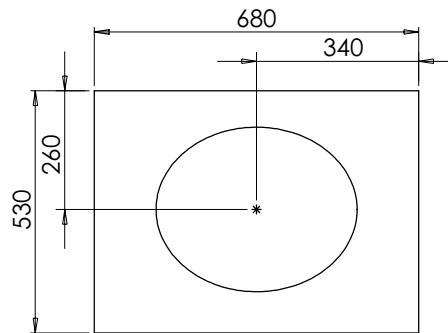

Worktop with single integral basin
650-XX-WT6853/25B

RANGE

Harrow (626)

All dimensions are in millimetres

DESCRIPTION

2 drawer unit, no plinth (VU66D & VU66D/52)
With plinth (VU66DP & VU66DP/52)

DATE

January 2025