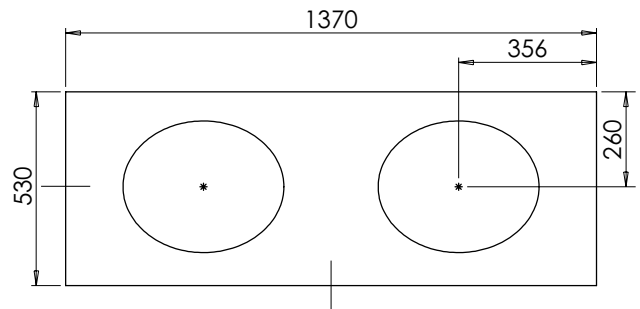

Worktop with double integral basins
650-XX-WT13753/25B2

RANGE

Harrow (626)

All dimensions are in millimetres

DESCRIPTION

4 drawer unit, no plinth (VU135D & VU135D/52)
With plinth (VU135DP & VU135DP/52)

DATE

January 2025