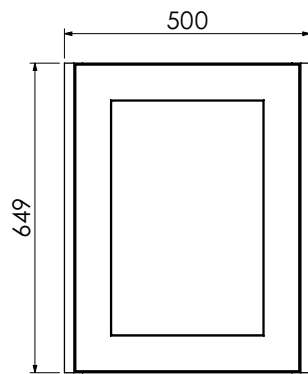

# Harrow (626)

All dimensions are in millimetres

**DESCRIPTION**

2 drawer unit (VU66DB, VU66DBP, VU66DB3 & VU66DB3P)

**DATE**

January 2025

**RANGE**

# Harrow (626)

All dimensions are in millimetres

**DESCRIPTION**

WC unit (WC50 & WC50S)

**DATE**

January 2025

**RANGE**

# Harrow (626)

All dimensions are in millimetres

**DESCRIPTION**

Mirror door wall unit, left-handed (MU50L)  
Mirror door wall unit, right-handed (MU50R)

**DATE**

January 2025

**RANGE**

# Harrow (626)

All dimensions are in millimetres

**DESCRIPTION**

Tall boy unit, left-handed, no plinth (TU35L). With plinth (TU35PL)  
Tall boy unit, right-handed, no plinth (TU35R). With plinth (TU35PR)