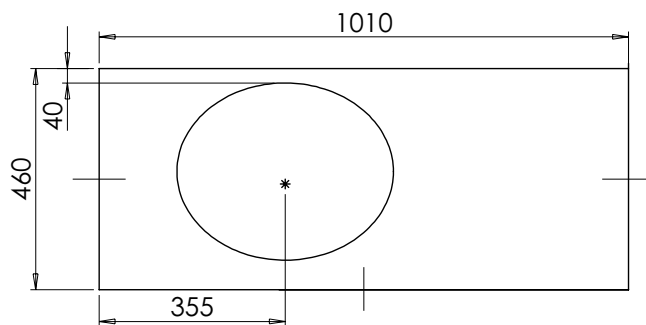

# Harrow (626)

All dimensions are in millimetres

**DESCRIPTION**

3 door unit, no plinth (VU10 & VU10/52)  
With plinth (VU10P & VU10P/52)

**DATE**

January 2025

Worktop with single integral basin  
650-XXWT10146/25BM