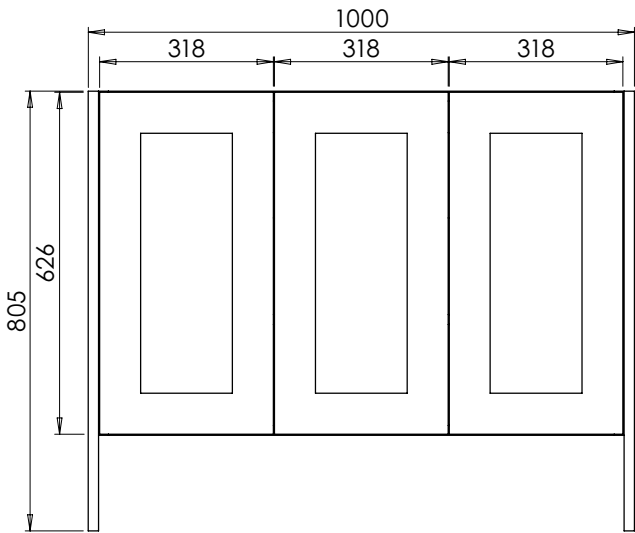

# Harrow (626)

All dimensions are in millimetres

**DESCRIPTION**

2 drawer unit, no plinth (VU66D & VU66D/52)  
With plinth (VU66DP & VU66DP/52)

**DATE**

January 2025

Worktop with single integral basin  
650-XXWT10146/25BM