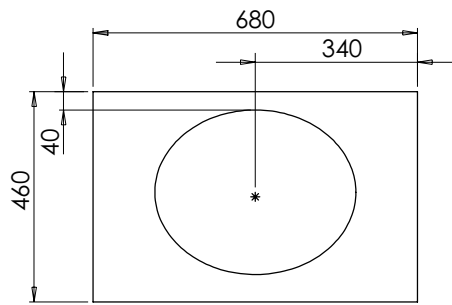

Worktop with single integral basin
650-XX-WT6846/25B