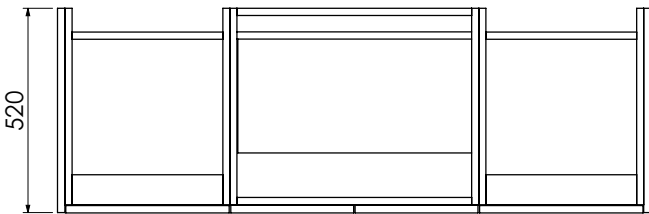

# Harrow (626)

All dimensions are in millimetres

**DESCRIPTION**

4 drawer unit, no plinth (VU135D & VU135D/52)  
With plinth (VU135DP & VU135DP/52)

**DATE**

January 2025

Worktop with single integral basin  
650-XX-WT15253/25B