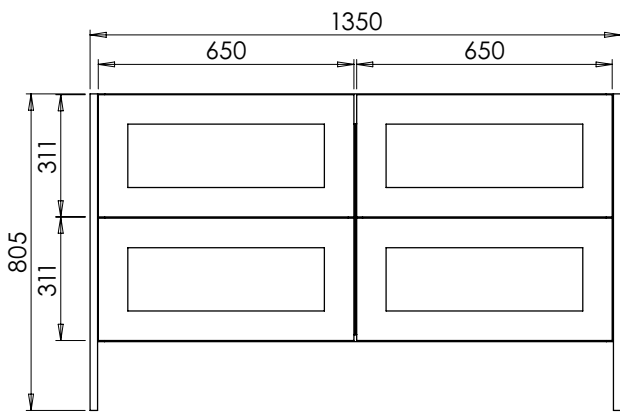

# Harrow (626)

All dimensions are in millimetres

**DESCRIPTION**

4 door unit, no plinth (VU135 & VU135/52)  
With plinth (VU135P & VU135P/52)

**DATE**

January 2025

Worktop with double integral basins  
650-XX-WT13746/25B2

# Harrow (626)

All dimensions are in millimetres

**DESCRIPTION**

Mirror door wall unit, left-handed (MU50L)  
Mirror door wall unit, right-handed (MU50R)

**DATE**

January 2025

**RANGE**