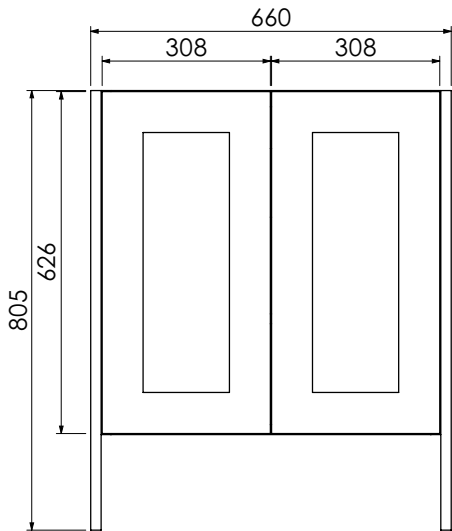

BURBIDGE & SON

EST. 1867

**BATHROOM FURNITURE  
MAKERS™**

**HARROW SPECIFICATION GUIDE**

Worktop with single integral basin  
650-XX-WT6846/25B

Worktop with single integral basin  
650-XX-WT6853/25B

**RANGE**

# Harrow (626)

All dimensions are in millimetres

**DESCRIPTION**

2 door unit, no plinth (VU66 & VU66/52)  
With plinth (VU66P & VU66P/52)

**DATE**

January 2025

Worktop with single integral basin  
650-XX-WT6846/25B

# Harrow (626)

All dimensions are in millimetres

**DESCRIPTION**

2 drawer unit, no plinth (VU66D & VU66D/52)  
With plinth (VU66DP & VU66DP/52)

**DATE**

January 2025

Worktop with single integral basin  
650-XXWT10146/25BM

# Harrow (626)

All dimensions are in millimetres

**DESCRIPTION**

Mirror door wall unit, left-handed (MU50L)  
Mirror door wall unit, right-handed (MU50R)

**DATE**

January 2025

**RANGE**