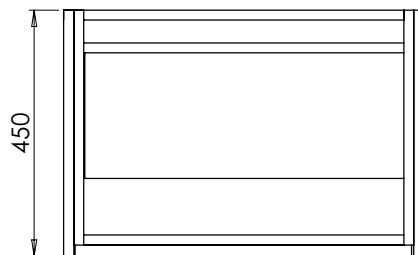

# Harrow (626)

All dimensions are in millimetres

**DESCRIPTION**

2 door unit (VU66B, VU66BP, VU66B3 & VU66BP3)

**DATE**

January 2025

**RANGE**