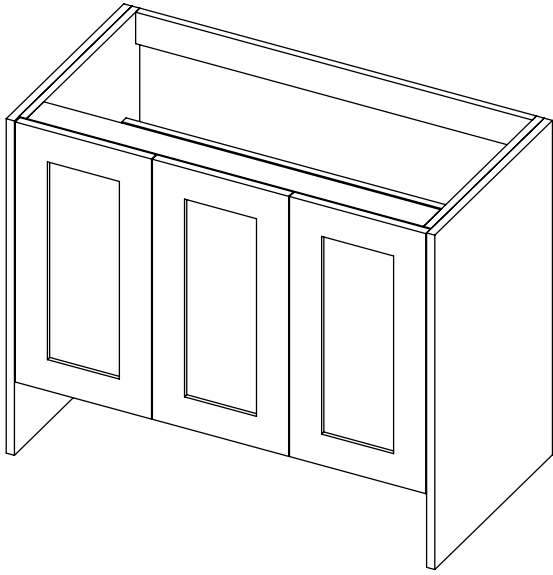

# Harrow (626)

All dimensions are in millimetres

**DESCRIPTION**

2 drawer unit, no plinth (VU66D & VU66D/52)  
With plinth (VU66DP & VU66DP/52)

**DATE**

January 2025

Worktop with single integral basin  
650-XXWT10146/25BM