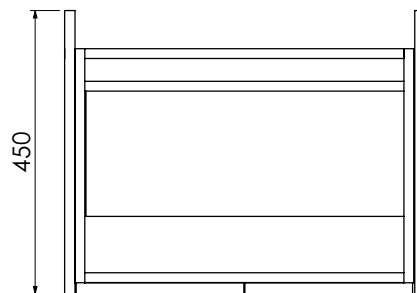

# Harrow (626)

All dimensions are in millimetres

**DESCRIPTION**

2 drawer / 2 door / 2 drawer unit (VU151DD, with plinth: VU151DDP)

**DATE**

January 2025

**RANGE**