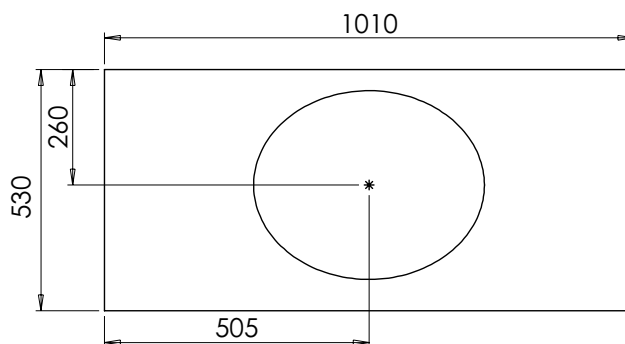

Worktop with single integral basin
650-XX-WT10153/25BM

RANGE

Harrow (626)

All dimensions are in millimetres

DESCRIPTION

2 drawer unit, no plinth (VUD10 & VUD10/52)
With plinth (VUD10P & VUD10P/52)

DATE

January 2025