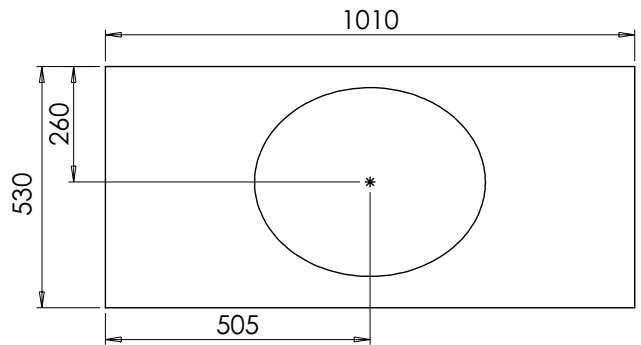

Worktop with single integral basin
650-XX-WT10153/25BM

RANGE

Harrow (626)

All dimensions are in millimetres

DESCRIPTION

3 door unit, no plinth (VU10 & VU10/52)
With plinth (VU10P & VU10P/52)

DATE

January 2025