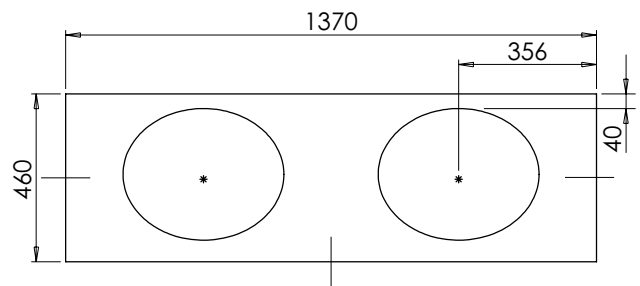

# Harrow (626)

All dimensions are in millimetres

**DESCRIPTION**

4 door unit, no plinth (VU135 & VU135/52)  
With plinth (VU135P & VU135P/52)

**DATE**

January 2025

Worktop with double integral basins  
650-XX-WT13746/25B2