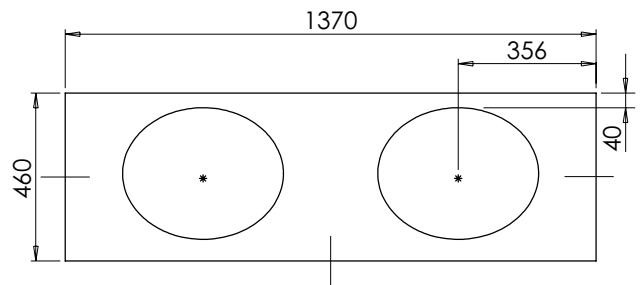

# Harrow (626)

All dimensions are in millimetres

**DESCRIPTION**

2 drawer unit, no plinth (VUD10 & VUD10/52)  
With plinth (VUD10P & VUD10P/52)

**DATE**

January 2025

Worktop with double integral basins  
650-XX-WT13746/25B2

# Harrow (626)

All dimensions are in millimetres

**DESCRIPTION**

4 door unit, no plinth (VU135 & VU135/52)  
With plinth (VU135P & VU135P/52)

**DATE**

January 2025

Worktop with double integral basins  
650-XX-WT13746/25B2