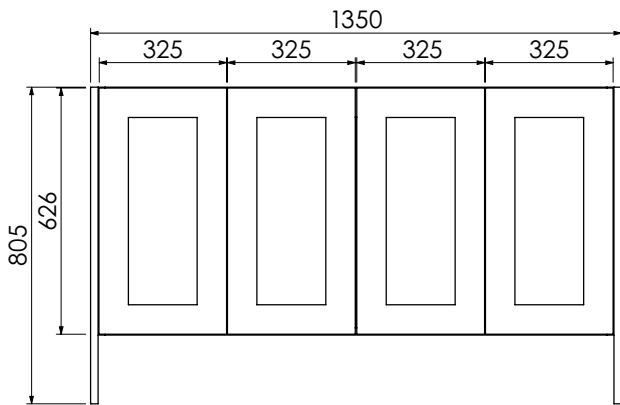

# Harrow (626)

All dimensions are in millimetres

**DESCRIPTION**

2 drawer unit, no plinth (VUD10 & VUD10/52)  
With plinth (VUD10P & VUD10P/52)

**DATE**

January 2025

Worktop with double integral basins  
650-XX-WT13746/25B2