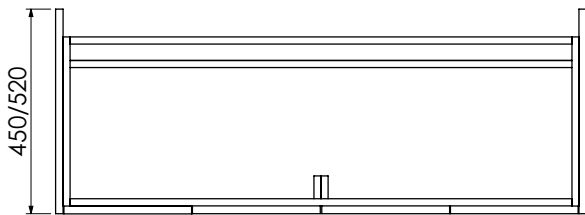

# Harrow (626)

All dimensions are in millimetres

**DESCRIPTION**

2 drawer unit, no plinth (VUD10 & VUD10/52)  
With plinth (VUD10P & VUD10P/52)

**DATE**

January 2025

Worktop with double integral basins  
650-XX-WT13746/25B2