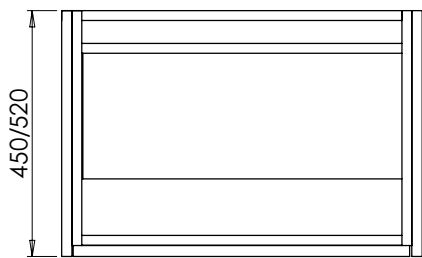

# Harrow (626)

All dimensions are in millimetres

**DESCRIPTION**

2 door unit, no plinth (VU66 & VU66/52)  
With plinth (VU66P & VU66P/52)

**DATE**

January 2025

Worktop with single integral basin  
650-XX-WT6846/25B