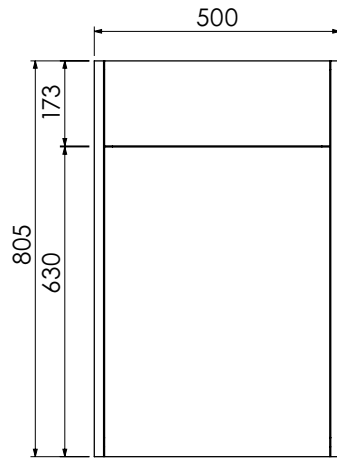

# Harrow (626)

All dimensions are in millimetres

**DESCRIPTION**

2 drawer unit (VU66DB, VU66DBP, VU66DB3 & VU66DB3P)

**DATE**

January 2025

**RANGE**

# Harrow (626)

All dimensions are in millimetres

**DESCRIPTION**

WC unit (WC50 & WC50S)

**DATE**

January 2025

**RANGE**

# Harrow (626)

All dimensions are in millimetres

**DESCRIPTION**

Mirror door wall unit, left-handed (MU50L)  
Mirror door wall unit, right-handed (MU50R)

**DATE**

January 2025

**RANGE**

# Harrow (626)

All dimensions are in millimetres

**DESCRIPTION**

Tall boy unit, left-handed, no plinth (TU35L). With plinth (TU35PL)  
Tall boy unit, right-handed, no plinth (TU35R). With plinth (TU35PR)