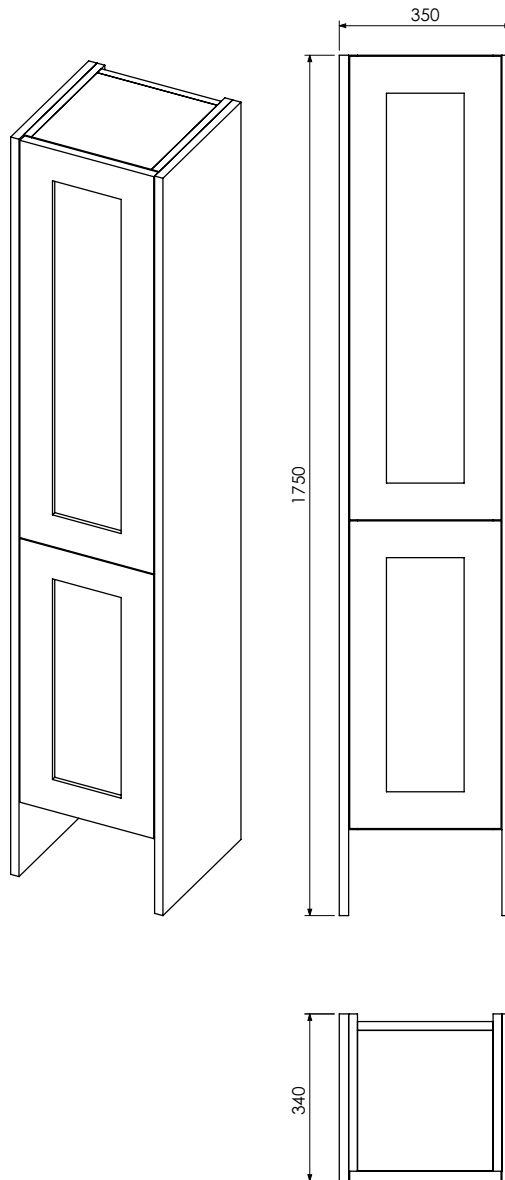

# Harrow (626)

All dimensions are in millimetres

**DESCRIPTION**

2 drawer unit (VU66DB, VU66DBP, VU66DB3 & VU66DB3P)

**DATE**

January 2025

**RANGE**

# Harrow (626)

All dimensions are in millimetres

**DESCRIPTION**

WC unit (WC50 & WC50S)

**DATE**

January 2025

**RANGE**

# Harrow (626)

All dimensions are in millimetres

**DESCRIPTION**

Mirror door wall unit, left-handed (MU50L)  
Mirror door wall unit, right-handed (MU50R)

**DATE**

January 2025

**RANGE**

# Harrow (626)

All dimensions are in millimetres

**DESCRIPTION**

Tall boy unit, left-handed, no plinth (TU35L). With plinth (TU35PL)  
Tall boy unit, right-handed, no plinth (TU35R). With plinth (TU35PR)