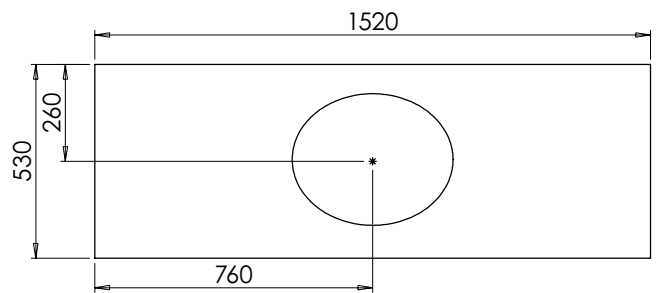

# Harrow (626)

All dimensions are in millimetres

**DESCRIPTION**

4 drawer unit, no plinth (VU135D & VU135D/52)  
With plinth (VU135DP & VU135DP/52)

**DATE**

January 2025

Worktop with single integral basin  
650-XX-WT15253/25B