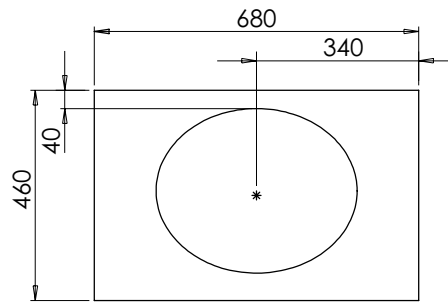

# Harrow (626)

All dimensions are in millimetres

**DESCRIPTION**

2 door unit, no plinth (VU66 & VU66/52)  
With plinth (VU66P & VU66P/52)

**DATE**

January 2025

Worktop with single integral basin  
650-XX-WT6846/25B