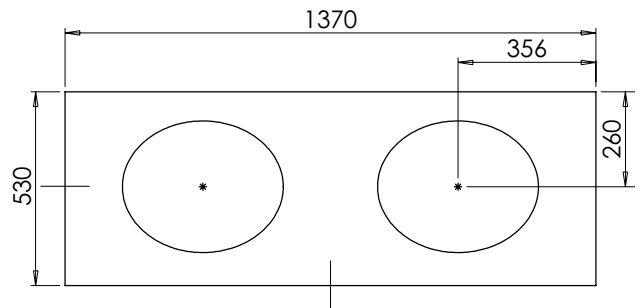

Worktop with double integral basins
650-XX-WT13753/25B2

RANGE

Harrow (626)

All dimensions are in millimetres

DESCRIPTION

4 door unit, no plinth (VU135 & VU135/52)
With plinth (VU135P & VU135P/52)

DATE

January 2025