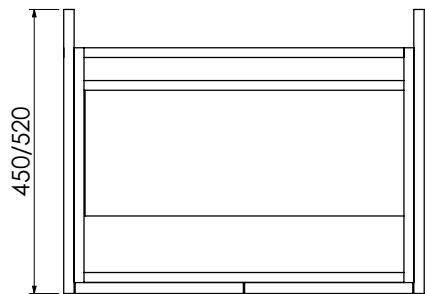

BURBIDGE & SON

EST. 1867

**BATHROOM FURNITURE  
MAKERS™**

**HARROW SPECIFICATION GUIDE**

Worktop with single integral basin  
650-XX-WT6846/25B

Worktop with single integral basin  
650-XX-WT6853/25B

**RANGE**

# Harrow (626)

All dimensions are in millimetres

**DESCRIPTION**

2 door unit, no plinth (VU66 & VU66/52)  
With plinth (VU66P & VU66P/52)

**DATE**

January 2025

Worktop with single integral basin  
650-XX-WT6846/25B