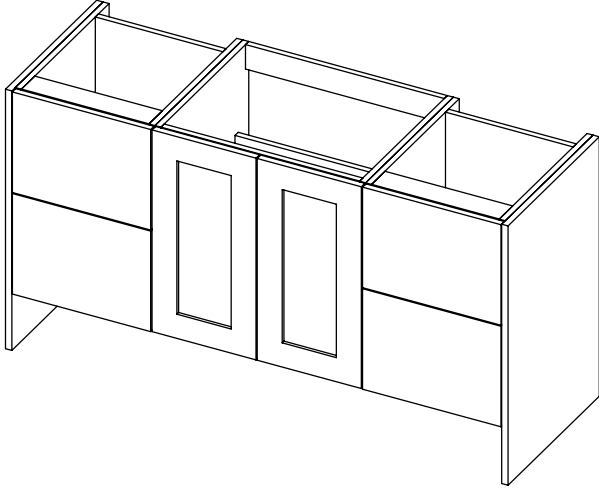

# Harrow (626)

All dimensions are in millimetres

**DESCRIPTION**

4 drawer unit, no plinth (VU135D & VU135D/52)  
With plinth (VU135DP & VU135DP/52)

**DATE**

January 2025

Worktop with single integral basin  
650-XX-WT15253/25B