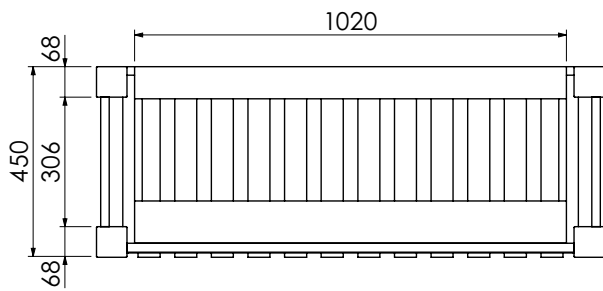

# Langton (630)

All dimensions are in millimetres

**DESCRIPTION**

Washstand (no drawer), 218mm fixed front panel (BWS80)

**DATE**

January 2025

Mineral cast worktop with single basin  
600-WG-BAS12146/1B  
1210 x 460 x 120mm

Worktop for use with sit on basin  
650-XX-WT12146/25  
1210 x 460 x 25mm

**RANGE**