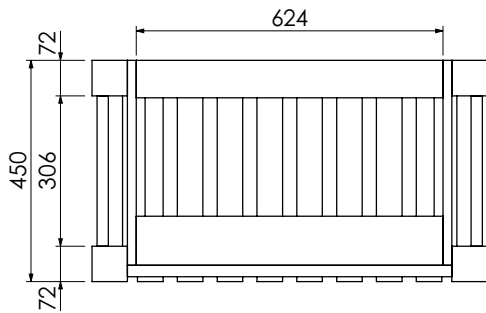

# Langton (630)

All dimensions are in millimetres

**DESCRIPTION**

Washstand drawer unit, 218mm drawer height (WS60)

**DATE**

January 2025

Mineral cast worktop with single basin  
600-WG-BAS8146/1B  
810 x 460 x 120mm

Worktop for use with sit on basin  
650-XX-WT8146/25  
810 x 460 x 25mm

**RANGE**

# Langton (630)

All dimensions are in millimetres

**DESCRIPTION**

Washstand drawer unit, 218mm drawer height (WS80)

**DATE**

January 2025

Mineral cast worktop with single basin  
600-WG-BAS12146/1B  
1210 x 460 x 120mm

# Langton (630)

All dimensions are in millimetres

**DESCRIPTION**

Tall washstand drawer unit, 340mm drawer height (TWS146)

**DATE**

January 2025

**E:** [sales@burbidgebathroommakers.co.uk](mailto:sales@burbidgebathroommakers.co.uk)