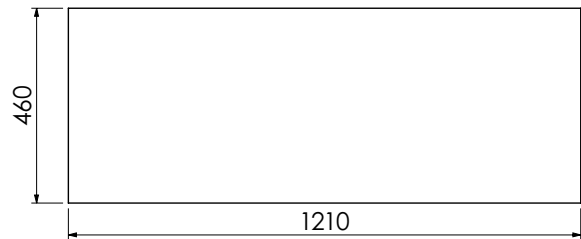

# Langton (630)

All dimensions are in millimetres

**DESCRIPTION**

Washstand drawer unit, 218mm drawer height (WS80)

**DATE**

January 2025

Mineral cast worktop with single basin  
600-WG-BAS12146/1B  
1210 x 460 x 120mm

Worktop for use with sit on basin  
650-XX-WT12146/25  
1210 x 460 x 25mm

**RANGE**

# Langton (630)

All dimensions are in millimetres

**DESCRIPTION**

Washstand drawer unit, 218mm drawer height (WS120)

**DATE**

January 2025

Mineral cast worktop with double basins  
600-WG-BAS14746/1B2  
1470 x 460 x 120mm