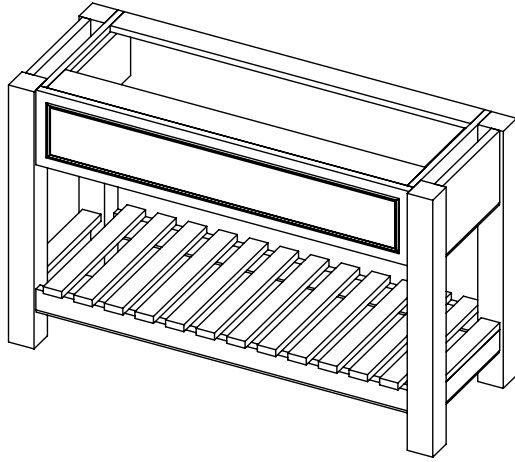

# Langton (630)

All dimensions are in millimetres

**DESCRIPTION**

Washstand (no drawer), 218mm fixed front panel (BWS80)

**DATE**

January 2025

Mineral cast worktop with single basin  
600-WG-BAS12146/1B  
1210 x 460 x 120mm

Worktop for use with sit on basin  
650-XX-WT12146/25  
1210 x 460 x 25mm

**RANGE**