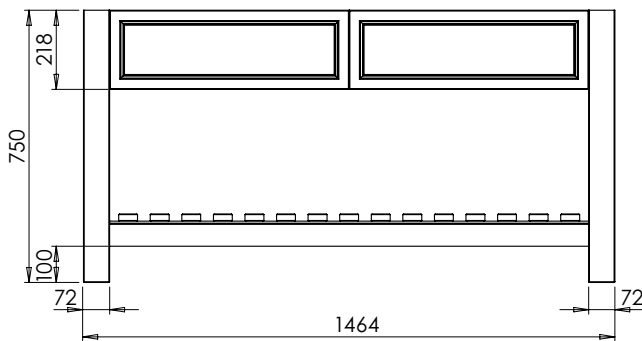

# Langton (630)

All dimensions are in millimetres

**DESCRIPTION**

Washstand drawer unit, 218mm drawer height (WS80)

**DATE**

January 2025

Mineral cast worktop with single basin  
600-WG-BAS12146/1B  
1210 x 460 x 120mm

# Langton (630)

All dimensions are in millimetres

**DESCRIPTION**

Washstand drawer unit, 218mm drawer height (WS120)

**DATE**

January 2025

Mineral cast worktop with double basins  
600-WG-BAS14746/1B2  
1470 x 460 x 120mm

Worktop for use with sit on basin  
650-XX-WT15146/25  
1470 x 460 x 100mm

**RANGE**

# Langton (630)

All dimensions are in millimetres

**DESCRIPTION**

Washstand drawer unit, 218mm drawer height (WS146)

**DATE**

January 2025

Mineral cast worktop with single basin  
600-WG-BAS6146/1B  
610 x 460 x 120mm