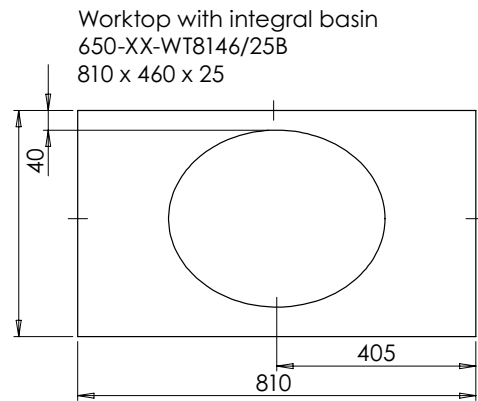

# Langton (630)

All dimensions are in millimetres

**DESCRIPTION**

Washstand (no drawer), 218mm fixed front panel (BWS80)

**DATE**

January 2025

Mineral cast worktop with single basin  
600-WG-BAS12146/1B  
1210 x 460 x 120mm

Worktop for use with sit on basin  
650-XX-WT12146/25  
1210 x 460 x 25mm

**RANGE**

# Langton (630)

All dimensions are in millimetres

**DESCRIPTION**

Washstand (no drawer), 218mm fixed front panel (BWS120)

**DATE**

January 2025

**RANGE**

# Langton (630)

All dimensions are in millimetres

**DESCRIPTION**

Tall washstand door unit, 340mm door height (TWDOS80)

**DATE**

January 2025

**RANGE**