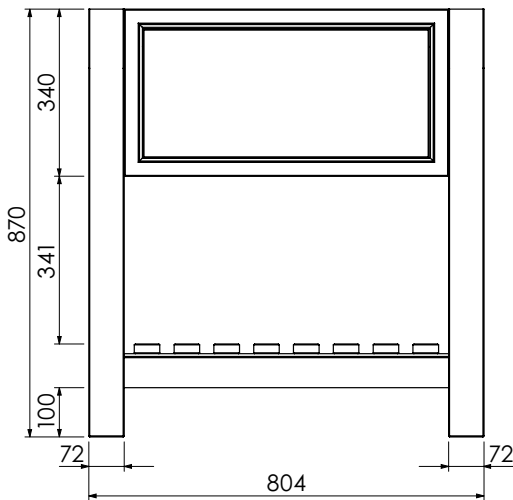

# Langton (630)

All dimensions are in millimetres

**DESCRIPTION**

Tall washstand door unit, 340mm door height (TWDOS80)

**DATE**

January 2025

**RANGE**

# Langton (630)

All dimensions are in millimetres

**DESCRIPTION**

Tall washstand door unit, 340mm door height (TWDOS120)

**DATE**

January 2025

**RANGE**

# Langton (630)

All dimensions are in millimetres

**DESCRIPTION**

Tall washstand drawer unit, 340mm drawer height (TWS80)

**DATE**

January 2025

**RANGE**

# Langton (630)

All dimensions are in millimetres

**DESCRIPTION**

Tall washstand drawer unit, 340mm drawer height (TWS120)

**DATE**

January 2025

**RANGE**