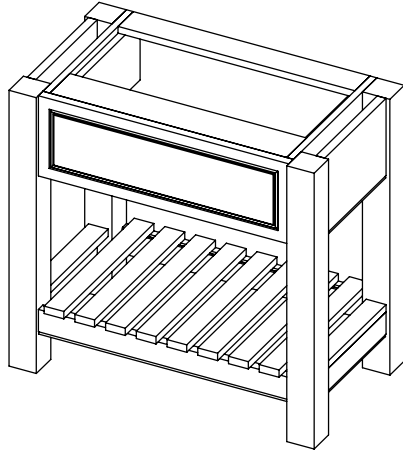

# Langton (630)

All dimensions are in millimetres

**DESCRIPTION**

Washstand (no drawer), 218mm fixed front panel (BWS60)

**DATE**

January 2025

Mineral cast worktop with single basin  
600-WG-BAS8146/1B  
810 x 460 x 120mm

Worktop for use with sit on basin  
650-XX-WT8146/25  
810 x 460 x 25mm

**RANGE**