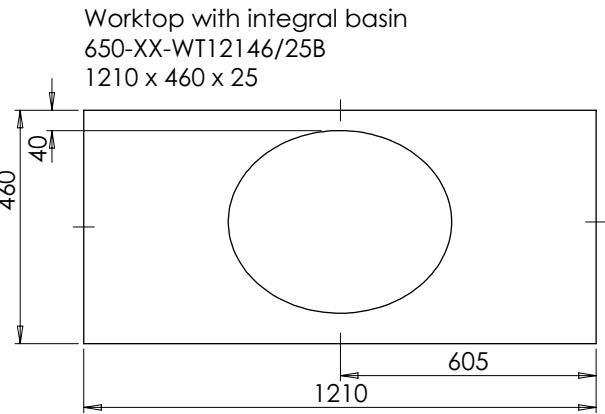

# Langton (630)

All dimensions are in millimetres

**DESCRIPTION**

Washstand (no drawer), 218mm fixed front panel (BWS120)

**DATE**

January 2025

**RANGE**

# Langton (630)

All dimensions are in millimetres

**DESCRIPTION**

Tall washstand door unit, 340mm door height (TWDOS80)

**DATE**

January 2025

**RANGE**

# Langton (630)

All dimensions are in millimetres

**DESCRIPTION**

Tall washstand door unit, 340mm door height (TWDOS120)

**DATE**

January 2025

**RANGE**

# Langton (630)

All dimensions are in millimetres

**DESCRIPTION**

Tall washstand drawer unit, 340mm drawer height (TWS80)

**DATE**

January 2025

**RANGE**