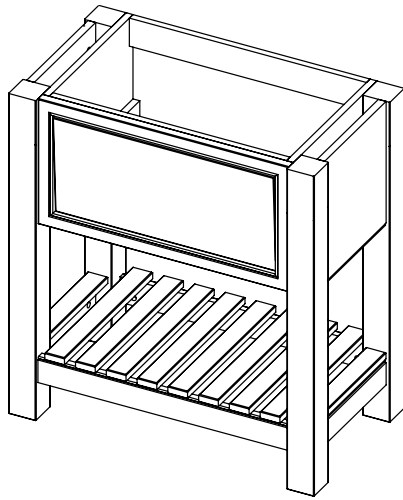

RANGE

Langton (630)

All dimensions are in millimetres

DESCRIPTION

Tall washstand drawer unit, 340mm drawer height (TWS80)

DATE

January 2025