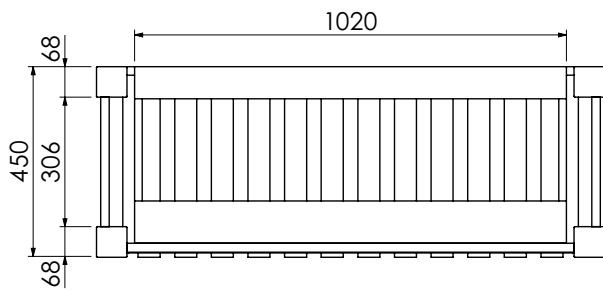

# Langton (630)

All dimensions are in millimetres

**DESCRIPTION**

Washstand drawer unit, 218mm drawer height (WS60)

**DATE**

January 2025

Mineral cast worktop with single basin  
600-WG-BAS8146/1B  
810 x 460 x 120mm

# Langton (630)

All dimensions are in millimetres

**DESCRIPTION**

Washstand drawer unit, 218mm drawer height (WS80)

**DATE**

January 2025

Mineral cast worktop with single basin  
600-WG-BAS12146/1B  
1210 x 460 x 120mm

Worktop for use with sit on basin  
650-XX-WT12146/25  
1210 x 460 x 25mm

**RANGE**

# Langton (630)

All dimensions are in millimetres

**DESCRIPTION**

Washstand drawer unit, 218mm drawer height (WS120)

**DATE**

January 2025

Mineral cast worktop with double basins  
600-WG-BAS14746/1B2  
1470 x 460 x 120mm