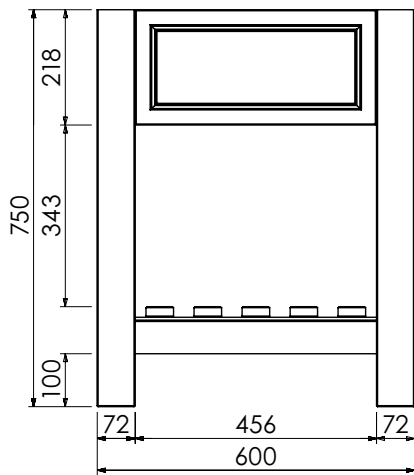

BURBIDGE & SON

EST. 1867

**BATHROOM FURNITURE  
MAKERS™**

**LANGTON SPECIFICATION GUIDE**

Mineral cast worktop with single basin  
600-WG-BAS6146/1B  
610 x 460 x 120mm

Worktop for use with sit on basin  
650-XX-WT6146/25  
610 x 460 x 25mm

# Langton (630)

All dimensions are in millimetres

**DESCRIPTION**

Washstand drawer unit, 218mm drawer height (WS60)

**DATE**

January 2025

Mineral cast worktop with single basin  
600-WG-BAS8146/1B  
810 x 460 x 120mm

Worktop for use with sit on basin  
650-XX-WT8146/25  
810 x 460 x 25mm

**RANGE**

# Langton (630)

All dimensions are in millimetres

**DESCRIPTION**

Washstand drawer unit, 218mm drawer height (WS80)

**DATE**

January 2025

Mineral cast worktop with single basin  
600-WG-BAS12146/1B  
1210 x 460 x 120mm