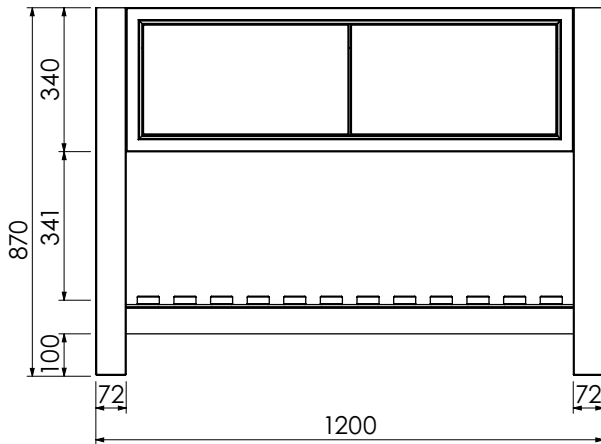

# Langton (630)

All dimensions are in millimetres

**DESCRIPTION**

Washstand (no drawer), 218mm fixed front panel (BWS120)

**DATE**

January 2025

**RANGE**

# Langton (630)

All dimensions are in millimetres

**DESCRIPTION**

Tall washstand door unit, 340mm door height (TWDOS80)

**DATE**

January 2025

**RANGE**

# Langton (630)

All dimensions are in millimetres

**DESCRIPTION**

Tall washstand door unit, 340mm door height (TWDOS120)

**DATE**

January 2025

**RANGE**

# Langton (630)

All dimensions are in millimetres

**DESCRIPTION**

Tall washstand drawer unit, 340mm drawer height (TWS80)

**DATE**

January 2025

**RANGE**