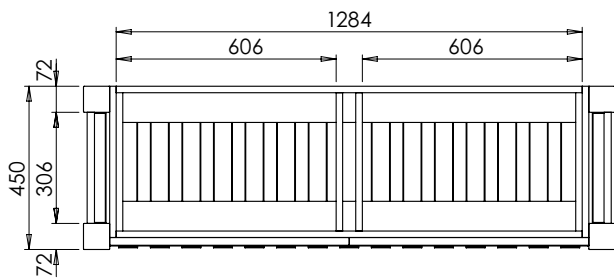

# Langton (630)

All dimensions are in millimetres

**DESCRIPTION**

Washstand drawer unit, 218mm drawer height (WS80)

**DATE**

January 2025

Mineral cast worktop with single basin  
600-WG-BAS12146/1B  
1210 x 460 x 120mm

# Langton (630)

All dimensions are in millimetres

**DESCRIPTION**

Washstand drawer unit, 218mm drawer height (WS120)

**DATE**

January 2025

Mineral cast worktop with double basins  
600-WG-BAS14746/1B2  
1470 x 460 x 120mm

Worktop for use with sit on basin  
650-XX-WT15146/25  
1470 x 460 x 100mm

**RANGE**

# Langton (630)

All dimensions are in millimetres

**DESCRIPTION**

Washstand drawer unit, 218mm drawer height (WS146)

**DATE**

January 2025

Mineral cast worktop with single basin  
600-WG-BAS6146/1B  
610 x 460 x 120mm