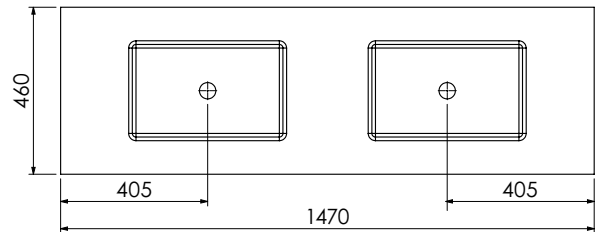

# Langton (630)

All dimensions are in millimetres

**DESCRIPTION**

Washstand drawer unit, 218mm drawer height (WS80)

**DATE**

January 2025

Mineral cast worktop with single basin  
600-WG-BAS12146/1B  
1210 x 460 x 120mm

# Langton (630)

All dimensions are in millimetres

**DESCRIPTION**

Washstand drawer unit, 218mm drawer height (WS120)

**DATE**

January 2025

Mineral cast worktop with double basins  
600-WG-BAS14746/1B2  
1470 x 460 x 120mm

Worktop for use with sit on basin  
650-XX-WT15146/25  
1470 x 460 x 100mm

**RANGE**

# Langton (630)

All dimensions are in millimetres

**DESCRIPTION**

Washstand drawer unit, 218mm drawer height (WS146)

**DATE**

January 2025

Mineral cast worktop with single basin  
600-WG-BAS6146/1B  
610 x 460 x 120mm