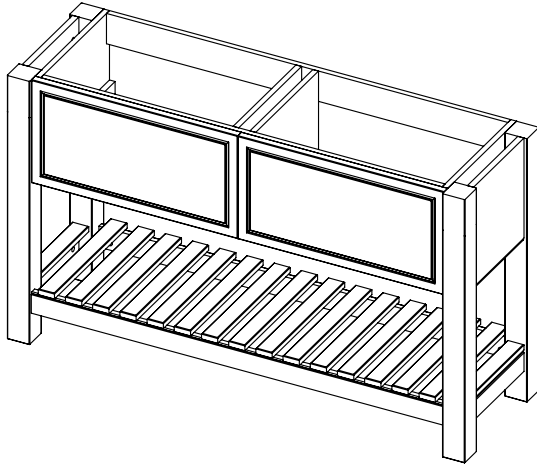

# Langton (630)

All dimensions are in millimetres

**DESCRIPTION**

Tall washstand drawer unit, 340mm drawer height (TWS120)

**DATE**

January 2025

**RANGE**