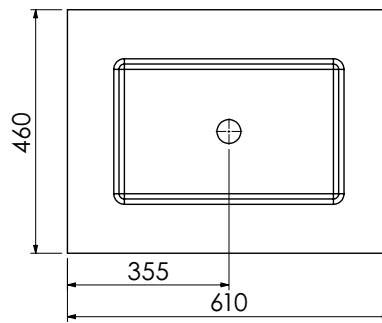

# Langton (630)

All dimensions are in millimetres

**DESCRIPTION**

Washstand drawer unit, 218mm drawer height (WS120)

**DATE**

January 2025

Mineral cast worktop with double basins  
600-WG-BAS14746/1B2  
1470 x 460 x 120mm

Worktop for use with sit on basin  
650-XX-WT15146/25  
1470 x 460 x 100mm

**RANGE**

# Langton (630)

All dimensions are in millimetres

**DESCRIPTION**

Washstand drawer unit, 218mm drawer height (WS146)

**DATE**

January 2025

Mineral cast worktop with single basin  
600-WG-BAS6146/1B  
610 x 460 x 120mm

# Langton (630)

All dimensions are in millimetres

**DESCRIPTION**

Washstand (no drawer), 218mm fixed front panel (BWS60)

**DATE**

January 2025

Mineral cast worktop with single basin  
600-WG-BAS8146/1B  
810 x 460 x 120mm