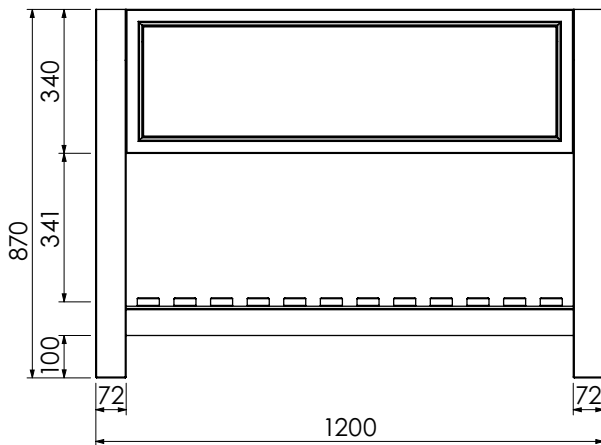

# Langton (630)

All dimensions are in millimetres

**DESCRIPTION**

Tall washstand drawer unit, 340mm drawer height (TWS80)

**DATE**

January 2025

**RANGE**

# Langton (630)

All dimensions are in millimetres

**DESCRIPTION**

Tall washstand drawer unit, 340mm drawer height (TWS120)

**DATE**

January 2025

**RANGE**