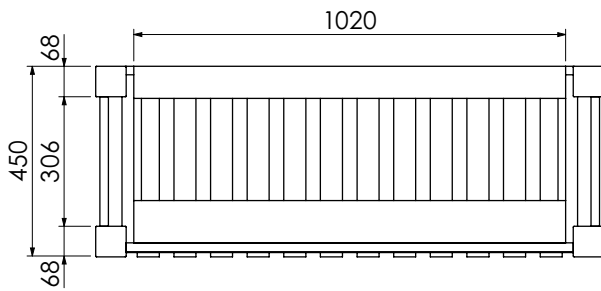

# Langton (630)

All dimensions are in millimetres

**DESCRIPTION**

Tall washstand door unit, 340mm door height (TWDOS80)

**DATE**

January 2025

**RANGE**

# Langton (630)

All dimensions are in millimetres

**DESCRIPTION**

Tall washstand drawer unit, 340mm drawer height (TWS80)

**DATE**

January 2025

**RANGE**