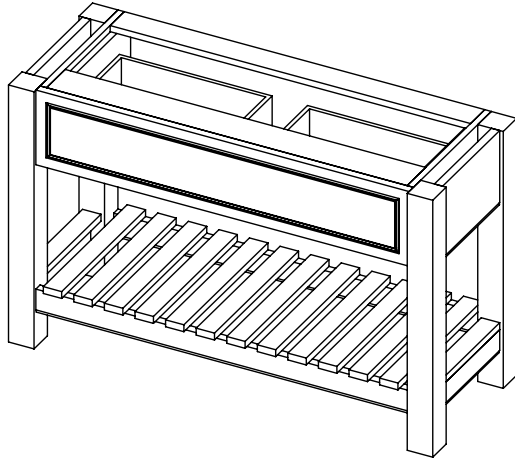

Worktop for use with sit on basin  
650-XX-WT8146/25  
810 x 460 x 25mm

**RANGE**

# Langton (630)

All dimensions are in millimetres

**DESCRIPTION**

Washstand drawer unit, 218mm drawer height (WS80)

**DATE**

January 2025

Mineral cast worktop with single basin  
600-WG-BAS12146/1B  
1210 x 460 x 120mm

Worktop for use with sit on basin  
650-XX-WT12146/25  
1210 x 460 x 25mm

**RANGE**