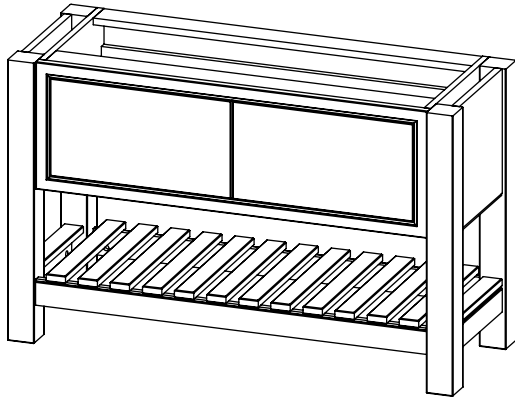

# Langton (630)

All dimensions are in millimetres

**DESCRIPTION**

Tall washstand door unit, 340mm door height (TWDOS80)

**DATE**

January 2025

**RANGE**