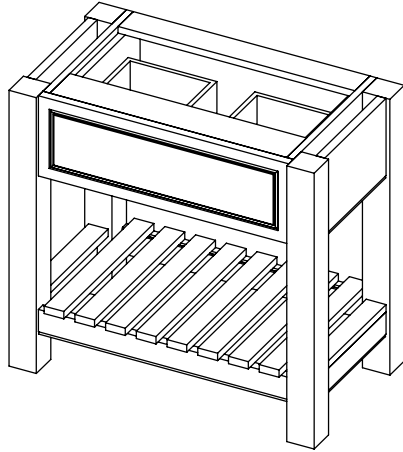

# Langton (630)

All dimensions are in millimetres

**DESCRIPTION**

Washstand drawer unit, 218mm drawer height (WS60)

**DATE**

January 2025

Mineral cast worktop with single basin  
600-WG-BAS8146/1B  
810 x 460 x 120mm

Worktop for use with sit on basin  
650-XX-WT8146/25  
810 x 460 x 25mm

**RANGE**

# Langton (630)

All dimensions are in millimetres

**DESCRIPTION**

Washstand drawer unit, 218mm drawer height (WS80)

**DATE**

January 2025

Mineral cast worktop with single basin  
600-WG-BAS12146/1B  
1210 x 460 x 120mm