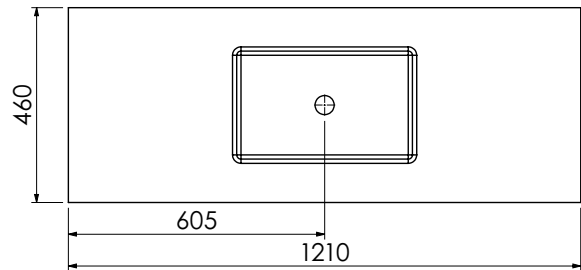

# Langton (630)

All dimensions are in millimetres

**DESCRIPTION**

Washstand drawer unit, 218mm drawer height (WS60)

**DATE**

January 2025

Mineral cast worktop with single basin  
600-WG-BAS8146/1B  
810 x 460 x 120mm

# Langton (630)

All dimensions are in millimetres

**DESCRIPTION**

Washstand drawer unit, 218mm drawer height (WS80)

**DATE**

January 2025

Mineral cast worktop with single basin  
600-WG-BAS12146/1B  
1210 x 460 x 120mm

Worktop for use with sit on basin  
650-XX-WT12146/25  
1210 x 460 x 25mm

**RANGE**

# Langton (630)

All dimensions are in millimetres

**DESCRIPTION**

Washstand drawer unit, 218mm drawer height (WS120)

**DATE**

January 2025

Mineral cast worktop with double basins  
600-WG-BAS14746/1B2  
1470 x 460 x 120mm