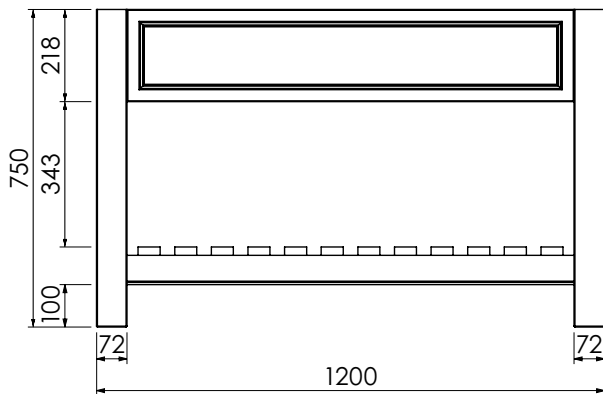

# Langton (630)

All dimensions are in millimetres

**DESCRIPTION**

Washstand drawer unit, 218mm drawer height (WS60)

**DATE**

January 2025

Mineral cast worktop with single basin  
600-WG-BAS8146/1B  
810 x 460 x 120mm

# Langton (630)

All dimensions are in millimetres

**DESCRIPTION**

Washstand drawer unit, 218mm drawer height (WS80)

**DATE**

January 2025

Mineral cast worktop with single basin  
600-WG-BAS12146/1B  
1210 x 460 x 120mm

Worktop for use with sit on basin  
650-XX-WT12146/25  
1210 x 460 x 25mm

**RANGE**

# Langton (630)

All dimensions are in millimetres

**DESCRIPTION**

Washstand drawer unit, 218mm drawer height (WS120)

**DATE**

January 2025

Mineral cast worktop with double basins  
600-WG-BAS14746/1B2  
1470 x 460 x 120mm