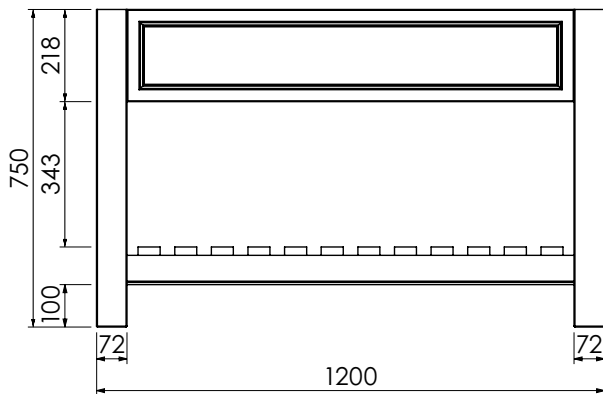

# Langton (630)

All dimensions are in millimetres

**DESCRIPTION**

Washstand (no drawer), 218mm fixed front panel (BWS80)

**DATE**

January 2025

Mineral cast worktop with single basin  
600-WG-BAS12146/1B  
1210 x 460 x 120mm

Worktop for use with sit on basin  
650-XX-WT12146/25  
1210 x 460 x 25mm

**RANGE**