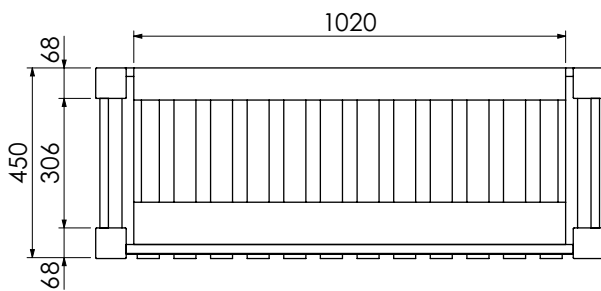

# Langton (630)

All dimensions are in millimetres

**DESCRIPTION**

Tall washstand drawer unit, 340mm drawer height (TWS80)

**DATE**

January 2025

**RANGE**

# Langton (630)

All dimensions are in millimetres

**DESCRIPTION**

Tall washstand drawer unit, 340mm drawer height (TWS120)

**DATE**

January 2025

**RANGE**

# Langton (630)

All dimensions are in millimetres

**DESCRIPTION**

Tall washstand drawer unit, 340mm drawer height (TWS146)

**DATE**

January 2025

**E:** [sales@burbidgebathroommakers.co.uk](mailto:sales@burbidgebathroommakers.co.uk)