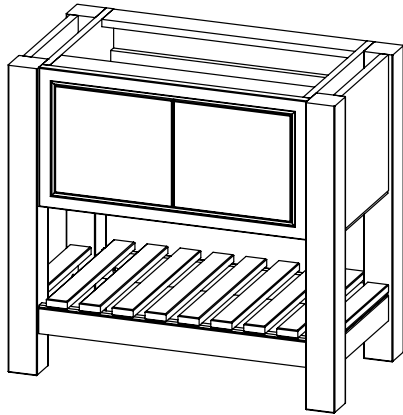

# Langton (630)

All dimensions are in millimetres

**DESCRIPTION**

Washstand (no drawer), 218mm fixed front panel (BWS120)

**DATE**

January 2025

**RANGE**