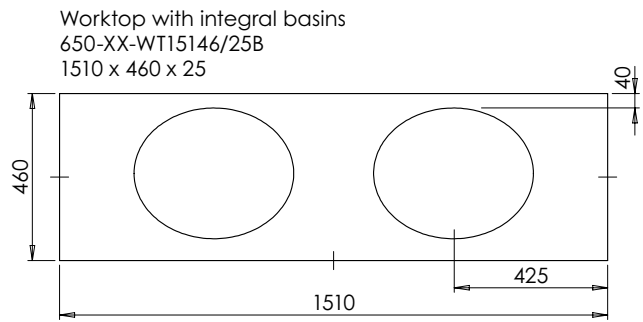

# Langton (630)

All dimensions are in millimetres

**DESCRIPTION**

Tall washstand drawer unit, 340mm drawer height (TWS80)

**DATE**

January 2025

**RANGE**

# Langton (630)

All dimensions are in millimetres

**DESCRIPTION**

Tall washstand drawer unit, 340mm drawer height (TWS120)

**DATE**

January 2025

**RANGE**

# Langton (630)

All dimensions are in millimetres

**DESCRIPTION**

Tall washstand drawer unit, 340mm drawer height (TWS146)

**DATE**

January 2025

**E:** [sales@burbidgebathroommakers.co.uk](mailto:sales@burbidgebathroommakers.co.uk)