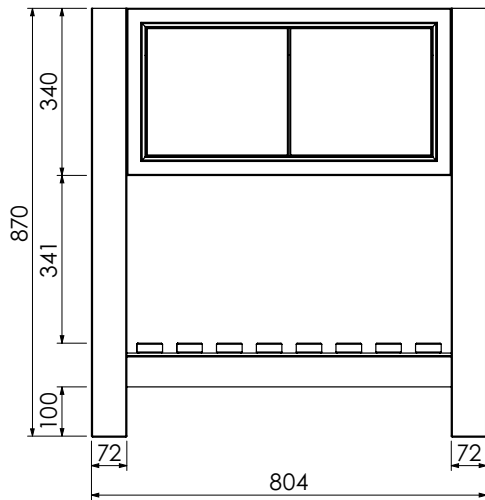

# Langton (630)

All dimensions are in millimetres

**DESCRIPTION**

Washstand (no drawer), 218mm fixed front panel (BWS80)

**DATE**

January 2025

Mineral cast worktop with single basin  
600-WG-BAS12146/1B  
1210 x 460 x 120mm

Worktop for use with sit on basin  
650-XX-WT12146/25  
1210 x 460 x 25mm

**RANGE**

# Langton (630)

All dimensions are in millimetres

**DESCRIPTION**

Washstand (no drawer), 218mm fixed front panel (BWS120)

**DATE**

January 2025

**RANGE**

# Langton (630)

All dimensions are in millimetres

**DESCRIPTION**

Tall washstand door unit, 340mm door height (TWDOS80)

**DATE**

January 2025

**RANGE**