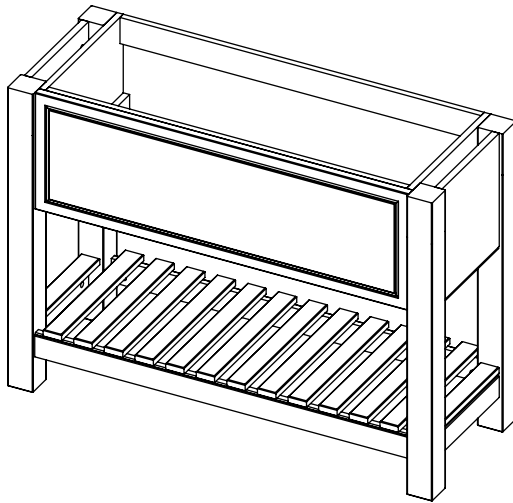

# Langton (630)

All dimensions are in millimetres

**DESCRIPTION**

Tall washstand drawer unit, 340mm drawer height (TWS80)

**DATE**

January 2025

**RANGE**