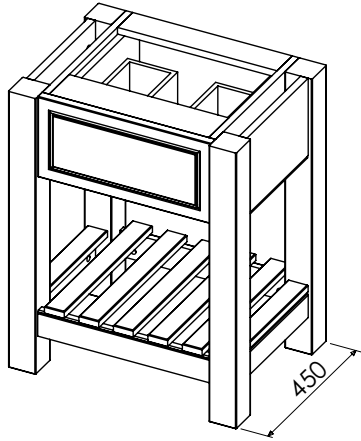

BURBIDGE & SON

EST. 1867

**BATHROOM FURNITURE  
MAKERS™**

**LANGTON SPECIFICATION GUIDE**

Mineral cast worktop with single basin  
600-WG-BAS6146/1B  
610 x 460 x 120mm

Worktop for use with sit on basin  
650-XX-WT6146/25  
610 x 460 x 25mm

# Langton (630)

All dimensions are in millimetres

**DESCRIPTION**

Washstand drawer unit, 218mm drawer height (WS60)

**DATE**

January 2025

Mineral cast worktop with single basin  
600-WG-BAS8146/1B  
810 x 460 x 120mm

Worktop for use with sit on basin  
650-XX-WT8146/25  
810 x 460 x 25mm

**RANGE**