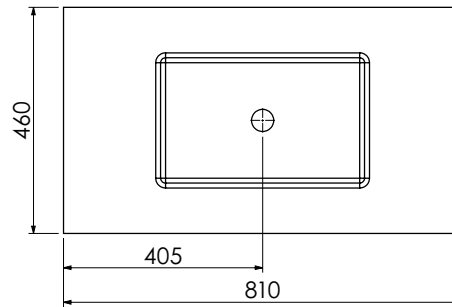

# Langton (630)

All dimensions are in millimetres

**DESCRIPTION**

Washstand drawer unit, 218mm drawer height (WS146)

**DATE**

January 2025

Mineral cast worktop with single basin  
600-WG-BAS6146/1B  
610 x 460 x 120mm

# Langton (630)

All dimensions are in millimetres

**DESCRIPTION**

Washstand (no drawer), 218mm fixed front panel (BWS60)

**DATE**

January 2025

Mineral cast worktop with single basin  
600-WG-BAS8146/1B  
810 x 460 x 120mm

Worktop for use with sit on basin  
650-XX-WT8146/25  
810 x 460 x 25mm

**RANGE**

# Langton (630)

All dimensions are in millimetres

**DESCRIPTION**

Washstand (no drawer), 218mm fixed front panel (BWS80)

**DATE**

January 2025

Mineral cast worktop with single basin  
600-WG-BAS12146/1B  
1210 x 460 x 120mm