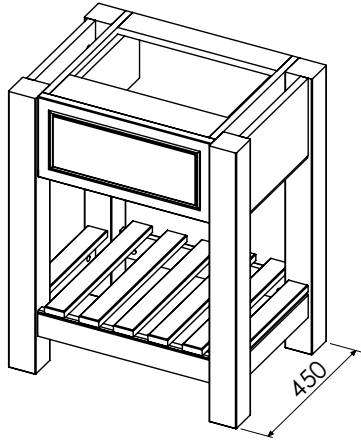

Worktop for use with sit on basin  
650-XX-WT15146/25  
1470 x 460 x 100mm

**RANGE**

# Langton (630)

All dimensions are in millimetres

**DESCRIPTION**

Washstand drawer unit, 218mm drawer height (WS146)

**DATE**

January 2025

Mineral cast worktop with single basin  
600-WG-BAS6146/1B  
610 x 460 x 120mm

Worktop for use with sit on basin  
650-XX-WT6146/25  
610 x 460 x 25mm

**RANGE**