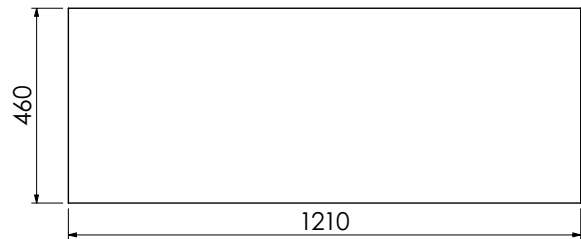

Worktop for use with sit on basin
650-XX-WT12146/25
1210 x 460 x 25mm