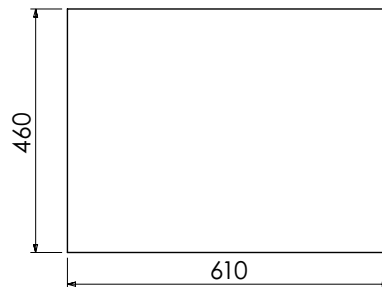

BURBIDGE & SON

EST. 1867

**BATHROOM FURNITURE  
MAKERS™**

**LANGTON SPECIFICATION GUIDE**

Mineral cast worktop with single basin  
600-WG-BAS6146/1B  
610 x 460 x 120mm

Worktop for use with sit on basin  
650-XX-WT6146/25  
610 x 460 x 25mm

# Langton (630)

All dimensions are in millimetres

**DESCRIPTION**

Washstand drawer unit, 218mm drawer height (WS60)

**DATE**

January 2025

Mineral cast worktop with single basin  
600-WG-BAS8146/1B  
810 x 460 x 120mm