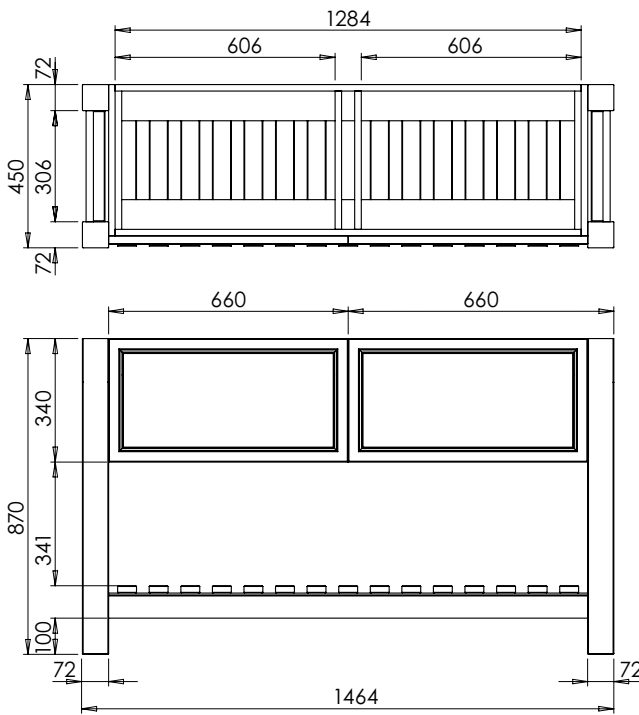

# Langton (630)

All dimensions are in millimetres

**DESCRIPTION**

Washstand (no drawer), 218mm fixed front panel (BWS80)

**DATE**

January 2025

Mineral cast worktop with single basin  
600-WG-BAS12146/1B  
1210 x 460 x 120mm

# Langton (630)

All dimensions are in millimetres

**DESCRIPTION**

Tall washstand drawer unit, 340mm drawer height (TWS80)

**DATE**

January 2025

**RANGE**

# Langton (630)

All dimensions are in millimetres

**DESCRIPTION**

Tall washstand drawer unit, 340mm drawer height (TWS120)

**DATE**

January 2025

**RANGE**

# Langton (630)

All dimensions are in millimetres

**DESCRIPTION**

Tall washstand drawer unit, 340mm drawer height (TWS146)

**DATE**

January 2025

**E:** [sales@burbidgebathroommakers.co.uk](mailto:sales@burbidgebathroommakers.co.uk)