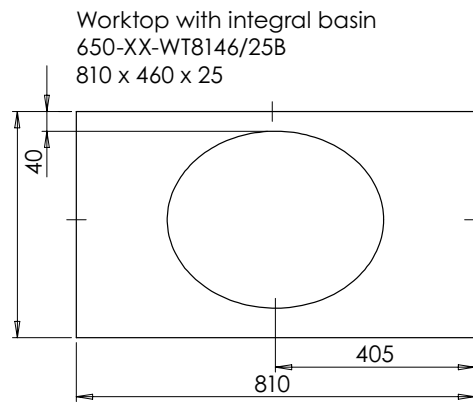

# Langton (630)

All dimensions are in millimetres

**DESCRIPTION**

Tall washstand door unit, 340mm door height (TWDOS80)

**DATE**

January 2025

**RANGE**

# Langton (630)

All dimensions are in millimetres

**DESCRIPTION**

Tall washstand door unit, 340mm door height (TWDOS120)

**DATE**

January 2025

**RANGE**

# Langton (630)

All dimensions are in millimetres

**DESCRIPTION**

Tall washstand drawer unit, 340mm drawer height (TWS80)

**DATE**

January 2025

**RANGE**