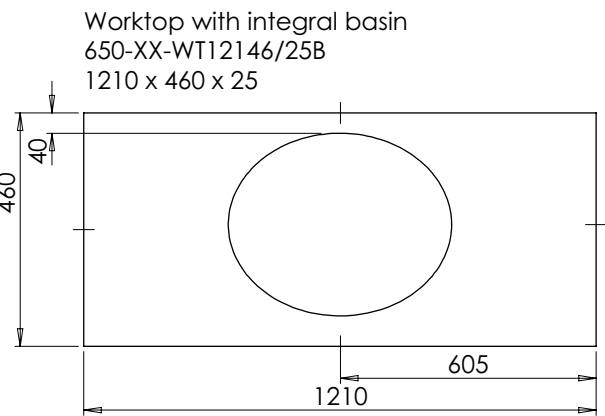

# Langton (630)

All dimensions are in millimetres

**DESCRIPTION**

Tall washstand door unit, 340mm door height (TWDOS120)

**DATE**

January 2025

**RANGE**

# Langton (630)

All dimensions are in millimetres

**DESCRIPTION**

Tall washstand drawer unit, 340mm drawer height (TWS80)

**DATE**

January 2025

**RANGE**

# Langton (630)

All dimensions are in millimetres

**DESCRIPTION**

Tall washstand drawer unit, 340mm drawer height (TWS120)

**DATE**

January 2025

**RANGE**

# Langton (630)

All dimensions are in millimetres

**DESCRIPTION**

Tall washstand drawer unit, 340mm drawer height (TWS146)

**DATE**

January 2025

**E:** [sales@burbidgebathroommakers.co.uk](mailto:sales@burbidgebathroommakers.co.uk)