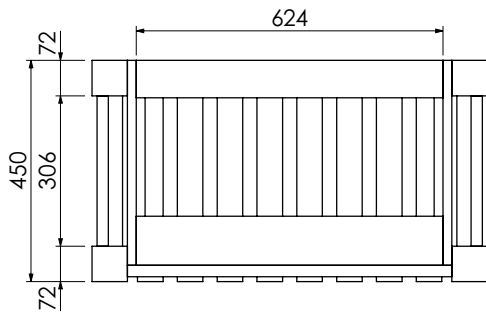

# Langton (630)

All dimensions are in millimetres

**DESCRIPTION**

Washstand (no drawer), 218mm fixed front panel (BWS60)

**DATE**

January 2025

Mineral cast worktop with single basin  
600-WG-BAS8146/1B  
810 x 460 x 120mm

Worktop for use with sit on basin  
650-XX-WT8146/25  
810 x 460 x 25mm

**RANGE**

# Langton (630)

All dimensions are in millimetres

**DESCRIPTION**

Washstand (no drawer), 218mm fixed front panel (BWS80)

**DATE**

January 2025

Mineral cast worktop with single basin  
600-WG-BAS12146/1B  
1210 x 460 x 120mm