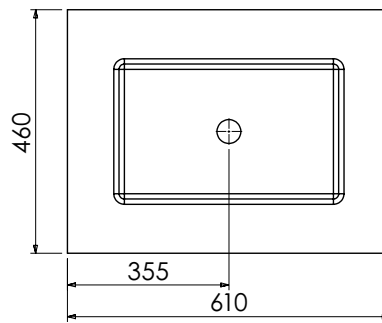

BURBIDGE & SON

EST. 1867

**BATHROOM FURNITURE  
MAKERS™**

**LANGTON SPECIFICATION GUIDE**

Mineral cast worktop with single basin  
600-WG-BAS6146/1B  
610 x 460 x 120mm

Worktop for use with sit on basin  
650-XX-WT6146/25  
610 x 460 x 25mm

# Langton (630)

All dimensions are in millimetres

**DESCRIPTION**

Washstand drawer unit, 218mm drawer height (WS60)

**DATE**

January 2025

Mineral cast worktop with single basin  
600-WG-BAS8146/1B  
810 x 460 x 120mm

Worktop for use with sit on basin  
650-XX-WT8146/25  
810 x 460 x 25mm

**RANGE**

# Langton (630)

All dimensions are in millimetres

**DESCRIPTION**

Washstand drawer unit, 218mm drawer height (WS80)

**DATE**

January 2025

Mineral cast worktop with single basin  
600-WG-BAS12146/1B  
1210 x 460 x 120mm