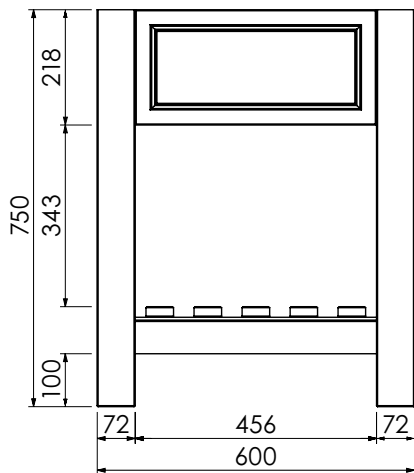

# Langton (630)

All dimensions are in millimetres

**DESCRIPTION**

Washstand drawer unit, 218mm drawer height (WS120)

**DATE**

January 2025

Mineral cast worktop with double basins  
600-WG-BAS14746/1B2  
1470 x 460 x 120mm

Worktop for use with sit on basin  
650-XX-WT15146/25  
1470 x 460 x 100mm

**RANGE**

# Langton (630)

All dimensions are in millimetres

**DESCRIPTION**

Washstand drawer unit, 218mm drawer height (WS146)

**DATE**

January 2025

Mineral cast worktop with single basin  
600-WG-BAS6146/1B  
610 x 460 x 120mm

Worktop for use with sit on basin  
650-XX-WT6146/25  
610 x 460 x 25mm

**RANGE**