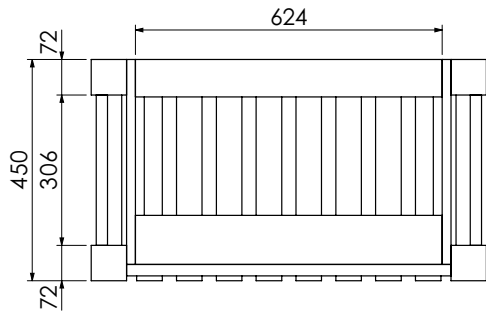

Worktop for use with sit on basin  
650-XX-WT12146/25  
1210 x 460 x 25mm

**RANGE**

# Langton (630)

All dimensions are in millimetres

**DESCRIPTION**

Washstand (no drawer), 218mm fixed front panel (BWS120)

**DATE**

January 2025

**RANGE**

# Langton (630)

All dimensions are in millimetres

**DESCRIPTION**

Tall washstand door unit, 340mm door height (TWDOS80)

**DATE**

January 2025

**RANGE**

# Langton (630)

All dimensions are in millimetres

**DESCRIPTION**

Tall washstand drawer unit, 340mm drawer height (TWS80)

**DATE**

January 2025

**RANGE**