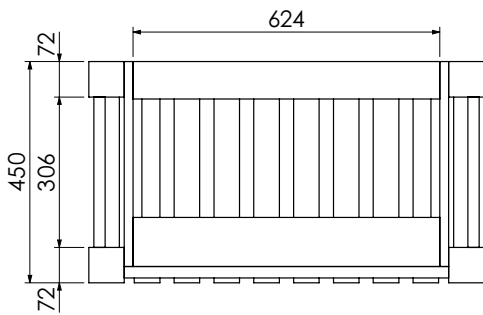

# Langton (630)

All dimensions are in millimetres

**DESCRIPTION**

Tall washstand door unit, 340mm door height (TWDOS80)

**DATE**

January 2025

**RANGE**

# Langton (630)

All dimensions are in millimetres

**DESCRIPTION**

Tall washstand door unit, 340mm door height (TWDOS120)

**DATE**

January 2025

**RANGE**

# Langton (630)

All dimensions are in millimetres

**DESCRIPTION**

Tall washstand drawer unit, 340mm drawer height (TWS80)

**DATE**

January 2025

**RANGE**

# Langton (630)

All dimensions are in millimetres

**DESCRIPTION**

Tall washstand drawer unit, 340mm drawer height (TWS120)

**DATE**

January 2025

**RANGE**