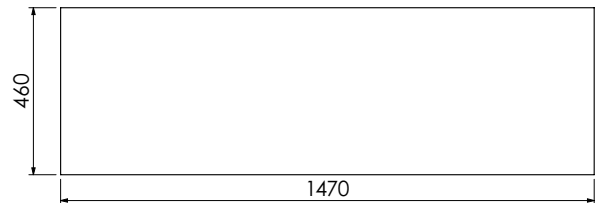

Worktop for use with sit on basin
650-XX-WT15146/25
1470 x 460 x 100mm