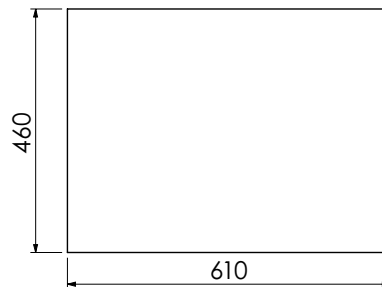

Worktop for use with sit on basin
650-XX-WT6146/25
610 x 460 x 25mm