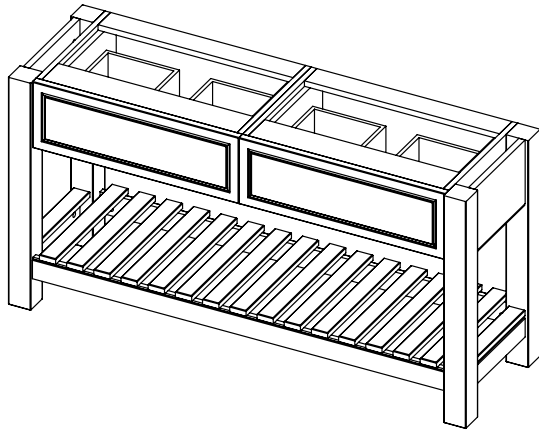

Worktop for use with sit on basin  
650-XX-WT12146/25  
1210 x 460 x 25mm

**RANGE**

# Langton (630)

All dimensions are in millimetres

**DESCRIPTION**

Washstand drawer unit, 218mm drawer height (WS120)

**DATE**

January 2025

Mineral cast worktop with double basins  
600-WG-BAS14746/1B2  
1470 x 460 x 120mm

Worktop for use with sit on basin  
650-XX-WT15146/25  
1470 x 460 x 100mm

**RANGE**