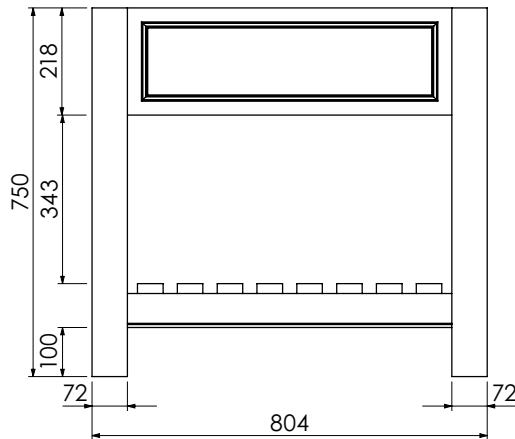

# Langton (630)

All dimensions are in millimetres

**DESCRIPTION**

Washstand drawer unit, 218mm drawer height (WS60)

**DATE**

January 2025

Mineral cast worktop with single basin  
600-WG-BAS8146/1B  
810 x 460 x 120mm

Worktop for use with sit on basin  
650-XX-WT8146/25  
810 x 460 x 25mm

**RANGE**

# Langton (630)

All dimensions are in millimetres

**DESCRIPTION**

Washstand drawer unit, 218mm drawer height (WS80)

**DATE**

January 2025

Mineral cast worktop with single basin  
600-WG-BAS12146/1B  
1210 x 460 x 120mm

# Langton (630)

All dimensions are in millimetres

**DESCRIPTION**

Washstand drawer unit, 218mm drawer height (WS120)

**DATE**

January 2025

Mineral cast worktop with double basins  
600-WG-BAS14746/1B2  
1470 x 460 x 120mm