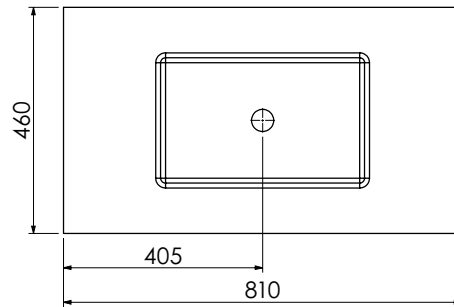

# Langton (630)

All dimensions are in millimetres

**DESCRIPTION**

Washstand drawer unit, 218mm drawer height (WS60)

**DATE**

January 2025

Mineral cast worktop with single basin  
600-WG-BAS8146/1B  
810 x 460 x 120mm

Worktop for use with sit on basin  
650-XX-WT8146/25  
810 x 460 x 25mm

**RANGE**

# Langton (630)

All dimensions are in millimetres

**DESCRIPTION**

Washstand drawer unit, 218mm drawer height (WS80)

**DATE**

January 2025

Mineral cast worktop with single basin  
600-WG-BAS12146/1B  
1210 x 460 x 120mm

# Langton (630)

All dimensions are in millimetres

**DESCRIPTION**

Washstand drawer unit, 218mm drawer height (WS120)

**DATE**

January 2025

Mineral cast worktop with double basins  
600-WG-BAS14746/1B2  
1470 x 460 x 120mm