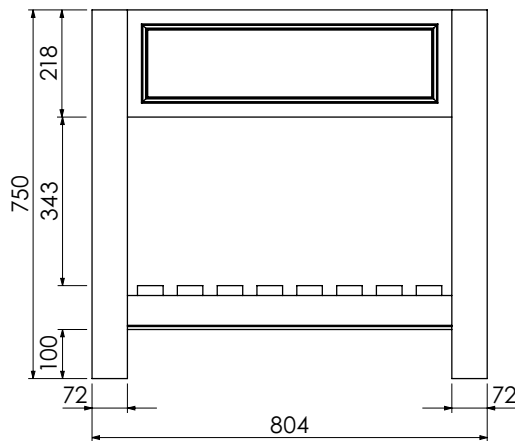

# Langton (630)

All dimensions are in millimetres

**DESCRIPTION**

Washstand drawer unit, 218mm drawer height (WS146)

**DATE**

January 2025

Mineral cast worktop with single basin  
600-WG-BAS6146/1B  
610 x 460 x 120mm

# Langton (630)

All dimensions are in millimetres

**DESCRIPTION**

Washstand (no drawer), 218mm fixed front panel (BWS60)

**DATE**

January 2025

Mineral cast worktop with single basin  
600-WG-BAS8146/1B  
810 x 460 x 120mm

Worktop for use with sit on basin  
650-XX-WT8146/25  
810 x 460 x 25mm

**RANGE**

# Langton (630)

All dimensions are in millimetres

**DESCRIPTION**

Washstand (no drawer), 218mm fixed front panel (BWS80)

**DATE**

January 2025

Mineral cast worktop with single basin  
600-WG-BAS12146/1B  
1210 x 460 x 120mm