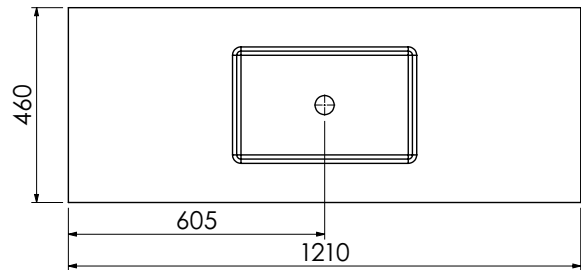

Worktop for use with sit on basin  
650-XX-WT8146/25  
810 x 460 x 25mm

**RANGE**

# Langton (630)

All dimensions are in millimetres

**DESCRIPTION**

Washstand (no drawer), 218mm fixed front panel (BWS80)

**DATE**

January 2025

Mineral cast worktop with single basin  
600-WG-BAS12146/1B  
1210 x 460 x 120mm

Worktop for use with sit on basin  
650-XX-WT12146/25  
1210 x 460 x 25mm

**RANGE**