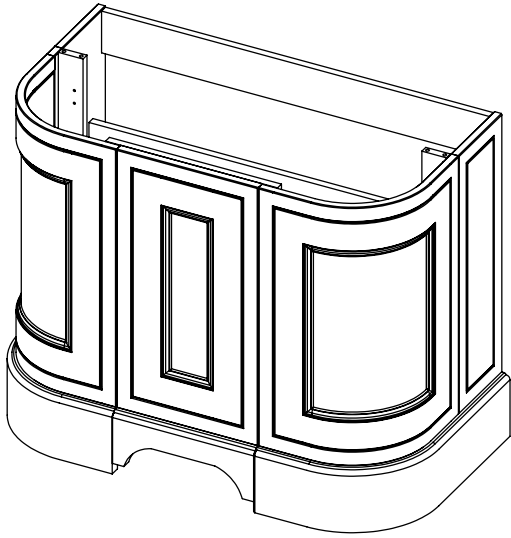

Thickness 25mm

RANGE

Tetbury Curved (620)

All dimensions are in millimetres

DESCRIPTION

1 door/ 2 drawer curved unit, right hand (RCVU101D)

DATE

January 2025