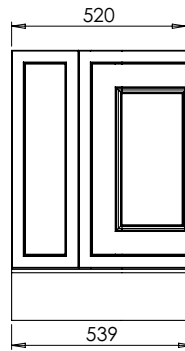

DATE

January 2025

650-XX-WT16653/25BCE

RANGE

Tetbury Curved (620)

All dimensions are in millimetres

DESCRIPTION

5 door curved unit (CVU168)

DATE

January 2025

650-XX-WT16653/25BCE

RANGE

Tetbury Curved (620)

All dimensions are in millimetres

DESCRIPTION

2 door / 2 drawer curved unit (CVU168D)

DATE

January 2025

650-XX-WT16853/25CL

RANGE

Tetbury Curved (620)

All dimensions are in millimetres

DESCRIPTION

5 door curved unit, left hand (LCVU170)

DATE

January 2025

650-XX-WT16853/25CL

RANGE

Tetbury Curved (620)

All dimensions are in millimetres

DESCRIPTION

1 door/ 4 drawer curved unit, left hand (LCVU170D)