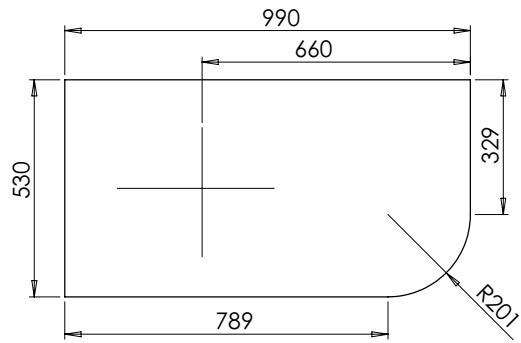

All dimensions are in millimetres

DESCRIPTION

3 door curved unit, left hand (LCVU101)

DATE

January 2025

650-XX-WT9953/25CL

Thickness 25mm

RANGE

Tetbury Curved (620)

All dimensions are in millimetres

DESCRIPTION

1 door/ 2 drawer curved unit, left hand (LCVU101D)

DATE

January 2025

650-XX-WT9953/25CR

Thickness 25mm

RANGE

Tetbury Curved (620)

All dimensions are in millimetres

DESCRIPTION

3 door curved unit, right hand (RCVU101)

DATE

January 2025

650-XX-WT9953/25CR

650-XX-WT13353/25CL

Thickness 25mm

RANGE

Tetbury Curved (620)

All dimensions are in millimetres

DESCRIPTION

4 door curved unit, left hand (LCVU134)

DATE