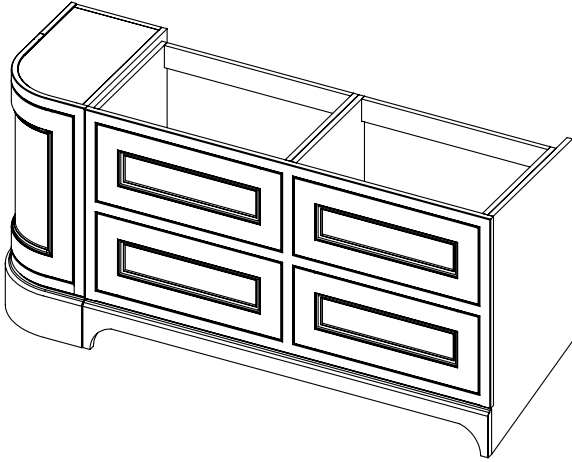

650-XX-WT16853/25CL

RANGE

Tetbury Curved (620)

All dimensions are in millimetres

DESCRIPTION

1 door/ 4 drawer curved unit, left hand (LCVU170D)

DATE

January 2025