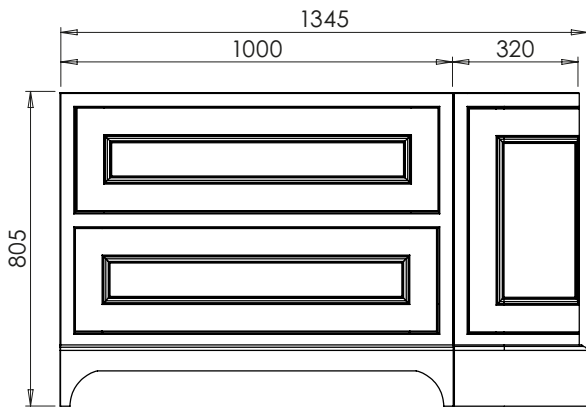

DATE

January 2025

650-XX-WT13353/25CR

RANGE

Tetbury Curved (620)

All dimensions are in millimetres

DESCRIPTION

4 door curved unit, right hand (RCVU134)

DATE

January 2025

650-XX-WT13353/25CR

RANGE

Tetbury Curved (620)

All dimensions are in millimetres

DESCRIPTION

1 door/ 2 drawer curved unit, right hand (RCVU134D)

DATE

January 2025

650-XX-WT16653/25BCE

RANGE

Tetbury Curved (620)

All dimensions are in millimetres

DESCRIPTION

5 door curved unit (CVU168)