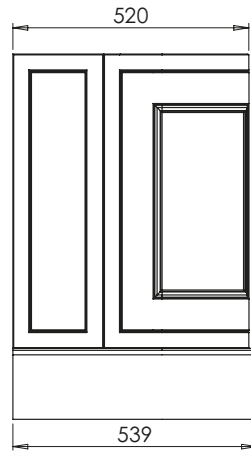

650-XX-WT13253/25BCE

RANGE

Tetbury Curved (620)

All dimensions are in millimetres

DESCRIPTION

4 door curved unit (CVU134)

DATE

January 2025

650-XX-WT13253/25BCE

RANGE

Tetbury Curved (620)

All dimensions are in millimetres

DESCRIPTION

2 door / 2 drawer curved unit (CVU134D)

DATE

January 2025

650-XX-WT13353/25CL

Thickness 25mm

RANGE

Tetbury Curved (620)

All dimensions are in millimetres

DESCRIPTION

4 door curved unit, left hand (LCVU134)

DATE

January 2025

650-XX-WT13353/25CL

Thickness 25mm

RANGE

Tetbury Curved (620)

All dimensions are in millimetres

DESCRIPTION

1 door/ 2 drawer curved unit, left hand (LCVU134D)