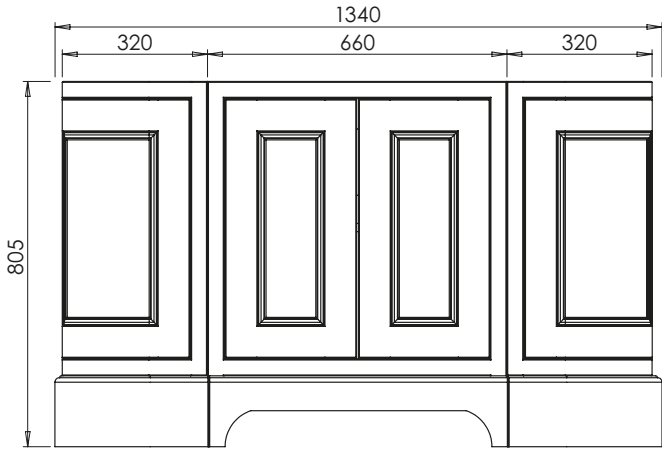

650-XX-WT10053/25BCE

RANGE

Tetbury Curved (620)

All dimensions are in millimetres

DESCRIPTION

2 door/ 2 drawer curved unit (CVU102D)

DATE

January 2025

650-XX-WT13253/25BCE

RANGE

Tetbury Curved (620)

All dimensions are in millimetres

DESCRIPTION

4 door curved unit (CVU134)

DATE

January 2025