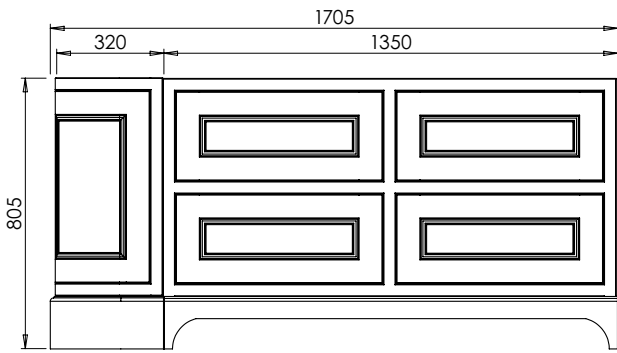

DATE

January 2025

650-XX-WT16853/25CL

RANGE

Tetbury Curved (620)

All dimensions are in millimetres

DESCRIPTION

5 door curved unit, left hand (LCVU170)

DATE

January 2025

650-XX-WT16853/25CL

RANGE

Tetbury Curved (620)

All dimensions are in millimetres

DESCRIPTION

1 door/ 4 drawer curved unit, left hand (LCVU170D)

DATE

January 2025

650-XX-WT16853/25CR

RANGE

Tetbury Curved (620)

All dimensions are in millimetres

DESCRIPTION

5 door curved unit, right hand (RCVU170)