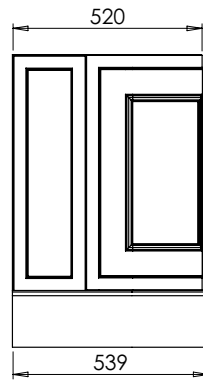

DATE

January 2025

650-XX-WT13353/25CR

RANGE

Tetbury Curved (620)

All dimensions are in millimetres

DESCRIPTION

1 door/ 2 drawer curved unit, right hand (RCVU134D)

DATE

January 2025

650-XX-WT16653/25BCE

RANGE

Tetbury Curved (620)

All dimensions are in millimetres

DESCRIPTION

5 door curved unit (CVU168)

DATE

January 2025

650-XX-WT16653/25BCE

RANGE

Tetbury Curved (620)

All dimensions are in millimetres

DESCRIPTION

2 door / 2 drawer curved unit (CVU168D)

DATE

January 2025

650-XX-WT16853/25CL

RANGE

Tetbury Curved (620)

All dimensions are in millimetres

DESCRIPTION

5 door curved unit, left hand (LCVU170)