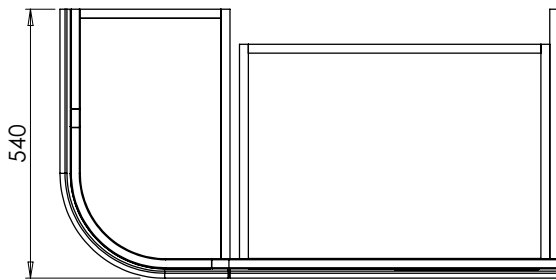

650-XX-WT9953/25CL

Thickness 25mm

RANGE

Tetbury Curved (620)

All dimensions are in millimetres

DESCRIPTION

3 door curved unit, left hand (LCVU101)

DATE

January 2025