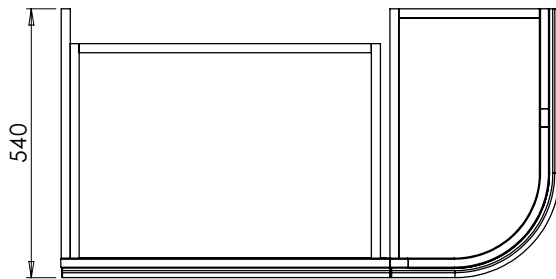

RANGE

Tetbury Curved (620)

All dimensions are in millimetres

DESCRIPTION

3 door curved unit, right hand (RCVU101)

DATE

January 2025

650-XX-WT9953/25CR

Thickness 25mm

RANGE

Tetbury Curved (620)

All dimensions are in millimetres

DESCRIPTION

1 door/ 2 drawer curved unit, right hand (RCVU101D)

DATE

January 2025