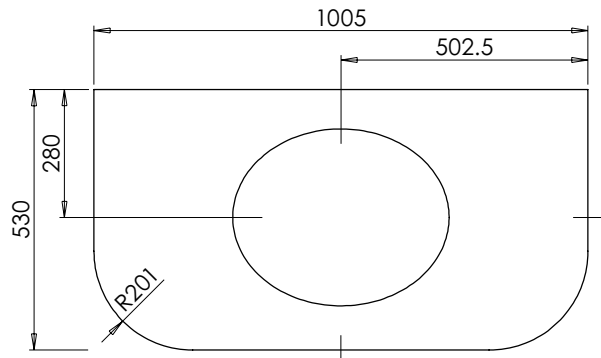

650-XX-WT10053/25BCE

RANGE

Tetbury Curved (620)

All dimensions are in millimetres

DESCRIPTION

3 door curved unit (CVU102)

DATE

January 2025

650-XX-WT10053/25BCE

RANGE

Tetbury Curved (620)

All dimensions are in millimetres

DESCRIPTION

2 door/ 2 drawer curved unit (CVU102D)

DATE

January 2025

650-XX-WT13253/25BCE

RANGE

Tetbury Curved (620)

All dimensions are in millimetres

DESCRIPTION

4 door curved unit (CVU134)

DATE

January 2025

650-XX-WT13353/25CL

Thickness 25mm

RANGE

Tetbury Curved (620)

All dimensions are in millimetres

DESCRIPTION

4 door curved unit, left hand (LCVU134)

DATE