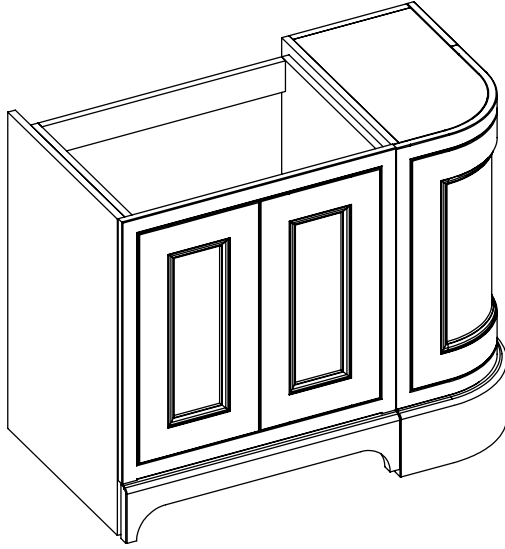

Tetbury Curved (620)

All dimensions are in millimetres

DESCRIPTION

1 door/ 2 drawer curved unit, left hand (LCVU101D)

DATE

January 2025

650-XX-WT9953/25CR

Thickness 25mm