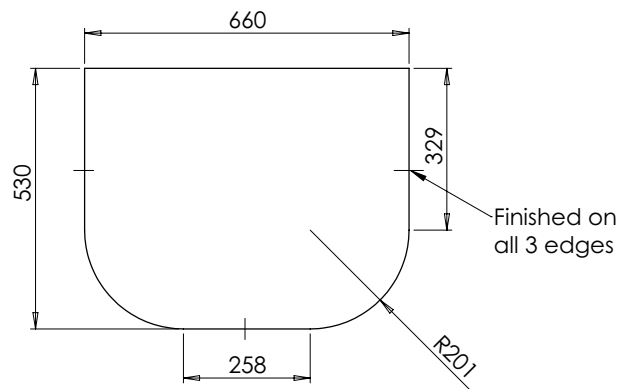

BURBIDGE & SON

EST. 1867

**BATHROOM FURNITURE
MAKERS™**

TETBURY CURVED SPECIFICATION GUIDE

650-XX-WT6653/25CE

RANGE

Tetbury Curved (620)

All dimensions are in millimetres

All dimensions are in millimetres

DESCRIPTION

3 door curved unit, left hand (LCVU101)

DATE

January 2025

650-XX-WT9953/25CL

Thickness 25mm

RANGE

650-XX-WT13353/25CL

Thickness 25mm

RANGE

Tetbury Curved (620)

All dimensions are in millimetres

DESCRIPTION

4 door curved unit, left hand (LCVU134)

DATE

DATE

January 2025

650-XX-WT16853/25CL

RANGE

Tetbury Curved (620)

All dimensions are in millimetres

DESCRIPTION

5 door curved unit, left hand (LCVU170)