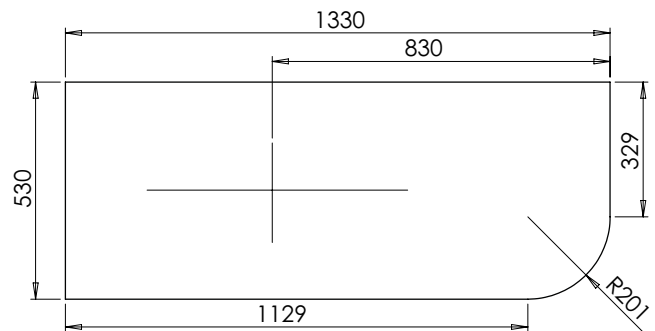

650-XX-WT13353/25CR