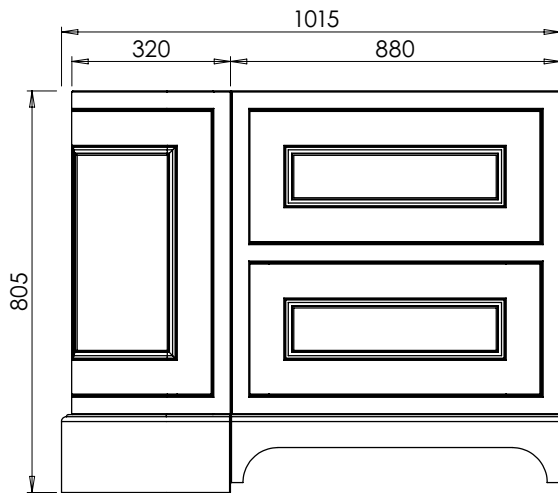

BURBIDGE & SON

EST. 1867

**BATHROOM FURNITURE
MAKERS™**

TETBURY CURVED SPECIFICATION GUIDE

650-XX-WT6653/25CE

RANGE

Tetbury Curved (620)

All dimensions are in millimetres

DESCRIPTION

2 door curved unit (CVU68)

DATE

January 2025

650-XX-WT9953/25CL

Thickness 25mm

RANGE

Tetbury Curved (620)

All dimensions are in millimetres

DESCRIPTION

3 door curved unit, left hand (LCVU101)

DATE

January 2025

650-XX-WT9953/25CL

Thickness 25mm

RANGE

Tetbury Curved (620)

All dimensions are in millimetres

DESCRIPTION

1 door/ 2 drawer curved unit, left hand (LCVU101D)

DATE

January 2025

650-XX-WT9953/25CR

Thickness 25mm