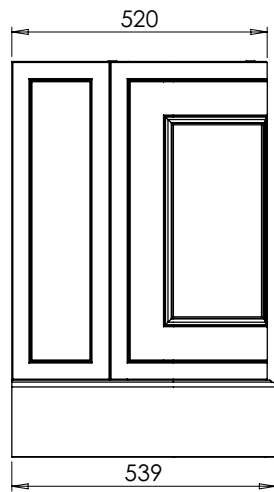

BURBIDGE & SON

EST. 1867

**BATHROOM FURNITURE
MAKERS™**

TETBURY CURVED SPECIFICATION GUIDE

650-XX-WT6653/25CE

RANGE

Tetbury Curved (620)

All dimensions are in millimetres

DESCRIPTION

2 door curved unit (CVU68)

DATE

January 2025

650-XX-WT9953/25CL

Thickness 25mm

RANGE

Tetbury Curved (620)

Tetbury Curved (620)

All dimensions are in millimetres

DESCRIPTION

1 door/ 2 drawer curved unit, left hand (LCVU101D)

DATE

January 2025

650-XX-WT9953/25CR

Thickness 25mm

650-XX-WT13353/25CL

Thickness 25mm

RANGE

Tetbury Curved (620)

All dimensions are in millimetres

DESCRIPTION

4 door curved unit, left hand (LCVU134)

DATE