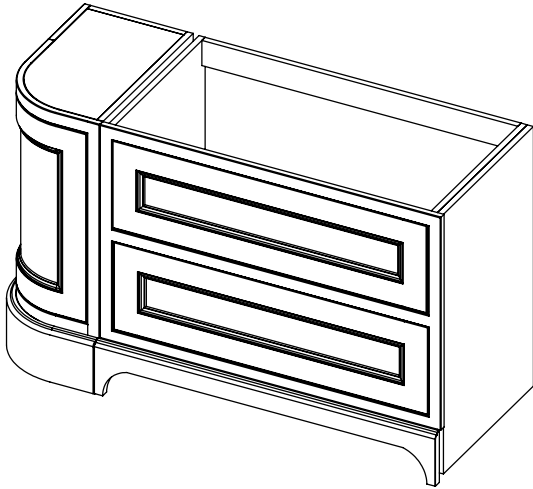

650-XX-WT13353/25CL

Thickness 25mm

RANGE

Tetbury Curved (620)

All dimensions are in millimetres

DESCRIPTION

1 door/ 2 drawer curved unit, left hand (LCVU134D)

DATE

January 2025