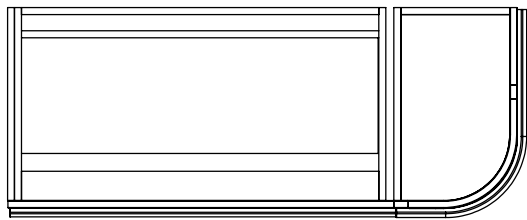

650-XX-WT13353/25CR

RANGE

Tetbury Curved (620)

All dimensions are in millimetres

DESCRIPTION

4 door curved unit, right hand (RCVU134)

DATE

January 2025