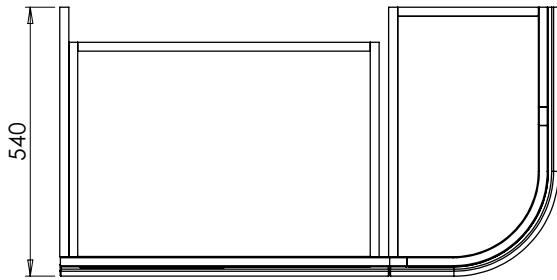

Tetbury Curved (620)

All dimensions are in millimetres

DESCRIPTION

1 door/ 2 drawer curved unit, left hand (LCVU101D)

DATE

January 2025

650-XX-WT9953/25CR

Thickness 25mm