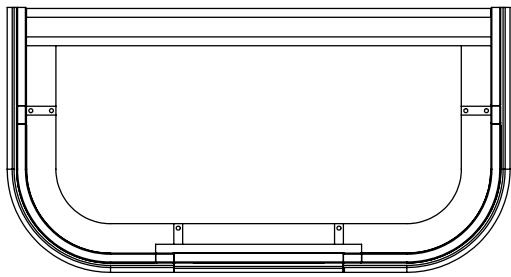

Thickness 25mm

RANGE

Tetbury Curved (620)

All dimensions are in millimetres

DESCRIPTION

1 door/ 2 drawer curved unit, right hand (RCVU101D)

DATE

January 2025