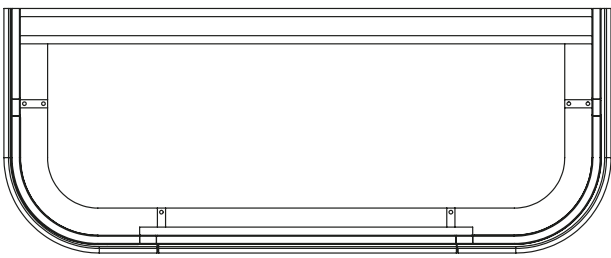

650-XX-WT10053/25BCE

RANGE

Tetbury Curved (620)

All dimensions are in millimetres

DESCRIPTION

2 door/ 2 drawer curved unit (CVU102D)

DATE

January 2025

650-XX-WT13253/25BCE

RANGE

Tetbury Curved (620)

All dimensions are in millimetres

DESCRIPTION

4 door curved unit (CVU134)

DATE

January 2025