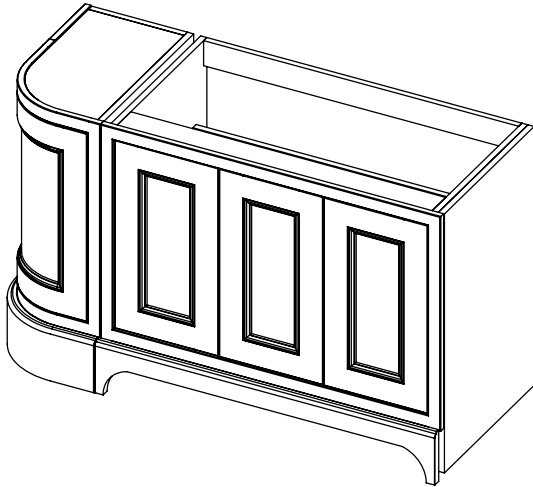

650-XX-WT13253/25BCE

RANGE

Tetbury Curved (620)

All dimensions are in millimetres

DESCRIPTION

2 door / 2 drawer curved unit (CVU134D)

DATE

January 2025