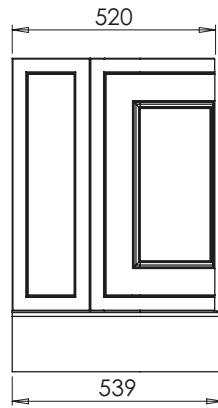

650-XX-WT13253/25BCE

RANGE

Tetbury Curved (620)

All dimensions are in millimetres

DESCRIPTION

2 door / 2 drawer curved unit (CVU134D)

DATE

January 2025

650-XX-WT13353/25CL

Thickness 25mm

RANGE

Tetbury Curved (620)

All dimensions are in millimetres

DESCRIPTION

4 door curved unit, left hand (LCVU134)

DATE

January 2025

650-XX-WT13353/25CL

Thickness 25mm

RANGE

Tetbury Curved (620)

All dimensions are in millimetres

DESCRIPTION

1 door/ 2 drawer curved unit, left hand (LCVU134D)

DATE

January 2025

650-XX-WT13353/25CR

RANGE

Tetbury Curved (620)

All dimensions are in millimetres

DESCRIPTION

4 door curved unit, right hand (RCVU134)