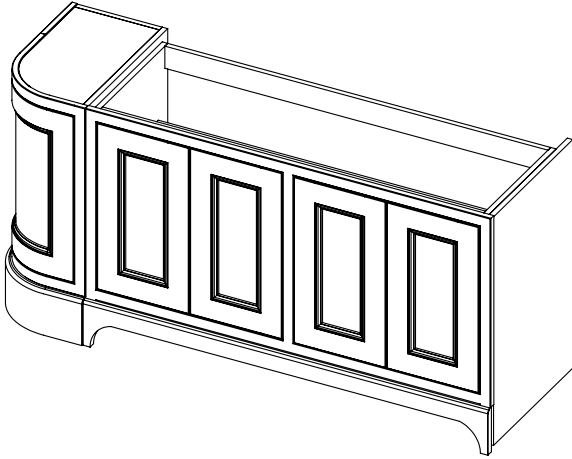

650-XX-WT16853/25CL

RANGE

Tetbury Curved (620)

All dimensions are in millimetres

DESCRIPTION

5 door curved unit, left hand (LCVU170)

DATE

January 2025