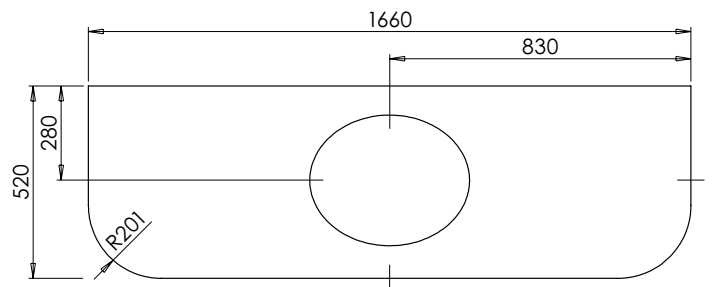

DATE

January 2025

650-XX-WT13353/25CR

RANGE

Tetbury Curved (620)

All dimensions are in millimetres

DESCRIPTION

1 door/ 2 drawer curved unit, right hand (RCVU134D)

DATE

January 2025

650-XX-WT16653/25BCE

RANGE

Tetbury Curved (620)

All dimensions are in millimetres

DESCRIPTION

5 door curved unit (CVU168)

DATE

January 2025

650-XX-WT16653/25BCE

RANGE

Tetbury Curved (620)

All dimensions are in millimetres

DESCRIPTION

2 door / 2 drawer curved unit (CVU168D)

DATE

January 2025

650-XX-WT16853/25CL

RANGE

Tetbury Curved (620)

All dimensions are in millimetres

DESCRIPTION

5 door curved unit, left hand (LCVU170)