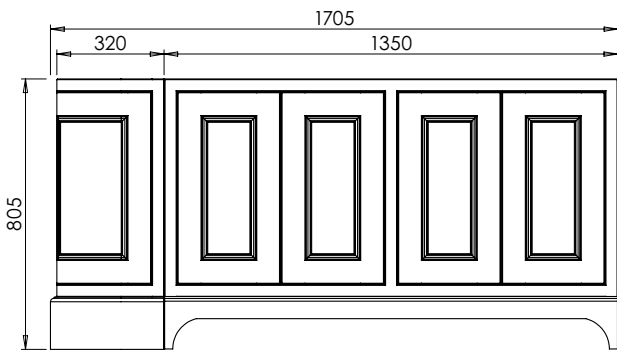

DATE

January 2025

650-XX-WT16653/25BCE

RANGE

Tetbury Curved (620)

All dimensions are in millimetres

DESCRIPTION

2 door / 2 drawer curved unit (CVU168D)

DATE

January 2025

650-XX-WT16853/25CL

RANGE

Tetbury Curved (620)

All dimensions are in millimetres

DESCRIPTION

5 door curved unit, left hand (LCVU170)