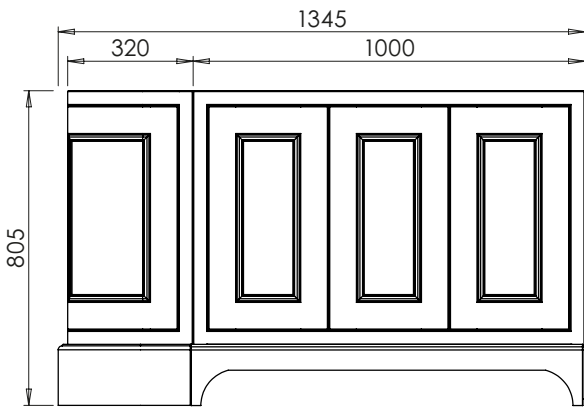

650-XX-WT13253/25BCE

RANGE

Tetbury Curved (620)

All dimensions are in millimetres

DESCRIPTION

2 door / 2 drawer curved unit (CVU134D)

DATE

January 2025

650-XX-WT13353/25CL

Thickness 25mm

RANGE

Tetbury Curved (620)

All dimensions are in millimetres

DESCRIPTION

4 door curved unit, left hand (LCVU134)

DATE