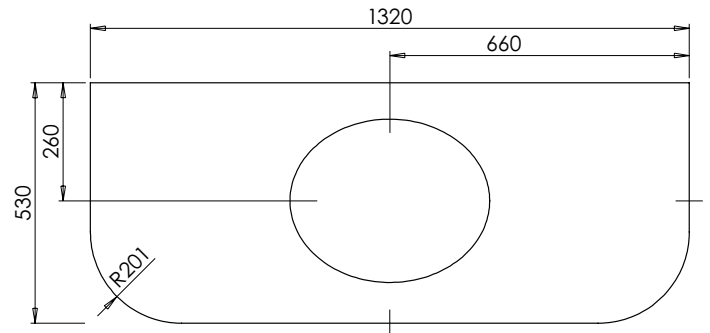

650-XX-WT13253/25BCE

RANGE

Tetbury Curved (620)

All dimensions are in millimetres

DESCRIPTION

4 door curved unit (CVU134)

DATE

January 2025

650-XX-WT13253/25BCE

RANGE

Tetbury Curved (620)

All dimensions are in millimetres

DESCRIPTION

2 door / 2 drawer curved unit (CVU134D)

DATE

January 2025

650-XX-WT13353/25CL

Thickness 25mm

RANGE

Tetbury Curved (620)

All dimensions are in millimetres

DESCRIPTION

4 door curved unit, left hand (LCVU134)

DATE

January 2025

650-XX-WT13353/25CL

Thickness 25mm

RANGE

Tetbury Curved (620)

All dimensions are in millimetres

DESCRIPTION

1 door/ 2 drawer curved unit, left hand (LCVU134D)