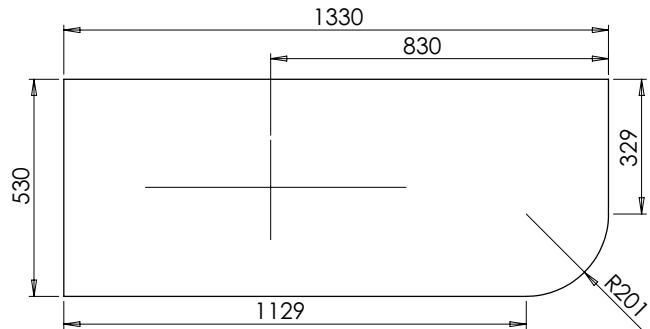

January 2025

650-XX-WT13353/25CL

Thickness 25mm

RANGE

Tetbury Curved (620)

All dimensions are in millimetres

DESCRIPTION

1 door/ 2 drawer curved unit, left hand (LCVU134D)

DATE

January 2025

650-XX-WT13353/25CR

RANGE

Tetbury Curved (620)

All dimensions are in millimetres

DESCRIPTION

4 door curved unit, right hand (RCVU134)