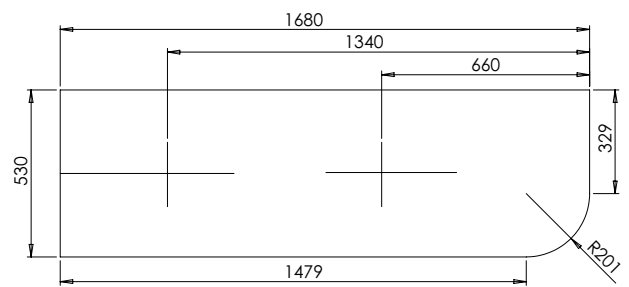

DATE

January 2025

650-XX-WT16853/25CR

RANGE

Tetbury Curved (620)

All dimensions are in millimetres

DESCRIPTION

5 door curved unit, right hand (RCVU170)

DATE

January 2025

650-XX-WT16853/25CR

RANGE

Tetbury Curved (620)

All dimensions are in millimetres

DESCRIPTION

1 door/ 4 drawer curved unit, right hand (RCVU170D)