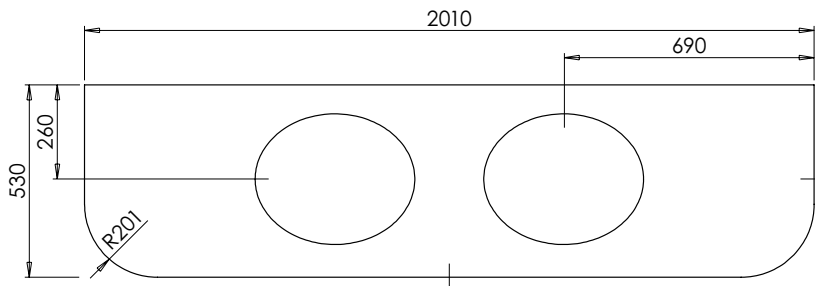

DATE

January 2025

650-XX-WT16853/25CR

RANGE

Tetbury Curved (620)

All dimensions are in millimetres

DESCRIPTION

1 door/ 4 drawer curved unit, right hand (RCVU170D)

DATE

January 2025

650-XX-WT20153/25BCE

RANGE

Tetbury Curved (620)

All dimensions are in millimetres

DESCRIPTION

6 door curved unit (CVU203)

DATE

January 2025

650-XX-WT20153/25BCE

RANGE

Tetbury Curved (620)

All dimensions are in millimetres

DESCRIPTION

2 door / 4 drawer curved unit (CVU203D)