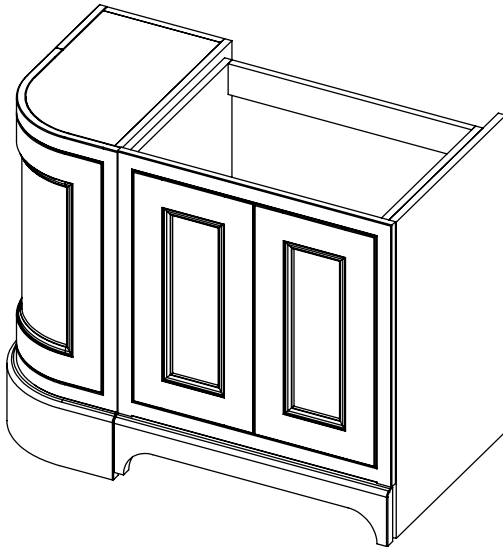

650-XX-WT9953/25CL

Thickness 25mm

RANGE

Tetbury Curved (620)

All dimensions are in millimetres

DESCRIPTION

3 door curved unit, left hand (LCVU101)

DATE

January 2025