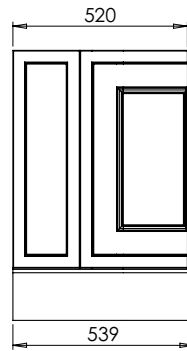

DATE

January 2025

650-XX-WT16853/25CL

RANGE

Tetbury Curved (620)

All dimensions are in millimetres

DESCRIPTION

5 door curved unit, left hand (LCVU170)

DATE

January 2025

650-XX-WT16853/25CL

RANGE

Tetbury Curved (620)

All dimensions are in millimetres

DESCRIPTION

1 door/ 4 drawer curved unit, left hand (LCVU170D)

DATE

January 2025

650-XX-WT16853/25CR

RANGE

Tetbury Curved (620)

All dimensions are in millimetres

DESCRIPTION

5 door curved unit, right hand (RCVU170)

DATE

January 2025

650-XX-WT16853/25CR

RANGE

Tetbury Curved (620)

All dimensions are in millimetres

DESCRIPTION

1 door/ 4 drawer curved unit, right hand (RCVU170D)