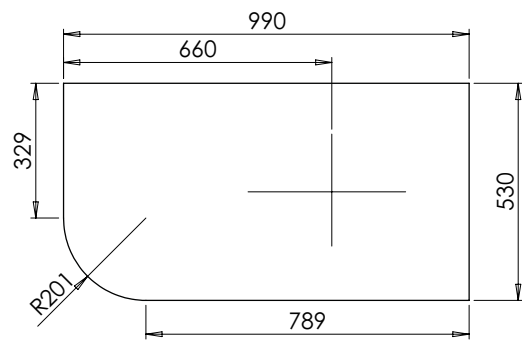

All dimensions are in millimetres

DESCRIPTION

3 door curved unit, left hand (LCVU101)

DATE

January 2025

650-XX-WT9953/25CL

Thickness 25mm

RANGE

Tetbury Curved (620)

All dimensions are in millimetres

DESCRIPTION

1 door/ 2 drawer curved unit, left hand (LCVU101D)

DATE

January 2025

650-XX-WT9953/25CR

Thickness 25mm

650-XX-WT13353/25CL

Thickness 25mm

RANGE

Tetbury Curved (620)

All dimensions are in millimetres

DESCRIPTION

4 door curved unit, left hand (LCVU134)

DATE