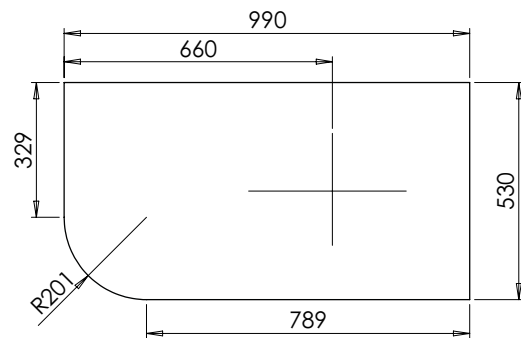

BURBIDGE & SON

EST. 1867

**BATHROOM FURNITURE
MAKERS™**

TETBURY CURVED SPECIFICATION GUIDE

650-XX-WT6653/25CE

RANGE

Tetbury Curved (620)

All dimensions are in millimetres

DESCRIPTION

2 door curved unit (CVU68)

DATE

January 2025

650-XX-WT9953/25CL

Thickness 25mm

RANGE

Tetbury Curved (620)

All dimensions are in millimetres

DESCRIPTION

3 door curved unit, left hand (LCVU101)

DATE

January 2025

650-XX-WT9953/25CL

Thickness 25mm

RANGE

Tetbury Curved (620)

All dimensions are in millimetres

DESCRIPTION

1 door/ 2 drawer curved unit, left hand (LCVU101D)

DATE

January 2025

650-XX-WT9953/25CR

Thickness 25mm