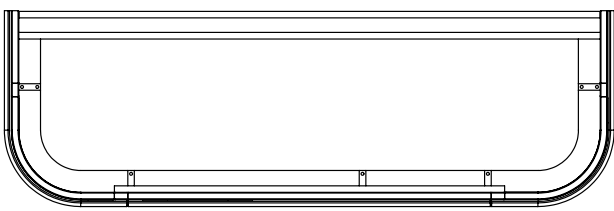

DATE

January 2025

650-XX-WT13353/25CR

RANGE

Tetbury Curved (620)

All dimensions are in millimetres

DESCRIPTION

1 door/ 2 drawer curved unit, right hand (RCVU134D)

DATE

January 2025

650-XX-WT16653/25BCE

RANGE

Tetbury Curved (620)

All dimensions are in millimetres

DESCRIPTION

5 door curved unit (CVU168)