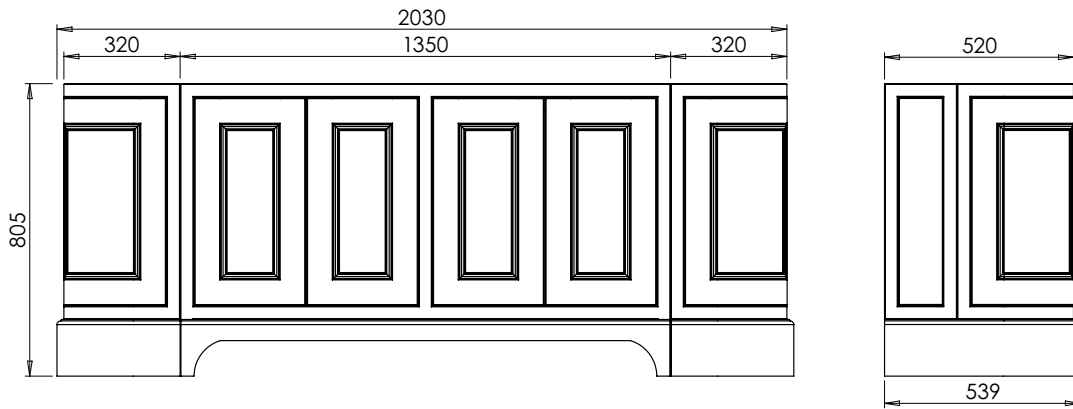

DATE

January 2025

650-XX-WT16853/25CR

RANGE

Tetbury Curved (620)

All dimensions are in millimetres

DESCRIPTION

5 door curved unit, right hand (RCVU170)

DATE

January 2025

650-XX-WT16853/25CR

RANGE

Tetbury Curved (620)

All dimensions are in millimetres

DESCRIPTION

1 door/ 4 drawer curved unit, right hand (RCVU170D)

DATE

January 2025

650-XX-WT20153/25BCE

RANGE

Tetbury Curved (620)

All dimensions are in millimetres

DESCRIPTION

6 door curved unit (CVU203)