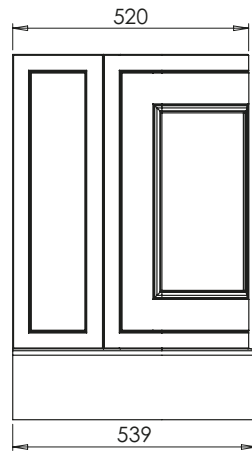

650-XX-WT10053/25BCE

RANGE

Tetbury Curved (620)

All dimensions are in millimetres

DESCRIPTION

2 door/ 2 drawer curved unit (CVU102D)

DATE

January 2025

650-XX-WT13253/25BCE

RANGE

Tetbury Curved (620)

All dimensions are in millimetres

DESCRIPTION

4 door curved unit (CVU134)

DATE

January 2025

650-XX-WT13353/25CL

Thickness 25mm

RANGE

Tetbury Curved (620)

All dimensions are in millimetres

DESCRIPTION

4 door curved unit, left hand (LCVU134)

DATE

DATE

January 2025

650-XX-WT16853/25CL

RANGE

Tetbury Curved (620)

All dimensions are in millimetres

DESCRIPTION

5 door curved unit, left hand (LCVU170)