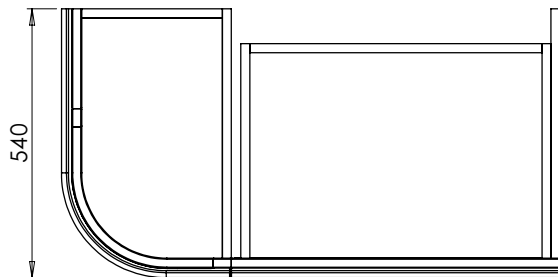

All dimensions are in millimetres

DESCRIPTION

3 door curved unit, left hand (LCVU101)

DATE

January 2025

650-XX-WT9953/25CL

Thickness 25mm

RANGE

Tetbury Curved (620)

All dimensions are in millimetres

DESCRIPTION

1 door/ 2 drawer curved unit, left hand (LCVU101D)

DATE

January 2025

650-XX-WT9953/25CR

Thickness 25mm