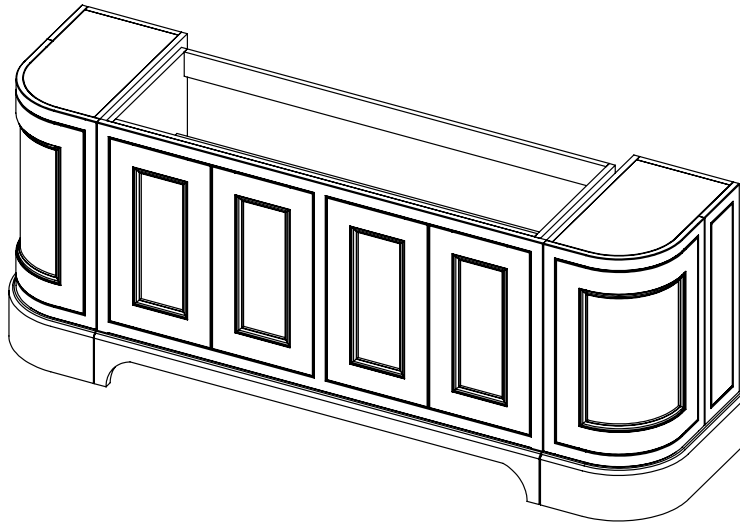

650-XX-WT20153/25BCE

RANGE

Tetbury Curved (620)

All dimensions are in millimetres

DESCRIPTION

6 door curved unit (CVU203)

DATE

January 2025