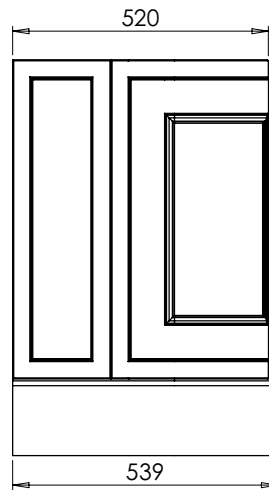

Thickness 25mm

RANGE

Tetbury Curved (620)

All dimensions are in millimetres

DESCRIPTION

1 door/ 2 drawer curved unit, right hand (RCVU101D)

DATE

January 2025

650-XX-WT10053/25BCE

RANGE

Tetbury Curved (620)

All dimensions are in millimetres

DESCRIPTION

3 door curved unit (CVU102)

DATE

January 2025

650-XX-WT10053/25BCE

RANGE

Tetbury Curved (620)

All dimensions are in millimetres

DESCRIPTION

2 door/ 2 drawer curved unit (CVU102D)

DATE

January 2025

650-XX-WT13353/25CL

Thickness 25mm

RANGE

Tetbury Curved (620)

All dimensions are in millimetres

DESCRIPTION

4 door curved unit, left hand (LCVU134)

DATE