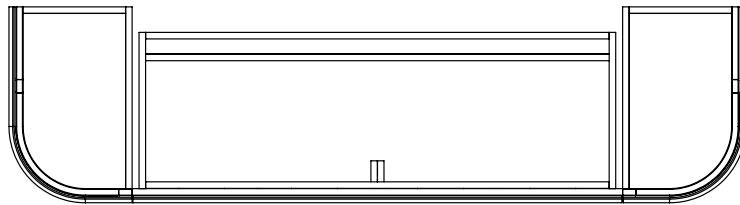

DATE

January 2025

650-XX-WT16853/25CR

RANGE

Tetbury Curved (620)

All dimensions are in millimetres

DESCRIPTION

5 door curved unit, right hand (RCVU170)

DATE

January 2025

650-XX-WT16853/25CR

RANGE

Tetbury Curved (620)

All dimensions are in millimetres

DESCRIPTION

1 door/ 4 drawer curved unit, right hand (RCVU170D)

DATE

January 2025

650-XX-WT20153/25BCE

RANGE

Tetbury Curved (620)

All dimensions are in millimetres

DESCRIPTION

6 door curved unit (CVU203)

DATE

January 2025

650-XX-WT20153/25BCE

RANGE

Tetbury Curved (620)

All dimensions are in millimetres

DESCRIPTION

2 door / 4 drawer curved unit (CVU203D)