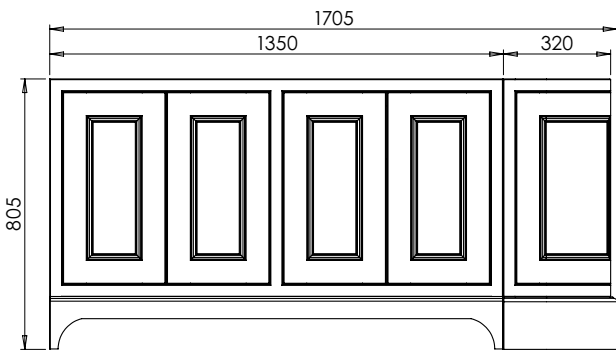

DATE

January 2025

650-XX-WT16853/25CL

RANGE

Tetbury Curved (620)

All dimensions are in millimetres

DESCRIPTION

5 door curved unit, left hand (LCVU170)

DATE

January 2025

650-XX-WT16853/25CL

RANGE

Tetbury Curved (620)

All dimensions are in millimetres

DESCRIPTION

1 door/ 4 drawer curved unit, left hand (LCVU170D)

DATE

January 2025

650-XX-WT16853/25CR

RANGE

Tetbury Curved (620)

All dimensions are in millimetres

DESCRIPTION

5 door curved unit, right hand (RCVU170)