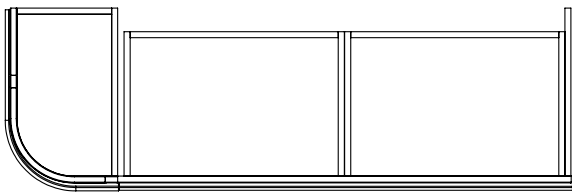

DATE

January 2025

650-XX-WT16853/25CL

RANGE

Tetbury Curved (620)

All dimensions are in millimetres

DESCRIPTION

5 door curved unit, left hand (LCVU170)

DATE

January 2025

650-XX-WT16853/25CL

RANGE

Tetbury Curved (620)

All dimensions are in millimetres

DESCRIPTION

1 door/ 4 drawer curved unit, left hand (LCVU170D)