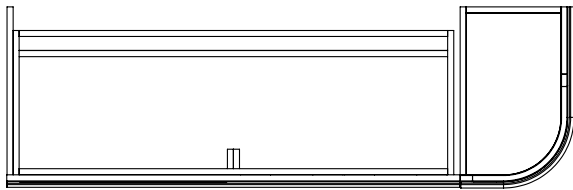

DATE

January 2025

650-XX-WT16853/25CL

RANGE

Tetbury Curved (620)

All dimensions are in millimetres

DESCRIPTION

5 door curved unit, left hand (LCVU170)

DATE

January 2025

650-XX-WT16853/25CL

RANGE

Tetbury Curved (620)

All dimensions are in millimetres

DESCRIPTION

1 door/ 4 drawer curved unit, left hand (LCVU170D)

DATE

January 2025

650-XX-WT16853/25CR

RANGE

Tetbury Curved (620)

All dimensions are in millimetres

DESCRIPTION

5 door curved unit, right hand (RCVU170)