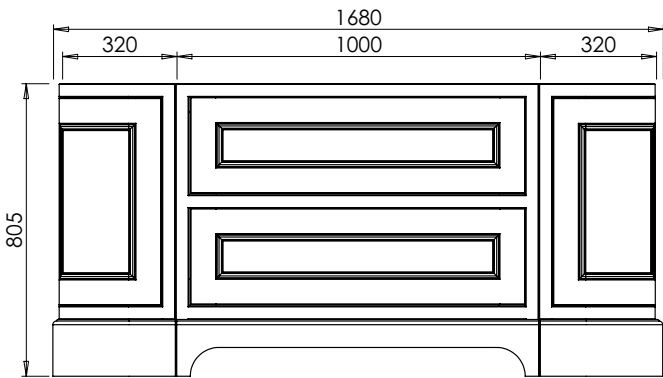

DATE

January 2025

650-XX-WT16653/25BCE

RANGE

Tetbury Curved (620)

All dimensions are in millimetres

DESCRIPTION

5 door curved unit (CVU168)

DATE

January 2025

650-XX-WT16653/25BCE

RANGE

Tetbury Curved (620)

All dimensions are in millimetres

DESCRIPTION

2 door / 2 drawer curved unit (CVU168D)

DATE

January 2025

650-XX-WT16853/25CL

RANGE

Tetbury Curved (620)

All dimensions are in millimetres

DESCRIPTION

5 door curved unit, left hand (LCVU170)