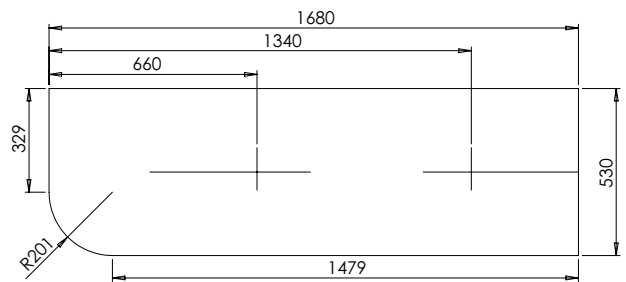

DATE

January 2025

650-XX-WT16653/25BCE

RANGE

Tetbury Curved (620)

All dimensions are in millimetres

DESCRIPTION

2 door / 2 drawer curved unit (CVU168D)

DATE

January 2025

650-XX-WT16853/25CL

RANGE

Tetbury Curved (620)

All dimensions are in millimetres

DESCRIPTION

5 door curved unit, left hand (LCVU170)

DATE

January 2025

650-XX-WT16853/25CL

RANGE

Tetbury Curved (620)

All dimensions are in millimetres

DESCRIPTION

1 door/ 4 drawer curved unit, left hand (LCVU170D)