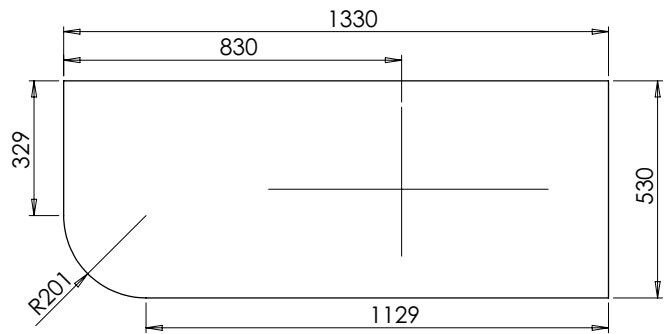

650-XX-WT13353/25CL

Thickness 25mm

RANGE

Tetbury Curved (620)

All dimensions are in millimetres

DESCRIPTION

4 door curved unit, left hand (LCVU134)

DATE

January 2025

650-XX-WT13353/25CL

Thickness 25mm

RANGE

Tetbury Curved (620)

All dimensions are in millimetres

DESCRIPTION

1 door/ 2 drawer curved unit, left hand (LCVU134D)

DATE

January 2025

650-XX-WT13353/25CR

RANGE

Tetbury Curved (620)

All dimensions are in millimetres

DESCRIPTION

4 door curved unit, right hand (RCVU134)