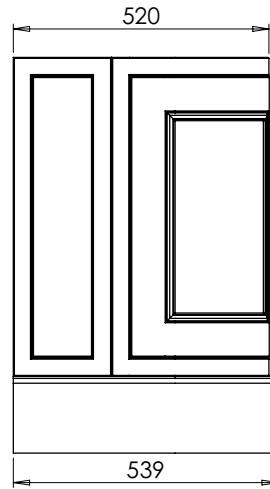

Tetbury Curved (620)

All dimensions are in millimetres

DESCRIPTION

1 door/ 2 drawer curved unit, left hand (LCVU101D)

DATE

January 2025

650-XX-WT9953/25CR

Thickness 25mm

Thickness 25mm

RANGE

Tetbury Curved (620)

All dimensions are in millimetres

DESCRIPTION

1 door/ 2 drawer curved unit, right hand (RCVU101D)

DATE

January 2025

650-XX-WT10053/25BCE

RANGE

Tetbury Curved (620)

All dimensions are in millimetres

DESCRIPTION

3 door curved unit (CVU102)

DATE

January 2025

650-XX-WT13353/25CL

Thickness 25mm

RANGE

Tetbury Curved (620)

All dimensions are in millimetres

DESCRIPTION

4 door curved unit, left hand (LCVU134)

DATE