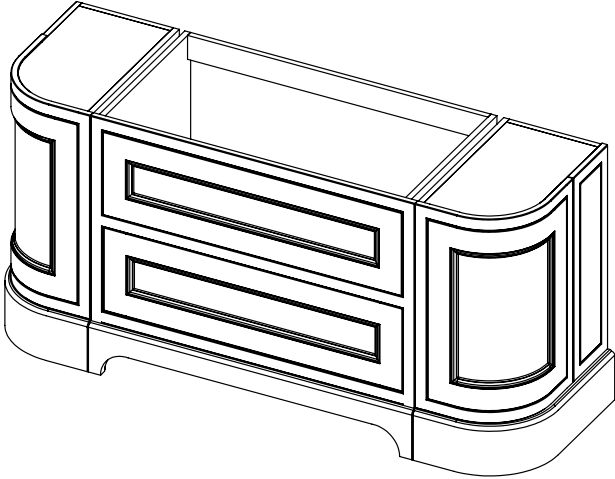

650-XX-WT16653/25BCE

RANGE

Tetbury Curved (620)

All dimensions are in millimetres

DESCRIPTION

2 door / 2 drawer curved unit (CVU168D)

DATE

January 2025