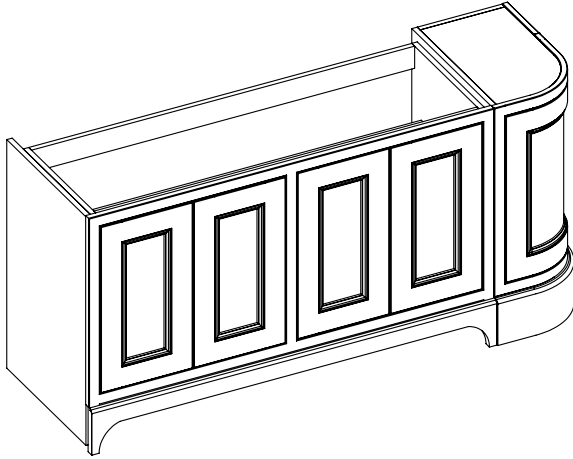

650-XX-WT16853/25CR

RANGE

Tetbury Curved (620)

All dimensions are in millimetres

DESCRIPTION

5 door curved unit, right hand (RCVU170)

DATE

January 2025