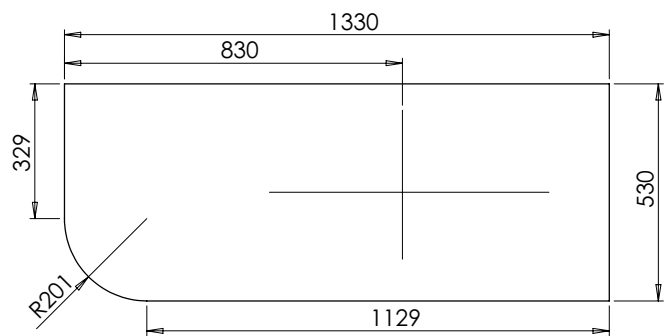

650-XX-WT13253/25BCE

RANGE

Tetbury Curved (620)

All dimensions are in millimetres

DESCRIPTION

2 door / 2 drawer curved unit (CVU134D)

DATE

January 2025

650-XX-WT13353/25CL

Thickness 25mm

RANGE

Tetbury Curved (620)

All dimensions are in millimetres

DESCRIPTION

4 door curved unit, left hand (LCVU134)

DATE

January 2025

650-XX-WT13353/25CL

Thickness 25mm

RANGE

Tetbury Curved (620)

All dimensions are in millimetres

DESCRIPTION

1 door/ 2 drawer curved unit, left hand (LCVU134D)