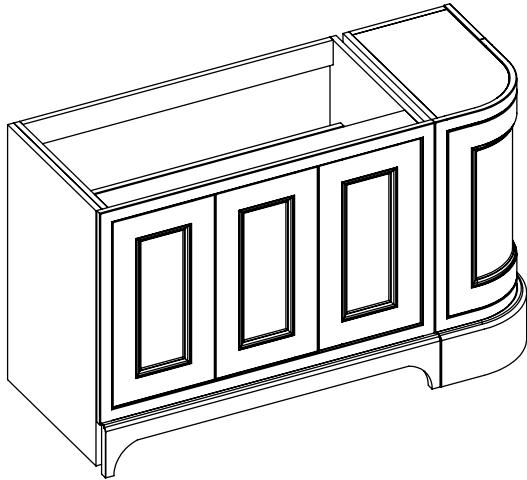

650-XX-WT13353/25CR

RANGE

Tetbury Curved (620)

All dimensions are in millimetres

DESCRIPTION

4 door curved unit, right hand (RCVU134)

DATE

January 2025