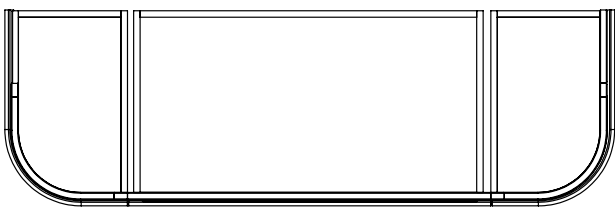

DATE

January 2025

650-XX-WT13353/25CR

RANGE

Tetbury Curved (620)

All dimensions are in millimetres

DESCRIPTION

1 door/ 2 drawer curved unit, right hand (RCVU134D)

DATE

January 2025

650-XX-WT16653/25BCE

RANGE

Tetbury Curved (620)

All dimensions are in millimetres

DESCRIPTION

5 door curved unit (CVU168)

DATE

January 2025

650-XX-WT16653/25BCE

RANGE

Tetbury Curved (620)

All dimensions are in millimetres

DESCRIPTION

2 door / 2 drawer curved unit (CVU168D)

DATE

January 2025

650-XX-WT16853/25CL

RANGE

Tetbury Curved (620)

All dimensions are in millimetres

DESCRIPTION

5 door curved unit, left hand (LCVU170)