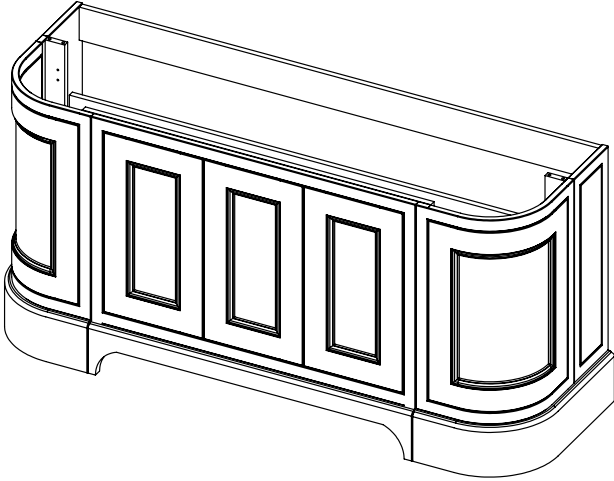

650-XX-WT16653/25BCE

RANGE

Tetbury Curved (620)

All dimensions are in millimetres

DESCRIPTION

5 door curved unit (CVU168)

DATE

January 2025