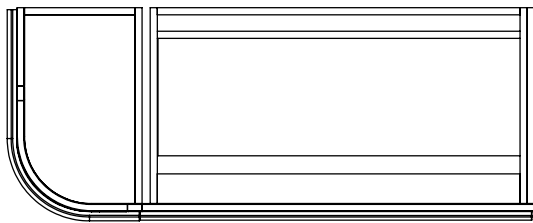

650-XX-WT13253/25BCE

RANGE

Tetbury Curved (620)

All dimensions are in millimetres

DESCRIPTION

2 door / 2 drawer curved unit (CVU134D)

DATE

January 2025

650-XX-WT13353/25CL

Thickness 25mm

RANGE

Tetbury Curved (620)

All dimensions are in millimetres

DESCRIPTION

4 door curved unit, left hand (LCVU134)

DATE