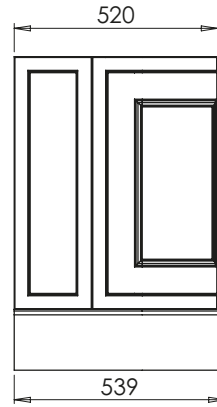

650-XX-WT13353/25CL

Thickness 25mm

RANGE

Tetbury Curved (620)

All dimensions are in millimetres

DESCRIPTION

4 door curved unit, left hand (LCVU134)

DATE

January 2025

650-XX-WT13353/25CL

Thickness 25mm

RANGE

Tetbury Curved (620)

All dimensions are in millimetres

DESCRIPTION

1 door/ 2 drawer curved unit, left hand (LCVU134D)

DATE

January 2025

650-XX-WT13353/25CR

RANGE

Tetbury Curved (620)

All dimensions are in millimetres

DESCRIPTION

4 door curved unit, right hand (RCVU134)

DATE

January 2025

650-XX-WT13353/25CR

RANGE

Tetbury Curved (620)

All dimensions are in millimetres

DESCRIPTION

1 door/ 2 drawer curved unit, right hand (RCVU134D)