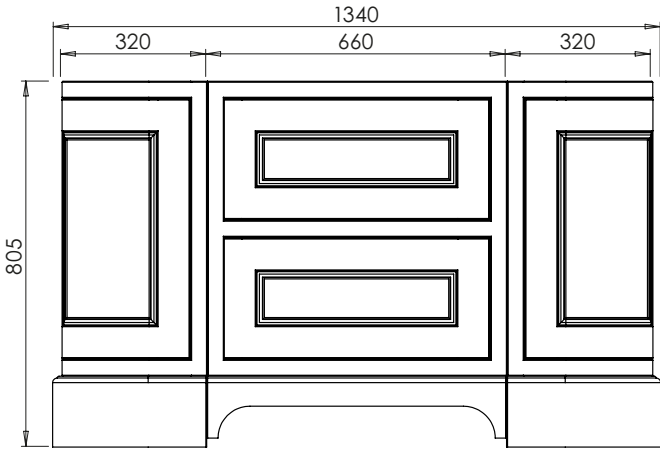

650-XX-WT13253/25BCE

RANGE

Tetbury Curved (620)

All dimensions are in millimetres

DESCRIPTION

4 door curved unit (CVU134)

DATE

January 2025

650-XX-WT13253/25BCE

RANGE

Tetbury Curved (620)

All dimensions are in millimetres

DESCRIPTION

2 door / 2 drawer curved unit (CVU134D)

DATE

January 2025

650-XX-WT13353/25CL

Thickness 25mm

RANGE

Tetbury Curved (620)

All dimensions are in millimetres

DESCRIPTION

4 door curved unit, left hand (LCVU134)

DATE