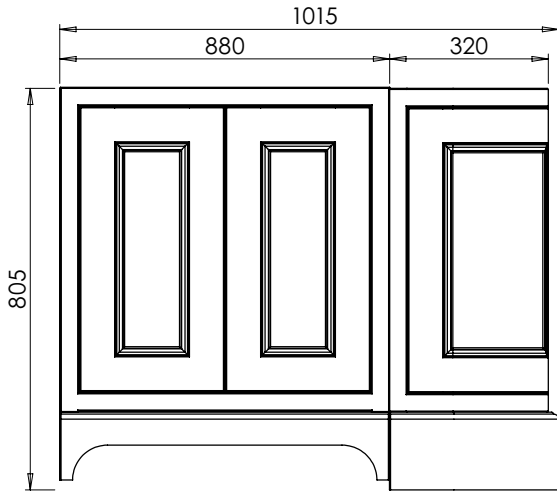

Tetbury Curved (620)

All dimensions are in millimetres

DESCRIPTION

1 door/ 2 drawer curved unit, left hand (LCVU101D)

DATE

January 2025

650-XX-WT9953/25CR

Thickness 25mm