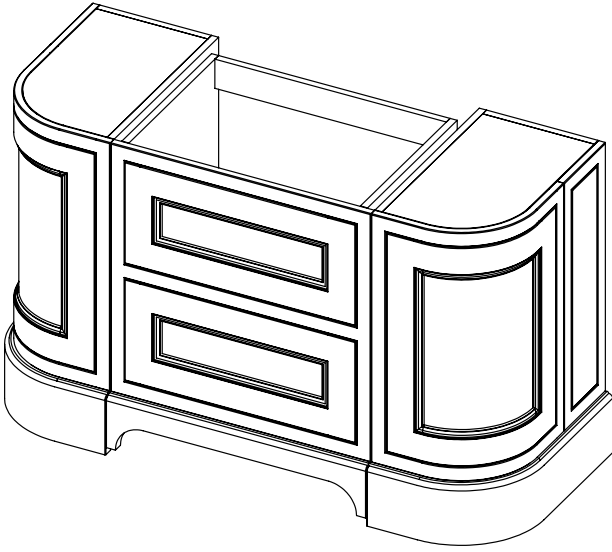

650-XX-WT13253/25BCE

RANGE

Tetbury Curved (620)

All dimensions are in millimetres

DESCRIPTION

4 door curved unit (CVU134)

DATE

January 2025