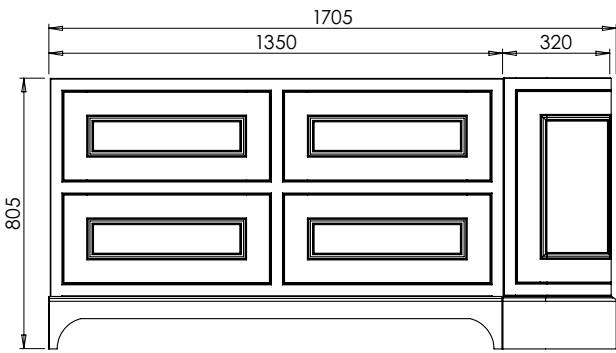

DATE

January 2025

650-XX-WT16853/25CL

RANGE

Tetbury Curved (620)

All dimensions are in millimetres

DESCRIPTION

1 door/ 4 drawer curved unit, left hand (LCVU170D)

DATE

January 2025

650-XX-WT16853/25CR

RANGE

Tetbury Curved (620)

All dimensions are in millimetres

DESCRIPTION

5 door curved unit, right hand (RCVU170)

DATE

January 2025

650-XX-WT16853/25CR

RANGE

Tetbury Curved (620)

All dimensions are in millimetres

DESCRIPTION

1 door/ 4 drawer curved unit, right hand (RCVU170D)

DATE

January 2025

650-XX-WT20153/25BCE

RANGE

Tetbury Curved (620)

All dimensions are in millimetres

DESCRIPTION

6 door curved unit (CVU203)