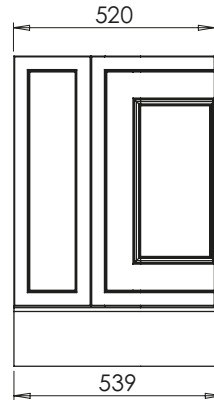

650-XX-WT13353/25CL

Thickness 25mm

RANGE

Tetbury Curved (620)

All dimensions are in millimetres

DESCRIPTION

4 door curved unit, left hand (LCVU134)

DATE

January 2025

650-XX-WT13353/25CL

Thickness 25mm

RANGE

Tetbury Curved (620)

All dimensions are in millimetres

DESCRIPTION

1 door/ 2 drawer curved unit, left hand (LCVU134D)

DATE

January 2025

650-XX-WT13353/25CR

RANGE

Tetbury Curved (620)

All dimensions are in millimetres

DESCRIPTION

4 door curved unit, right hand (RCVU134)

DATE

January 2025

650-XX-WT13353/25CR

RANGE

Tetbury Curved (620)

All dimensions are in millimetres

DESCRIPTION

1 door/ 2 drawer curved unit, right hand (RCVU134D)