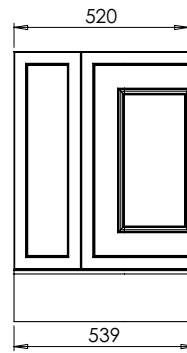

DATE

January 2025

650-XX-WT16853/25CL

RANGE

Tetbury Curved (620)

All dimensions are in millimetres

DESCRIPTION

5 door curved unit, left hand (LCVU170)

DATE

January 2025

650-XX-WT16853/25CL

RANGE

Tetbury Curved (620)

All dimensions are in millimetres

DESCRIPTION

1 door/ 4 drawer curved unit, left hand (LCVU170D)

DATE

January 2025

650-XX-WT16853/25CR

RANGE

Tetbury Curved (620)

All dimensions are in millimetres

DESCRIPTION

5 door curved unit, right hand (RCVU170)

DATE

January 2025

650-XX-WT16853/25CR

RANGE

Tetbury Curved (620)

All dimensions are in millimetres

DESCRIPTION

1 door/ 4 drawer curved unit, right hand (RCVU170D)