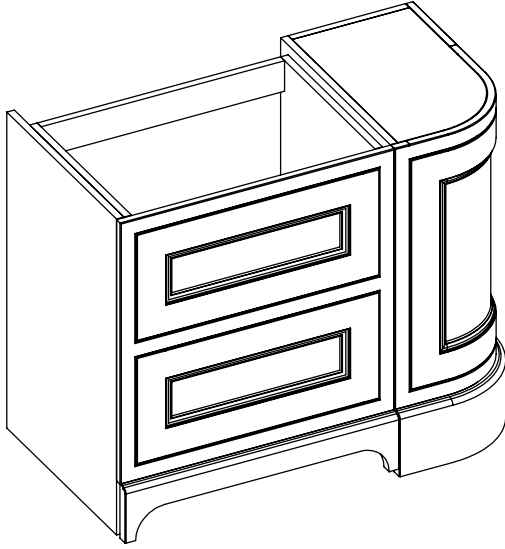

RANGE

Tetbury Curved (620)

All dimensions are in millimetres

DESCRIPTION

3 door curved unit, right hand (RCVU101)

DATE

January 2025

650-XX-WT9953/25CR