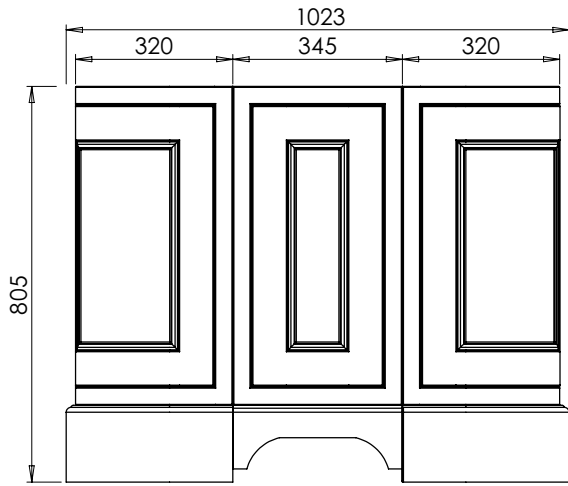

Thickness 25mm

RANGE

Tetbury Curved (620)

All dimensions are in millimetres

DESCRIPTION

1 door/ 2 drawer curved unit, right hand (RCVU101D)

DATE

January 2025