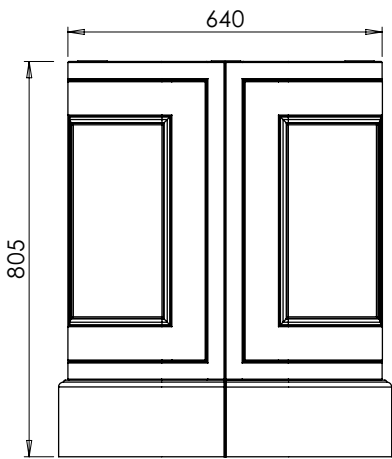

BURBIDGE & SON

EST. 1867

**BATHROOM FURNITURE
MAKERS™**

TETBURY CURVED SPECIFICATION GUIDE

650-XX-WT6653/25CE

RANGE

Tetbury Curved (620)

All dimensions are in millimetres