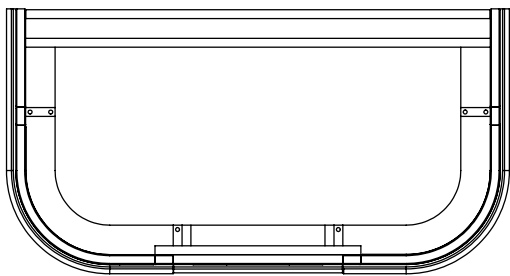

650-XX-WT10053/25BCE

RANGE

Tetbury Curved (620)

All dimensions are in millimetres

DESCRIPTION

3 door curved unit (CVU102)

DATE

January 2025