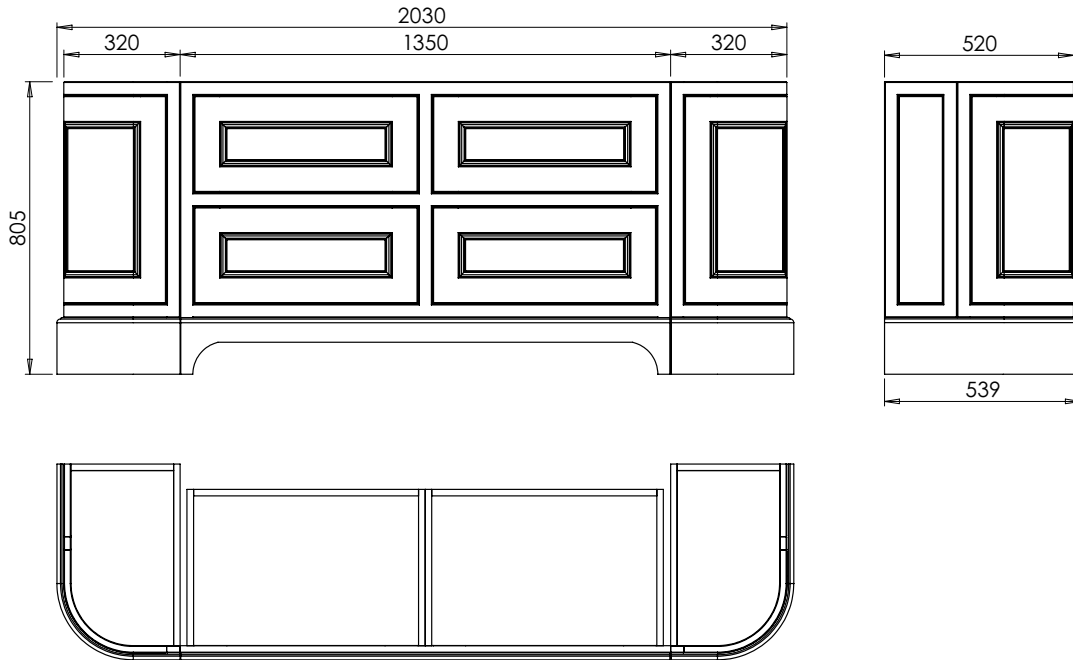

DATE

January 2025

650-XX-WT16853/25CR

RANGE

Tetbury Curved (620)

All dimensions are in millimetres

DESCRIPTION

5 door curved unit, right hand (RCVU170)

DATE

January 2025

650-XX-WT16853/25CR

RANGE

Tetbury Curved (620)

All dimensions are in millimetres

DESCRIPTION

1 door/ 4 drawer curved unit, right hand (RCVU170D)

DATE

January 2025

650-XX-WT20153/25BCE

RANGE

Tetbury Curved (620)

All dimensions are in millimetres

DESCRIPTION

6 door curved unit (CVU203)

DATE

January 2025

650-XX-WT20153/25BCE

RANGE

Tetbury Curved (620)

All dimensions are in millimetres

DESCRIPTION

2 door / 4 drawer curved unit (CVU203D)