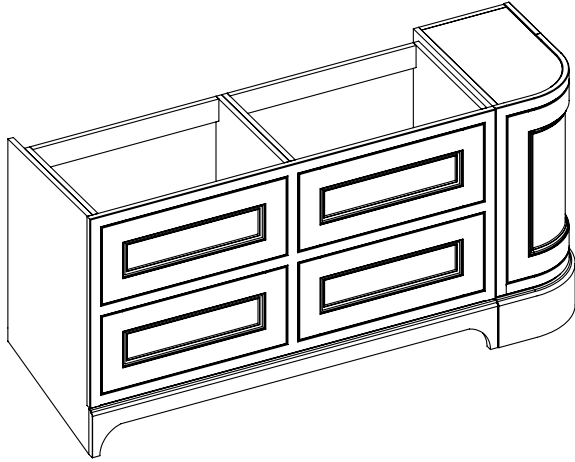

650-XX-WT16853/25CR

RANGE

Tetbury Curved (620)

All dimensions are in millimetres

DESCRIPTION

1 door/ 4 drawer curved unit, right hand (RCVU170D)

DATE

January 2025