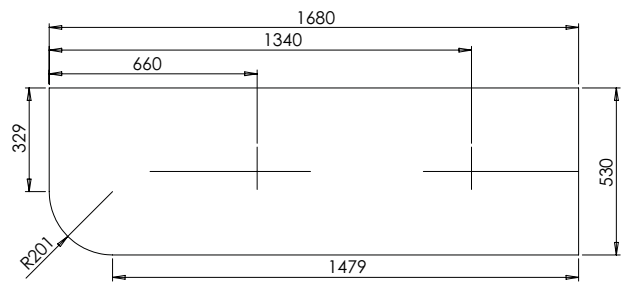

DATE

January 2025

650-XX-WT16853/25CL

RANGE

Tetbury Curved (620)

All dimensions are in millimetres

DESCRIPTION

5 door curved unit, left hand (LCVU170)

DATE

January 2025

650-XX-WT16853/25CL

RANGE

Tetbury Curved (620)

All dimensions are in millimetres

DESCRIPTION

1 door/ 4 drawer curved unit, left hand (LCVU170D)

DATE

January 2025

650-XX-WT16853/25CR

RANGE

Tetbury Curved (620)

All dimensions are in millimetres

DESCRIPTION

5 door curved unit, right hand (RCVU170)