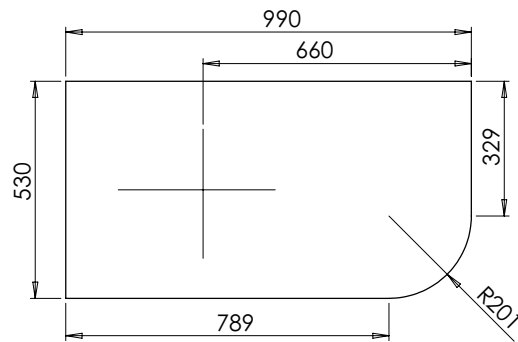

Tetbury Curved (620)

All dimensions are in millimetres

DESCRIPTION

1 door/ 2 drawer curved unit, left hand (LCVU101D)

DATE

January 2025

650-XX-WT9953/25CR

Thickness 25mm

RANGE

Tetbury Curved (620)

All dimensions are in millimetres

DESCRIPTION

3 door curved unit, right hand (RCVU101)

DATE

January 2025

650-XX-WT9953/25CR

Thickness 25mm

RANGE

Tetbury Curved (620)

All dimensions are in millimetres

DESCRIPTION

1 door/ 2 drawer curved unit, right hand (RCVU101D)

DATE

January 2025