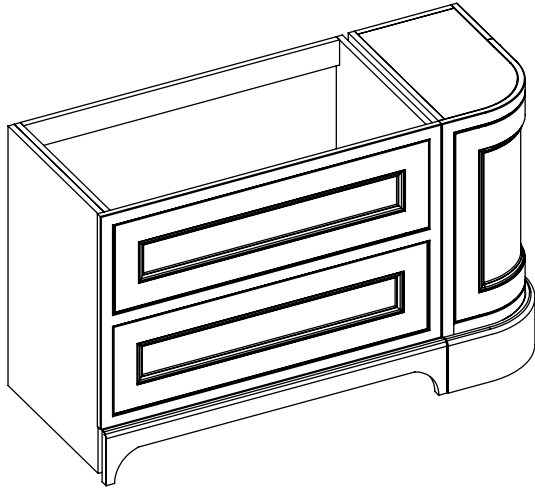

650-XX-WT13353/25CR

RANGE

Tetbury Curved (620)

All dimensions are in millimetres

DESCRIPTION

1 door/ 2 drawer curved unit, right hand (RCVU134D)

DATE

January 2025