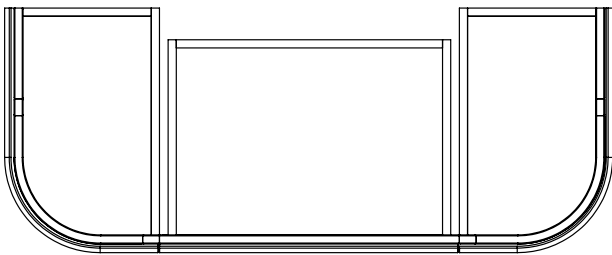

650-XX-WT10053/25BCE

RANGE

Tetbury Curved (620)

All dimensions are in millimetres

DESCRIPTION

2 door/ 2 drawer curved unit (CVU102D)

DATE

January 2025

650-XX-WT13253/25BCE

RANGE

Tetbury Curved (620)

All dimensions are in millimetres

DESCRIPTION

4 door curved unit (CVU134)

DATE

January 2025

650-XX-WT13253/25BCE

RANGE

Tetbury Curved (620)

All dimensions are in millimetres

DESCRIPTION

2 door / 2 drawer curved unit (CVU134D)

DATE

January 2025

650-XX-WT13353/25CL

Thickness 25mm

RANGE

Tetbury Curved (620)

All dimensions are in millimetres

DESCRIPTION

4 door curved unit, left hand (LCVU134)

DATE