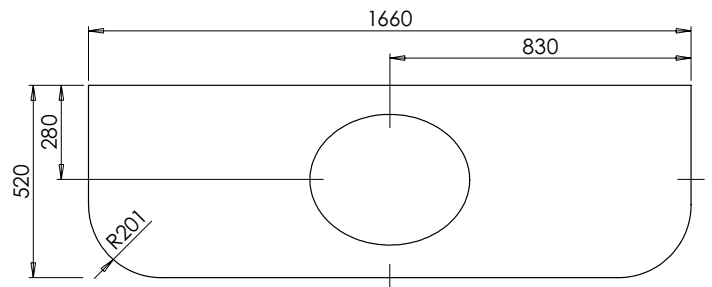

DATE

January 2025

650-XX-WT13353/25CR

RANGE

Tetbury Curved (620)

All dimensions are in millimetres

DESCRIPTION

4 door curved unit, right hand (RCVU134)

DATE

January 2025

650-XX-WT13353/25CR

RANGE

Tetbury Curved (620)

All dimensions are in millimetres

DESCRIPTION

1 door/ 2 drawer curved unit, right hand (RCVU134D)

DATE

January 2025

650-XX-WT16653/25BCE

RANGE

Tetbury Curved (620)

All dimensions are in millimetres

DESCRIPTION

5 door curved unit (CVU168)