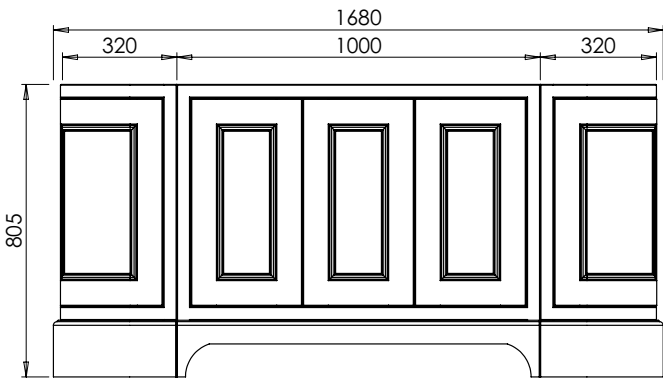

DATE

January 2025

650-XX-WT13353/25CR

RANGE

Tetbury Curved (620)

All dimensions are in millimetres

DESCRIPTION

1 door/ 2 drawer curved unit, right hand (RCVU134D)

DATE

January 2025

650-XX-WT16653/25BCE

RANGE

Tetbury Curved (620)

All dimensions are in millimetres

DESCRIPTION

5 door curved unit (CVU168)