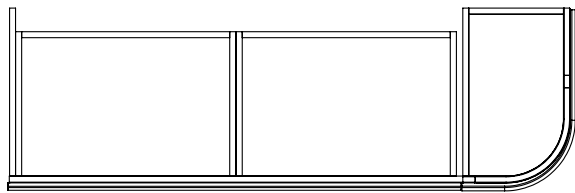

650-XX-WT16853/25CR

RANGE

Tetbury Curved (620)

All dimensions are in millimetres

DESCRIPTION

1 door/ 4 drawer curved unit, right hand (RCVU170D)

DATE

January 2025