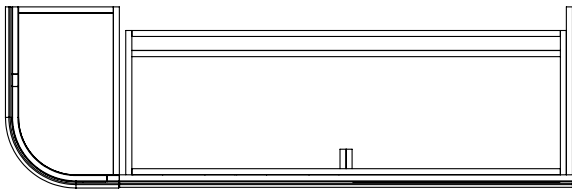

DATE

January 2025

650-XX-WT16653/25BCE

RANGE

Tetbury Curved (620)

All dimensions are in millimetres

DESCRIPTION

2 door / 2 drawer curved unit (CVU168D)

DATE

January 2025

650-XX-WT16853/25CL

RANGE

Tetbury Curved (620)

All dimensions are in millimetres

DESCRIPTION

5 door curved unit, left hand (LCVU170)