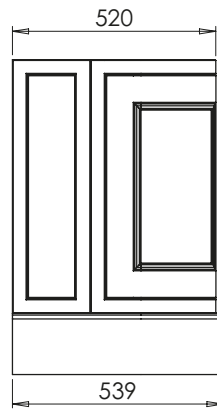

650-XX-WT13253/25BCE

RANGE

Tetbury Curved (620)

All dimensions are in millimetres

DESCRIPTION

4 door curved unit (CVU134)

DATE

January 2025

650-XX-WT13253/25BCE

RANGE

Tetbury Curved (620)

All dimensions are in millimetres

DESCRIPTION

2 door / 2 drawer curved unit (CVU134D)

DATE

January 2025

650-XX-WT13353/25CL

Thickness 25mm

RANGE

Tetbury Curved (620)

All dimensions are in millimetres

DESCRIPTION

4 door curved unit, left hand (LCVU134)

DATE

January 2025

650-XX-WT13353/25CL

Thickness 25mm

RANGE

Tetbury Curved (620)

All dimensions are in millimetres

DESCRIPTION

1 door/ 2 drawer curved unit, left hand (LCVU134D)