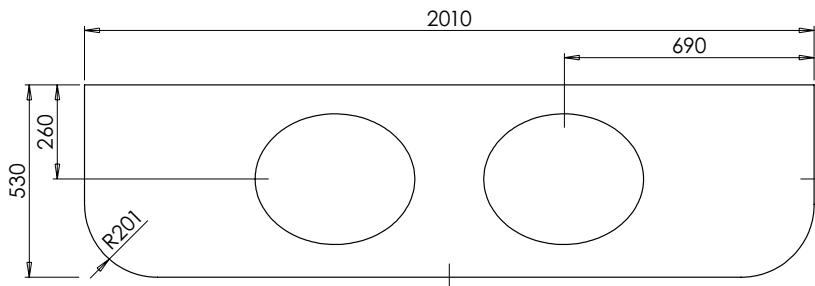

DATE

January 2025

650-XX-WT16853/25CR

RANGE

Tetbury Curved (620)

All dimensions are in millimetres

DESCRIPTION

5 door curved unit, right hand (RCVU170)

DATE

January 2025

650-XX-WT16853/25CR

RANGE

Tetbury Curved (620)

All dimensions are in millimetres

DESCRIPTION

1 door/ 4 drawer curved unit, right hand (RCVU170D)

DATE

January 2025

650-XX-WT20153/25BCE

RANGE

Tetbury Curved (620)

All dimensions are in millimetres

DESCRIPTION

6 door curved unit (CVU203)

DATE

January 2025

650-XX-WT20153/25BCE

RANGE

Tetbury Curved (620)

All dimensions are in millimetres

DESCRIPTION

2 door / 4 drawer curved unit (CVU203D)