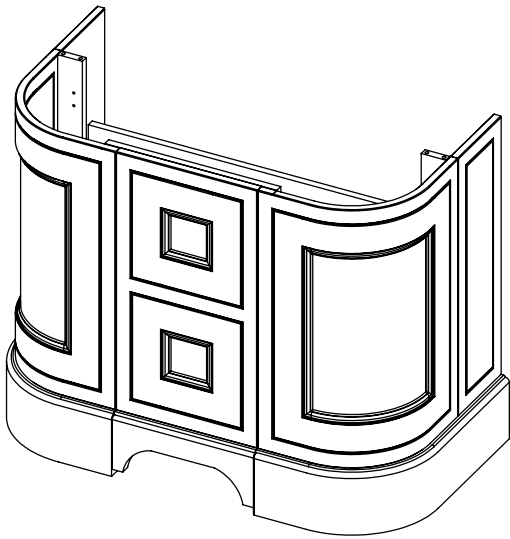

650-XX-WT10053/25BCE

RANGE

Tetbury Curved (620)

All dimensions are in millimetres

DESCRIPTION

3 door curved unit (CVU102)

DATE

January 2025