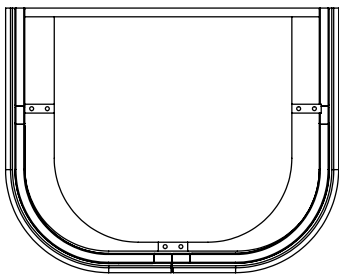

BURBIDGE & SON

EST. 1867

**BATHROOM FURNITURE
MAKERS™**

TETBURY CURVED SPECIFICATION GUIDE

650-XX-WT6653/25CE

RANGE

Tetbury Curved (620)

All dimensions are in millimetres