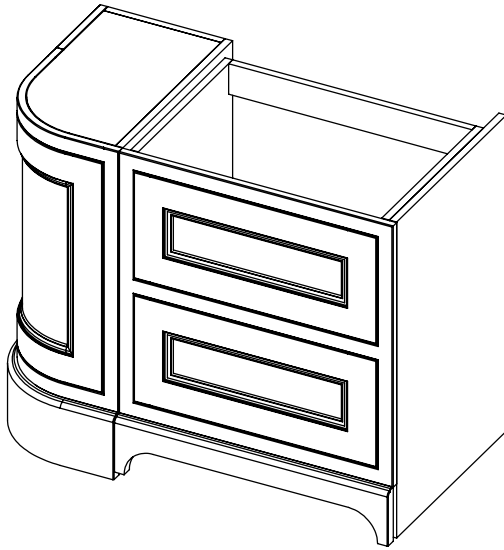

All dimensions are in millimetres

DESCRIPTION

3 door curved unit, left hand (LCVU101)

DATE

January 2025

650-XX-WT9953/25CL

Thickness 25mm

RANGE