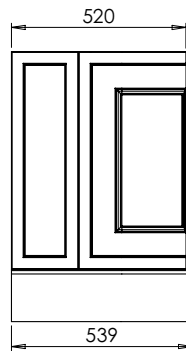

DATE

January 2025

650-XX-WT16653/25BCE

RANGE

Tetbury Curved (620)

All dimensions are in millimetres

DESCRIPTION

2 door / 2 drawer curved unit (CVU168D)

DATE

January 2025

650-XX-WT16853/25CL

RANGE

Tetbury Curved (620)

All dimensions are in millimetres

DESCRIPTION

5 door curved unit, left hand (LCVU170)

DATE

January 2025

650-XX-WT16853/25CL

RANGE

Tetbury Curved (620)

All dimensions are in millimetres

DESCRIPTION

1 door/ 4 drawer curved unit, left hand (LCVU170D)

DATE

January 2025

650-XX-WT16853/25CR

RANGE

Tetbury Curved (620)

All dimensions are in millimetres

DESCRIPTION

5 door curved unit, right hand (RCVU170)