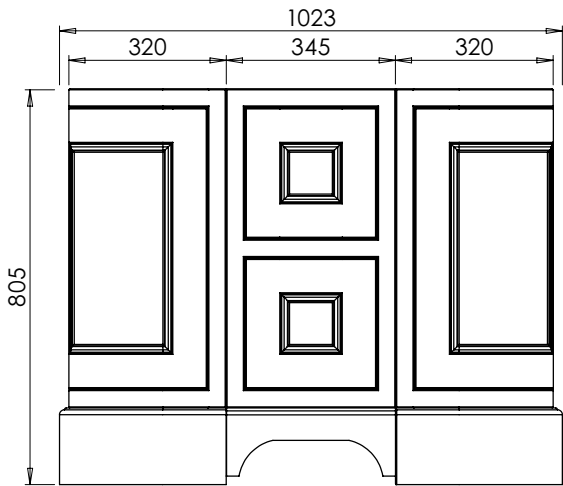

650-XX-WT10053/25BCE

RANGE

Tetbury Curved (620)

All dimensions are in millimetres

DESCRIPTION

3 door curved unit (CVU102)

DATE

January 2025

650-XX-WT10053/25BCE

RANGE

Tetbury Curved (620)

All dimensions are in millimetres

DESCRIPTION

2 door/ 2 drawer curved unit (CVU102D)

DATE

January 2025