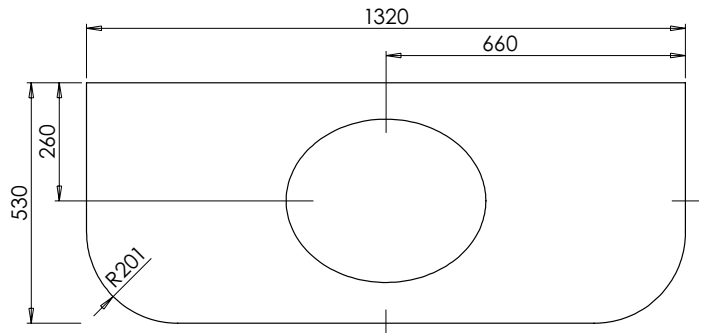

650-XX-WT10053/25BCE

RANGE

Tetbury Curved (620)

All dimensions are in millimetres

DESCRIPTION

2 door/ 2 drawer curved unit (CVU102D)

DATE

January 2025

650-XX-WT13253/25BCE

RANGE

Tetbury Curved (620)

All dimensions are in millimetres

DESCRIPTION

4 door curved unit (CVU134)

DATE

January 2025

650-XX-WT13253/25BCE

RANGE

Tetbury Curved (620)

All dimensions are in millimetres

DESCRIPTION

2 door / 2 drawer curved unit (CVU134D)

DATE

January 2025

650-XX-WT13353/25CL

Thickness 25mm

RANGE

Tetbury Curved (620)

All dimensions are in millimetres

DESCRIPTION

4 door curved unit, left hand (LCVU134)

DATE