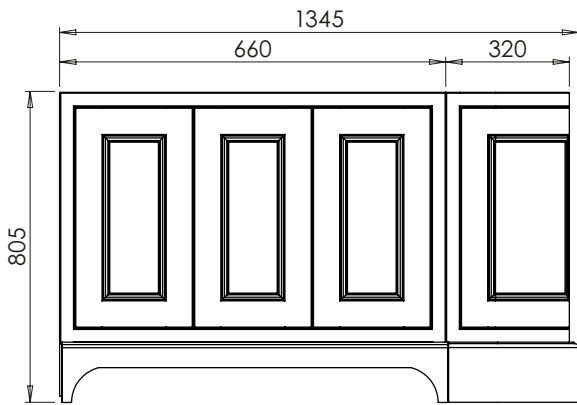

January 2025

650-XX-WT13353/25CL

Thickness 25mm

RANGE

Tetbury Curved (620)

All dimensions are in millimetres

DESCRIPTION

1 door/ 2 drawer curved unit, left hand (LCVU134D)

DATE

January 2025

650-XX-WT13353/25CR

RANGE

Tetbury Curved (620)

All dimensions are in millimetres

DESCRIPTION

4 door curved unit, right hand (RCVU134)