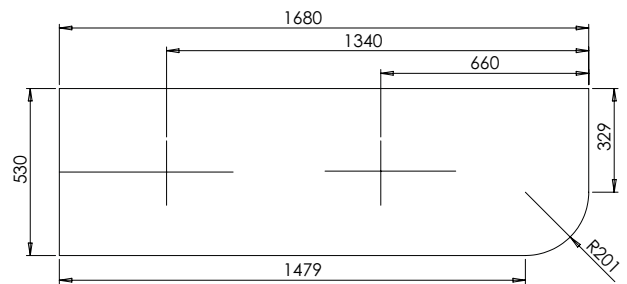

DATE

January 2025

650-XX-WT16853/25CL

RANGE

Tetbury Curved (620)

All dimensions are in millimetres

DESCRIPTION

1 door/ 4 drawer curved unit, left hand (LCVU170D)

DATE

January 2025

650-XX-WT16853/25CR

RANGE

Tetbury Curved (620)

All dimensions are in millimetres

DESCRIPTION

5 door curved unit, right hand (RCVU170)