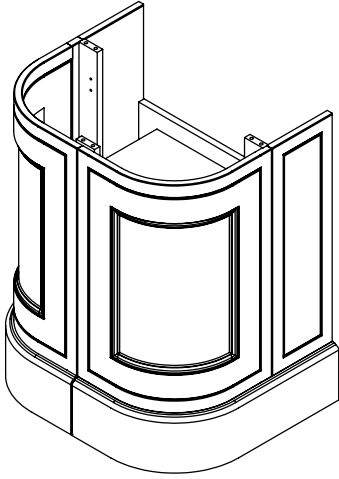

BURBIDGE & SON

EST. 1867

**BATHROOM FURNITURE
MAKERS™**

TETBURY CURVED SPECIFICATION GUIDE

650-XX-WT6653/25CE

RANGE

Tetbury Curved (620)

All dimensions are in millimetres