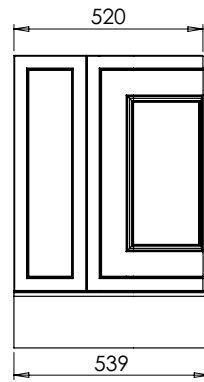

650-XX-WT13353/25CL

Thickness 25mm

RANGE

Tetbury Curved (620)

All dimensions are in millimetres

DESCRIPTION

4 door curved unit, left hand (LCVU134)

DATE

DATE

January 2025

650-XX-WT13353/25CR

RANGE

Tetbury Curved (620)

All dimensions are in millimetres

DESCRIPTION

4 door curved unit, right hand (RCVU134)

DATE

January 2025

650-XX-WT13353/25CR

RANGE

Tetbury Curved (620)

All dimensions are in millimetres

DESCRIPTION

1 door/ 2 drawer curved unit, right hand (RCVU134D)

DATE

January 2025

650-XX-WT16653/25BCE

RANGE

Tetbury Curved (620)

All dimensions are in millimetres

DESCRIPTION

5 door curved unit (CVU168)