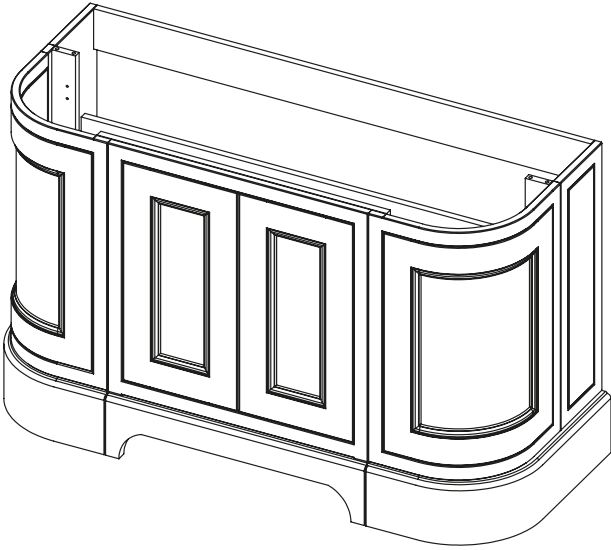

650-XX-WT10053/25BCE

RANGE

Tetbury Curved (620)

All dimensions are in millimetres

DESCRIPTION

2 door/ 2 drawer curved unit (CVU102D)

DATE

January 2025