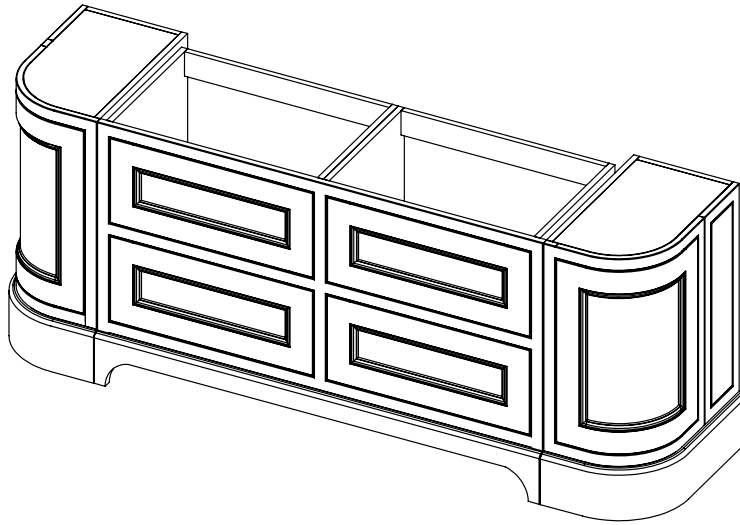

650-XX-WT20153/25BCE

RANGE

Tetbury Curved (620)

All dimensions are in millimetres

DESCRIPTION

2 door / 4 drawer curved unit (CVU203D)

DATE

January 2025