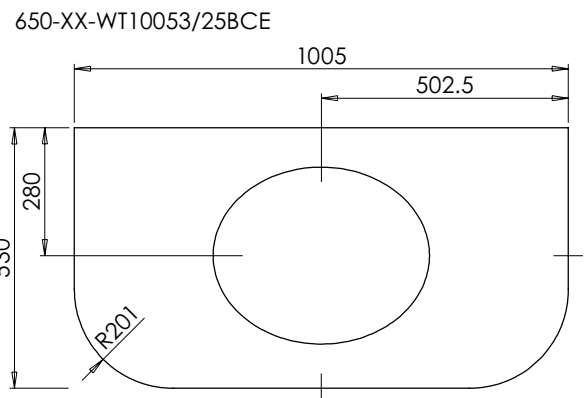

Thickness 25mm

RANGE

Tetbury Curved (620)

All dimensions are in millimetres

DESCRIPTION

1 door/ 2 drawer curved unit, right hand (RCVU101D)

DATE

January 2025

650-XX-WT10053/25BCE

RANGE

Tetbury Curved (620)

All dimensions are in millimetres

DESCRIPTION

3 door curved unit (CVU102)

DATE

January 2025

650-XX-WT13353/25CL

Thickness 25mm

RANGE

Tetbury Curved (620)

All dimensions are in millimetres

DESCRIPTION

4 door curved unit, left hand (LCVU134)

DATE