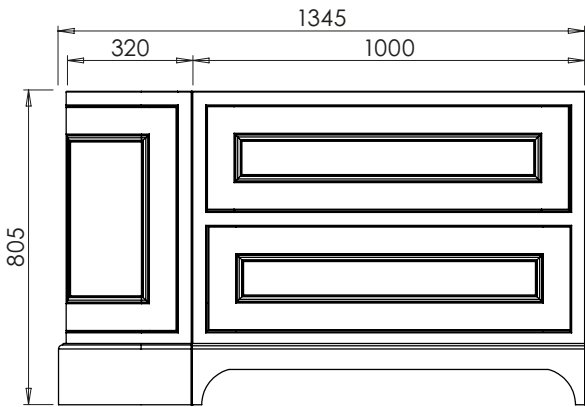

650-XX-WT13353/25CL

Thickness 25mm

RANGE

Tetbury Curved (620)

All dimensions are in millimetres

DESCRIPTION

4 door curved unit, left hand (LCVU134)

DATE

January 2025

650-XX-WT13353/25CL

Thickness 25mm

RANGE

Tetbury Curved (620)

All dimensions are in millimetres

DESCRIPTION

1 door/ 2 drawer curved unit, left hand (LCVU134D)

DATE

January 2025

650-XX-WT13353/25CR

RANGE

Tetbury Curved (620)

All dimensions are in millimetres

DESCRIPTION

4 door curved unit, right hand (RCVU134)