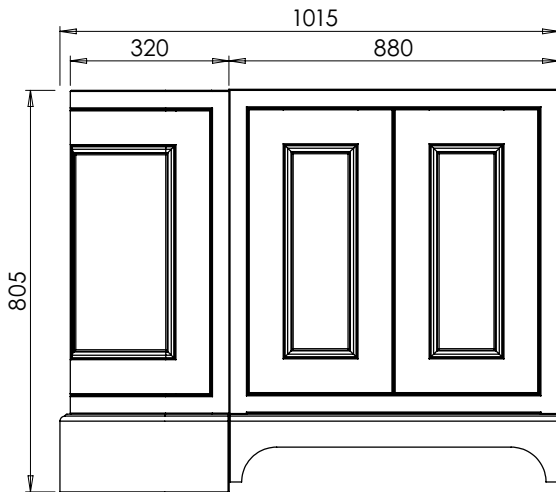

BURBIDGE & SON

EST. 1867

**BATHROOM FURNITURE
MAKERS™**

TETBURY CURVED SPECIFICATION GUIDE

650-XX-WT6653/25CE

RANGE

Tetbury Curved (620)

All dimensions are in millimetres

DESCRIPTION

2 door curved unit (CVU68)

DATE

January 2025

650-XX-WT9953/25CL

Thickness 25mm

RANGE

Tetbury Curved (620)

All dimensions are in millimetres

DESCRIPTION

3 door curved unit, left hand (LCVU101)

DATE

January 2025

650-XX-WT9953/25CL

Thickness 25mm

RANGE

Tetbury Curved (620)

All dimensions are in millimetres

DESCRIPTION

1 door/ 2 drawer curved unit, left hand (LCVU101D)

DATE

January 2025

650-XX-WT9953/25CR

Thickness 25mm