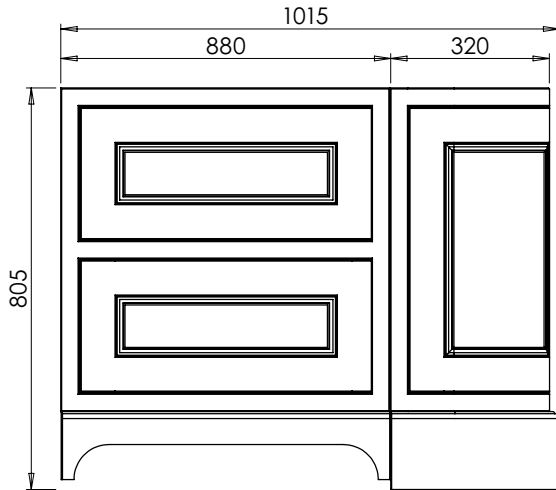

Tetbury Curved (620)

All dimensions are in millimetres

DESCRIPTION

1 door/ 2 drawer curved unit, left hand (LCVU101D)

DATE

January 2025

650-XX-WT9953/25CR

Thickness 25mm

RANGE

Tetbury Curved (620)

All dimensions are in millimetres

DESCRIPTION

3 door curved unit, right hand (RCVU101)

DATE

January 2025

650-XX-WT9953/25CR

Thickness 25mm

RANGE

Tetbury Curved (620)

All dimensions are in millimetres

DESCRIPTION

1 door/ 2 drawer curved unit, right hand (RCVU101D)

DATE

January 2025