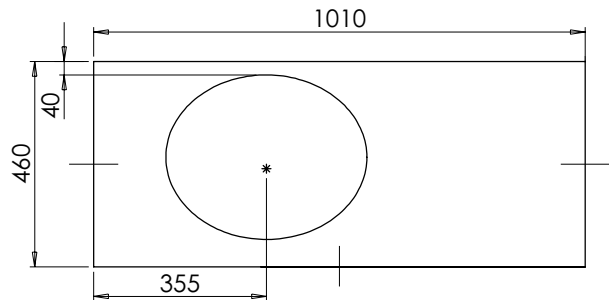

RANGE

Tetbury (620)

All dimensions are in millimetres

DESCRIPTION

2 door / 2 drawer unit, left-hand, no plinth (VU10DL & VU10DL/52)
With plinth (VU10DPL & VU10DPL/52)
With decorative plinth (VU10DP2L & VU10DP2L/52)

DATE

January 2025