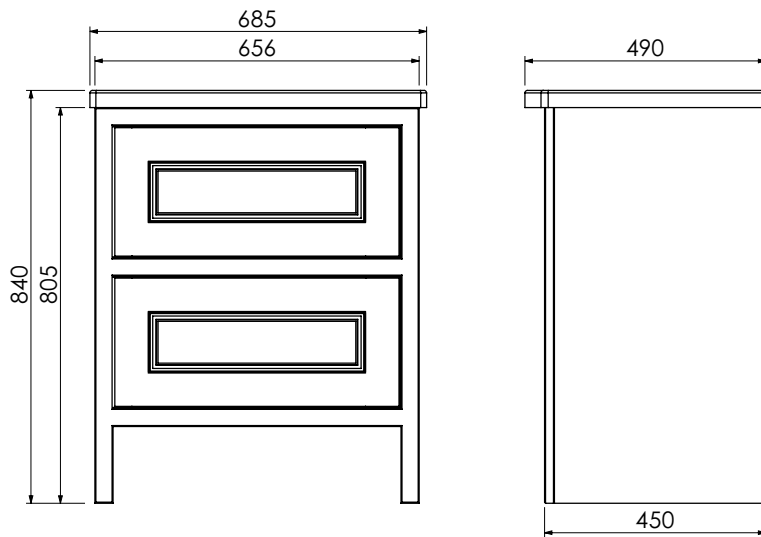

RANGE

Tetbury (620)

All dimensions are in millimetres

DESCRIPTION

2 drawer unit, no plinth (VU66D & VU66D/52)
 With plinth (VU66DP & VU66DP/52)
 With decorative plinth (VU66DP2 & VU66DP2/52)

DATE

January 2025

RANGE

Tetbury (620)

All dimensions are in millimetres

DESCRIPTION

2 drawer unit & basin, 1 tap hole, no plinth (VU66DB)
 With plinth (VU66DBP)
 With decorative plinth (VU66DBP2)

DATE

January 2025

Worktop with single integral basin
650-XXWT10146/25BM

Worktop with single integral basin
650-XX-WT10153/25BM

RANGE

Tetbury (620)

All dimensions are in millimetres

DESCRIPTION

3 door unit, no plinth (VU10 & VU10/52)
With plinth (VU10P & VU10P/52)
With decorative plinth (VU10P2 & VU10P2/52)

RANGE

Tetbury (620)

All dimensions are in millimetres

DESCRIPTION

Corner unit, left-handed (CU48L)
 Corner unit, right-handed (CU48R)

DATE

January 2025

RANGE