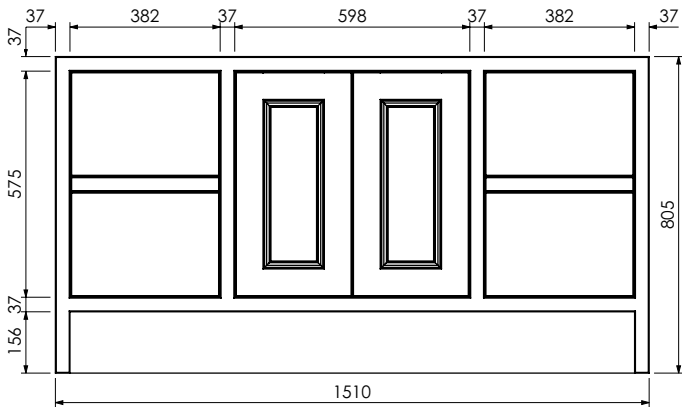

RANGE

Tetbury (620)

All dimensions are in millimetres

DESCRIPTION

4 drawer unit, no plinth (VU135D & VU135D/52)
 With plinth (VU135DP & VU135DP/52)
 With decorative plinth (VU135DP2 & VU135DP2/52)

DATE

January 2025

Worktop with single integral basin
650-XX-WT15253/25B

RANGE

Tetbury (620)

All dimensions are in millimetres

DESCRIPTION

2 drawer / 2 door / 2 drawer unit, no plinth (VU151DD)

DATE

January 2025

Worktop with single integral basin
650-XX-WT15253/25B

RANGE

Tetbury (620)

All dimensions are in millimetres

DESCRIPTION

2 door / open unit, no plinth (VU1510)

DATE

January 2025