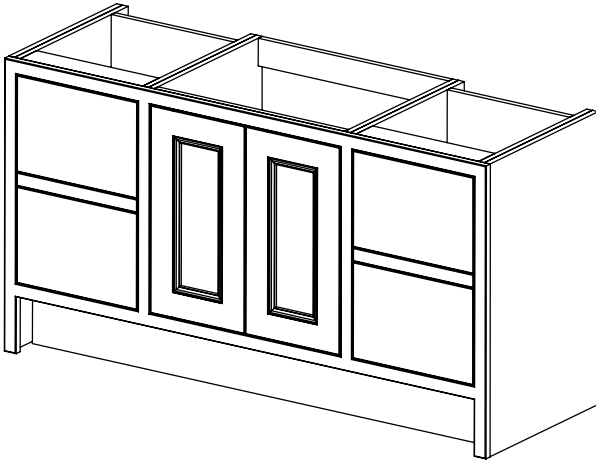

RANGE

Tetbury (620)

All dimensions are in millimetres

DESCRIPTION

4 drawer unit, no plinth (VU135D & VU135D/52)
 With plinth (VU135DP & VU135DP/52)
 With decorative plinth (VU135DP2 & VU135DP2/52)

DATE

January 2025

Worktop with single integral basin
650-XX-WT15253/25B

RANGE

Tetbury (620)

All dimensions are in millimetres

DESCRIPTION

2 drawer / 2 door / 2 drawer unit, no plinth (VU151DD)

DATE

January 2025