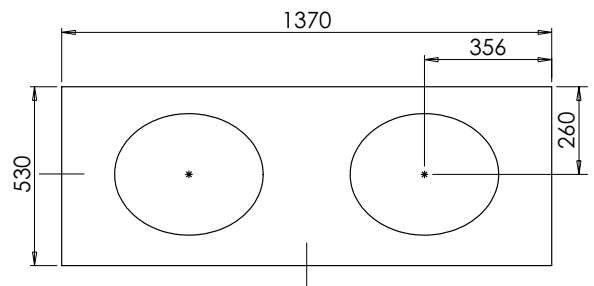

DATE

January 2025

Worktop with double integral basins
650-XX-WT13746/25B2

Worktop with double integral basins
650-XX-WT13753/25B2

RANGE

Tetbury (620)

All dimensions are in millimetres

DESCRIPTION

4 door unit, no plinth (VU135 & VU135/52)
 With plinth (VU135P & VU135P/52)
 With decorative plinth (VU135P2 & VU135P2/52)

DATE

January 2025

Worktop with double integral basins
650-XX-WT13746/25B2

Worktop with double integral basins
650-XX-WT13753/25B2

RANGE

Tetbury (620)

All dimensions are in millimetres

DESCRIPTION

4 drawer unit, no plinth (VU135D & VU135D/52)
 With plinth (VU135DP & VU135DP/52)
 With decorative plinth (VU135DP2 & VU135DP2/52)

DATE

January 2025

RANGE

Tetbury (620)

All dimensions are in millimetres

DESCRIPTION

Corner unit, left-handed (CU48L)
 Corner unit, right-handed (CU48R)

DATE

January 2025

RANGE