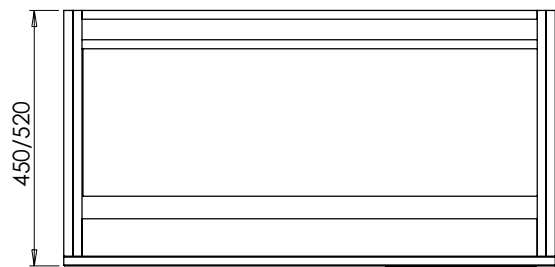

RANGE

Tetbury (620)

All dimensions are in millimetres

DESCRIPTION

2 drawer unit & basin, 1 tap hole, no plinth (VU66DB)
 With plinth (VU66DBP)
 With decorative plinth (VU66DBP2)

DATE

January 2025

Worktop with single integral basin
650-XXWT10146/25BM