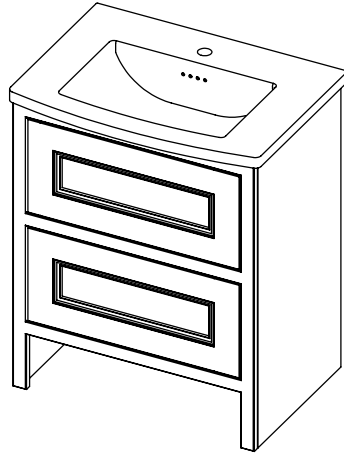

DESCRIPTION

2 door unit & basin, 1 tap hole, no plinth (VU66B)
 With plinth (VU66BP)
 With decorative plinth (VU66BP2)

DATE

January 2025

Worktop with single integral basin
650-XX-WT6846/25B

Worktop with single integral basin
650-XX-WT6853/25B

RANGE

Tetbury (620)

All dimensions are in millimetres

DESCRIPTION

2 drawer unit & basin, 1 tap hole, no plinth (VU66DB)
 With plinth (VU66DBP)
 With decorative plinth (VU66DBP2)

DATE

January 2025

Worktop with single integral basin
650-XXWT10146/25BM