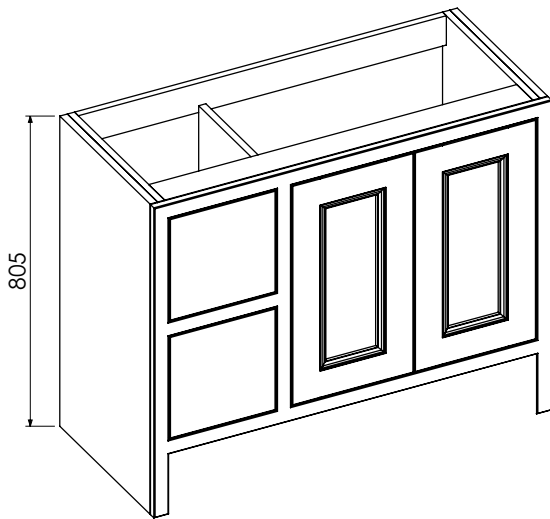

2 drawer unit, no plinth (VUD10 & VUD10/52)
 With plinth (VUD10P & VUD10P/52)
 With decorative plinth (VUD10P2 & VUD10P2/52)

DATE

January 2025

Worktop with single integral basin
650-XXWT10146/25BM

RANGE

Tetbury (620)

All dimensions are in millimetres

DESCRIPTION

2 door / 2 drawer unit, left-hand, no plinth (VU10DL & VU10DL/52)
 With plinth (VU10DPL & VU10DPL/52)
 With decorative plinth (VU10DP2L & VU10DP2L/52)

DATE

January 2025