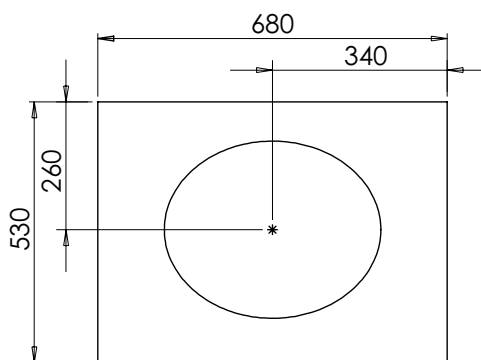

All dimensions are in millimetres

DESCRIPTION

2 door unit, no plinth (VU66 & VU66/52)
 With plinth (VU66P & VU66P/52)
 With decorative plinth (VU66P2 & VU66P2/52)

DATE

January 2025

RANGE

Tetbury (620)

All dimensions are in millimetres

DESCRIPTION

2 door unit & basin, 1 tap hole, no plinth (VU66B)
 With plinth (VU66BP)
 With decorative plinth (VU66BP2)

DATE

January 2025

Worktop with single integral basin
650-XX-WT6846/25B

Worktop with single integral basin
650-XX-WT6853/25B

RANGE

Tetbury (620)

All dimensions are in millimetres

DESCRIPTION

2 drawer unit, no plinth (VU66D & VU66D/52)
 With plinth (VU66DP & VU66DP/52)
 With decorative plinth (VU66DP2 & VU66DP2/52)

DATE

January 2025

RANGE

Tetbury (620)

All dimensions are in millimetres

DESCRIPTION

Corner unit, left-handed (CU48L)
 Corner unit, right-handed (CU48R)

DATE

January 2025

RANGE