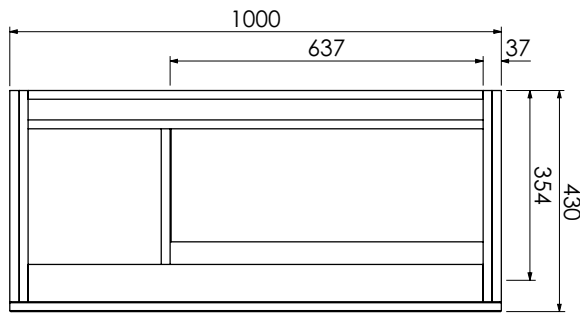

DATE

January 2025

Worktop with single integral basin
650-XXWT10146/25BM

Worktop with single integral basin
650-XX-WT10153/25BM

RANGE

Tetbury (620)

All dimensions are in millimetres

DESCRIPTION

All dimensions are in millimetres

DESCRIPTION

2 door / 2 drawer unit, left-hand, no plinth (VU10DL & VU10DL/52)
 With plinth (VU10DPL & VU10DPL/52)
 With decorative plinth (VU10DP2L & VU10DP2L/52)

DATE

January 2025

Worktop with single integral basin
650-XXWT10146/25BM

RANGE

Tetbury (620)

All dimensions are in millimetres

DESCRIPTION

2 door / 2 drawer unit, right-hand, no plinth (VU10DR & VU10DR/52)
 With plinth (VU10DPR & VU10DPR/52)
 With decorative plinth (VU10DP2R & VU10DP2R/52)

RANGE

Tetbury (620)

All dimensions are in millimetres

DESCRIPTION

Corner unit, left-handed (CU48L)
 Corner unit, right-handed (CU48R)

DATE

January 2025

RANGE