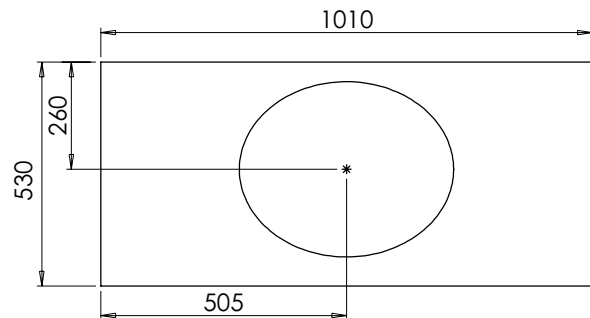

RANGE

Tetbury (620)

All dimensions are in millimetres

DESCRIPTION

2 drawer unit & basin, 1 tap hole, no plinth (VU66DB)
 With plinth (VU66DBP)
 With decorative plinth (VU66DBP2)

DATE

January 2025

Worktop with single integral basin
650-XXWT10146/25BM

Worktop with single integral basin
650-XX-WT10153/25BM

RANGE

Tetbury (620)

All dimensions are in millimetres

DESCRIPTION

3 door unit, no plinth (VU10 & VU10/52)
With plinth (VU10P & VU10P/52)
With decorative plinth (VU10P2 & VU10P2/52)

RANGE

Tetbury (620)

All dimensions are in millimetres

DESCRIPTION

Corner unit, left-handed (CU48L)
 Corner unit, right-handed (CU48R)

DATE

January 2025

RANGE