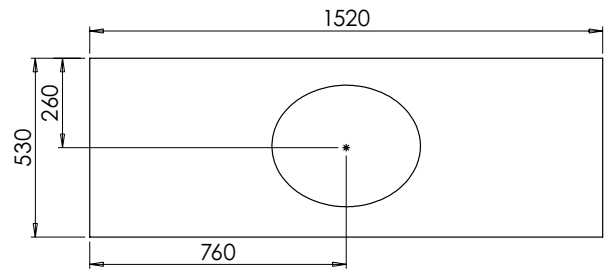

Worktop with single integral basin
650-XX-WT15253/25B

RANGE

Tetbury (620)

All dimensions are in millimetres

DESCRIPTION

2 drawer / 2 door / 2 drawer unit, no plinth (VU151DD)

DATE

January 2025

Worktop with single integral basin
650-XX-WT15253/25B

RANGE

Tetbury (620)

All dimensions are in millimetres

DESCRIPTION

2 door / open unit, no plinth (VU1510)

DATE

January 2025

RANGE

Tetbury (620)

All dimensions are in millimetres

DESCRIPTION

Corner unit, left-handed (CU48L)
 Corner unit, right-handed (CU48R)

DATE

January 2025

RANGE