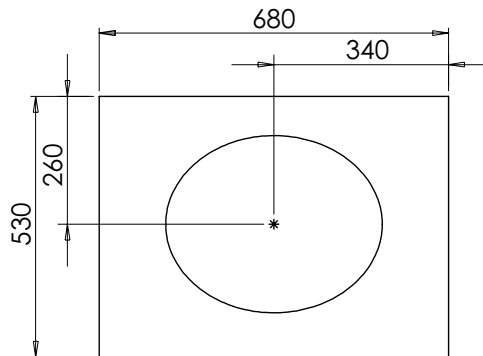

Worktop with single integral basin
650-XX-WT6853/25B

RANGE

Tetbury (620)

All dimensions are in millimetres

DESCRIPTION

2 door unit, no plinth (VU66 & VU66/52)
With plinth (VU66P & VU66P/52)
With decorative plinth (VU66P2 & VU66P2/52)

DATE

January 2025