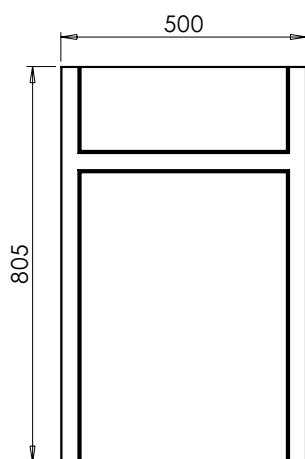

Worktop with single integral basin
650-XX-WT15253/25B

RANGE

Tetbury (620)

All dimensions are in millimetres

DESCRIPTION

2 drawer / 2 door / 2 drawer unit, no plinth (VU151DD)

DATE

January 2025

Worktop with single integral basin
650-XX-WT15253/25B

RANGE

Tetbury (620)

All dimensions are in millimetres

DESCRIPTION

2 door / open unit, no plinth (VU1510)

DATE

January 2025

RANGE

Tetbury (620)

All dimensions are in millimetres

DESCRIPTION

Corner unit, left-handed (CU48L)
 Corner unit, right-handed (CU48R)

DATE

January 2025

RANGE

Tetbury (620)

All dimensions are in millimetres

DESCRIPTION

WC unit (WC50 & WC50S)

DATE

January 2025

E: sales@burbidgebathroommakers.co.uk
T: 024 7667 1600
W: burbidgebathroommakers.co.uk

Burnsall Road, Canley, Coventry,
West Midlands CV5 6BS