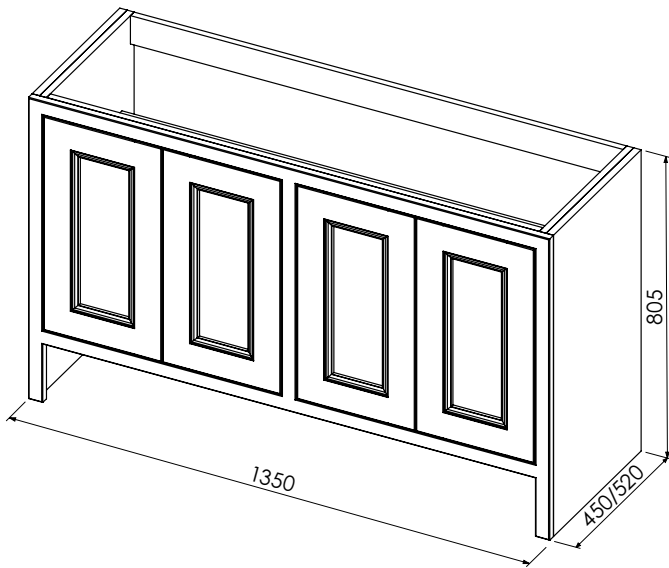

RANGE

Tetbury (620)

All dimensions are in millimetres

DESCRIPTION

4 door unit, no plinth (VU135 & VU135/52)
With plinth (VU135P & VU135P/52)
With decorative plinth (VU135P2 & VU135P2/52)

DATE

January 2025