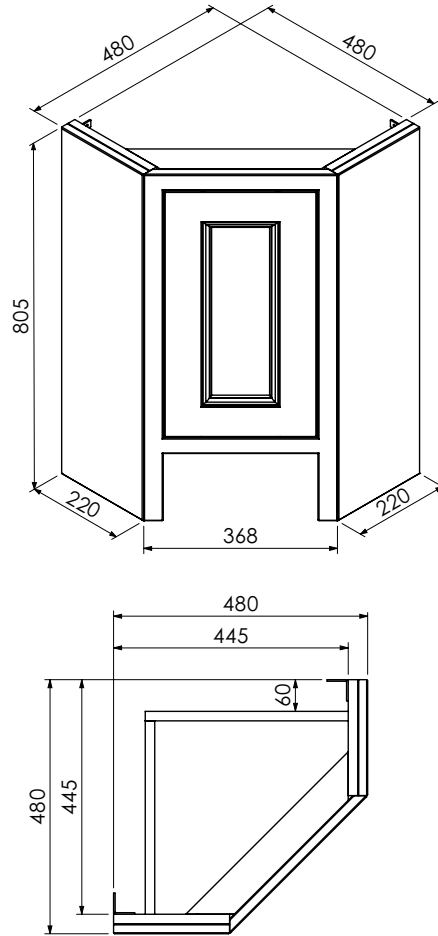

DATE

January 2025

Worktop with double integral basins
650-XX-WT13746/25B2

Worktop with double integral basins
650-XX-WT13753/25B2

RANGE

Tetbury (620)

All dimensions are in millimetres

DESCRIPTION

Worktop with single integral basin
650-XX-WT15253/25B

RANGE

Tetbury (620)

All dimensions are in millimetres

DESCRIPTION

2 drawer / 2 door / 2 drawer unit, no plinth (VU151DD)

DATE

January 2025

Worktop with single integral basin
650-XX-WT15253/25B

RANGE

Tetbury (620)

All dimensions are in millimetres

DESCRIPTION

2 door / open unit, no plinth (VU1510)

DATE

January 2025

RANGE

Tetbury (620)

All dimensions are in millimetres

DESCRIPTION

Corner unit, left-handed (CU48L)
 Corner unit, right-handed (CU48R)

DATE

January 2025

RANGE