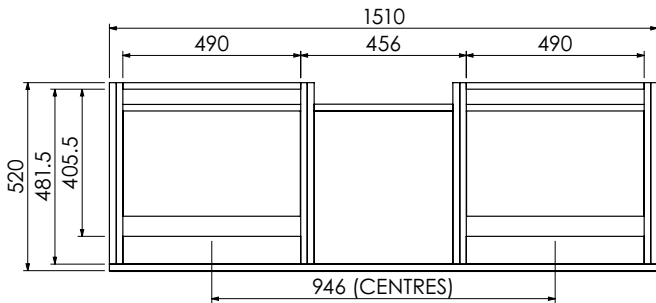

Worktop with single integral basin
650-XX-WT15253/25B

RANGE

Tetbury (620)

All dimensions are in millimetres

DESCRIPTION

2 drawer / 2 door / 2 drawer unit, no plinth (VU151DD)

DATE

January 2025

Worktop with single integral basin
650-XX-WT15253/25B

RANGE

Tetbury (620)

All dimensions are in millimetres

DESCRIPTION

2 door / open unit, no plinth (VU1510)

DATE

January 2025

RANGE

Tetbury (620)

All dimensions are in millimetres

DESCRIPTION

Corner unit, left-handed (CU48L)
 Corner unit, right-handed (CU48R)

DATE

January 2025

RANGE