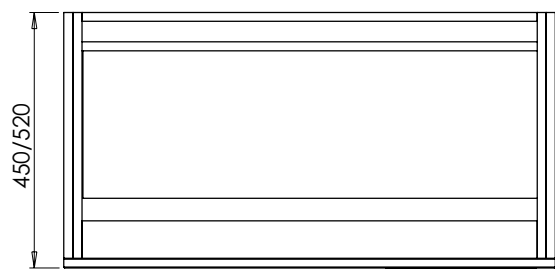

Worktop with single integral basin
650-XX-WT10153/25BM

RANGE

Tetbury (620)

All dimensions are in millimetres

DESCRIPTION

3 door unit, no plinth (VU10 & VU10/52)
With plinth (VU10P & VU10P/52)
With decorative plinth (VU10P2 & VU10P2/52)

DATE

January 2025

Worktop with single integral basin
650-XXWT10146/25BM

Worktop with single integral basin
650-XX-WT10153/25BM

RANGE

Tetbury (620)

All dimensions are in millimetres

DESCRIPTION