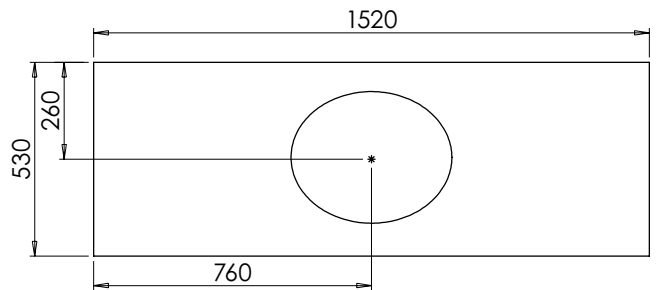

RANGE

Tetbury (620)

All dimensions are in millimetres

DESCRIPTION

4 drawer unit, no plinth (VU135D & VU135D/52)
 With plinth (VU135DP & VU135DP/52)
 With decorative plinth (VU135DP2 & VU135DP2/52)

DATE

January 2025

Worktop with single integral basin
650-XX-WT15253/25B

RANGE

Tetbury (620)

All dimensions are in millimetres

DESCRIPTION

2 drawer / 2 door / 2 drawer unit, no plinth (VU151DD)

DATE

January 2025

Worktop with single integral basin
650-XX-WT15253/25B

RANGE

Tetbury (620)

All dimensions are in millimetres

DESCRIPTION

2 door / open unit, no plinth (VU1510)

DATE

January 2025

RANGE

Tetbury (620)

All dimensions are in millimetres

DESCRIPTION

Corner unit, left-handed (CU48L)
 Corner unit, right-handed (CU48R)

DATE

January 2025

RANGE