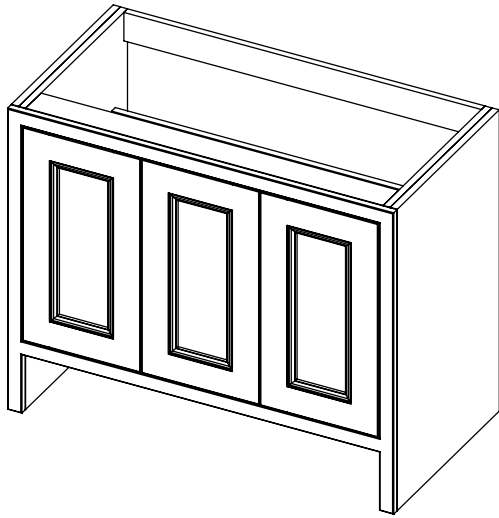

RANGE

Tetbury (620)

All dimensions are in millimetres

DESCRIPTION

2 drawer unit & basin, 1 tap hole, no plinth (VU66DB)
 With plinth (VU66DBP)
 With decorative plinth (VU66DBP2)

DATE

January 2025

Worktop with single integral basin
650-XXWT10146/25BM

Worktop with single integral basin
650-XX-WT10153/25BM

RANGE

Tetbury (620)

All dimensions are in millimetres

DESCRIPTION

3 door unit, no plinth (VU10 & VU10/52)
With plinth (VU10P & VU10P/52)
With decorative plinth (VU10P2 & VU10P2/52)