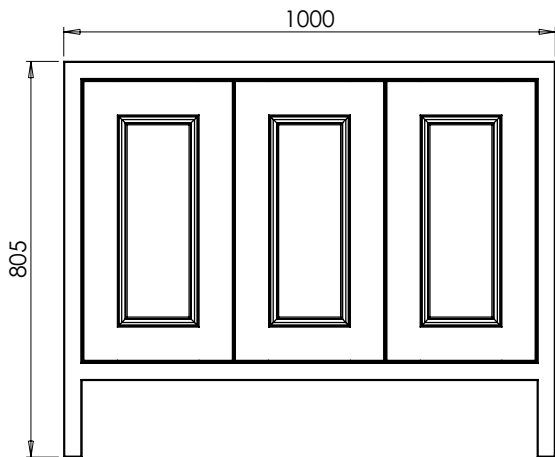

RANGE

Tetbury (620)

All dimensions are in millimetres

DESCRIPTION

2 drawer unit & basin, 1 tap hole, no plinth (VU66DB)
 With plinth (VU66DBP)
 With decorative plinth (VU66DBP2)

DATE

January 2025

Worktop with single integral basin
650-XXWT10146/25BM

Worktop with single integral basin
650-XX-WT10153/25BM

RANGE

Tetbury (620)

All dimensions are in millimetres

DESCRIPTION

3 door unit, no plinth (VU10 & VU10/52)
With plinth (VU10P & VU10P/52)
With decorative plinth (VU10P2 & VU10P2/52)