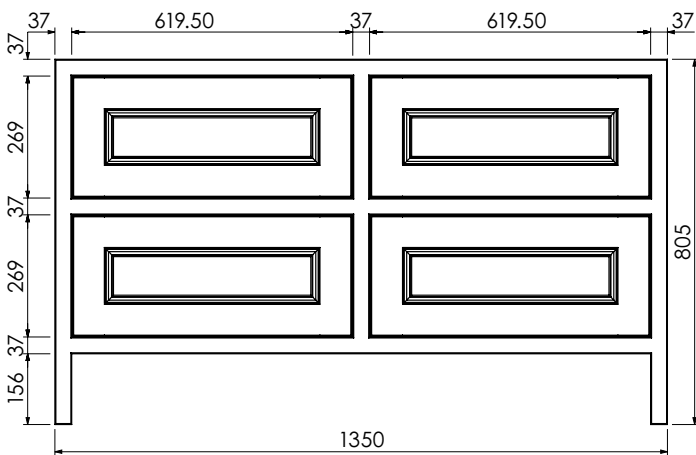

RANGE

Tetbury (620)

All dimensions are in millimetres

DESCRIPTION

4 drawer unit, no plinth (VU135D & VU135D/52)
With plinth (VU135DP & VU135DP/52)
With decorative plinth (VU135DP2 & VU135DP2/52)

DATE

January 2025