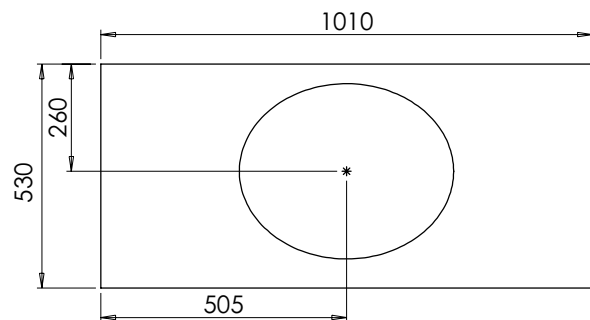

Worktop with single integral basin
650-XX-WT10153/25BM

RANGE

Tetbury (620)

All dimensions are in millimetres

DESCRIPTION

3 door unit, no plinth (VU10 & VU10/52)
With plinth (VU10P & VU10P/52)
With decorative plinth (VU10P2 & VU10P2/52)

DATE

January 2025

Worktop with single integral basin
650-XXWT10146/25BM

Worktop with single integral basin
650-XX-WT10153/25BM

RANGE

Tetbury (620)

All dimensions are in millimetres

DESCRIPTION

All dimensions are in millimetres

DESCRIPTION

2 door / 2 drawer unit, left-hand, no plinth (VU10DL & VU10DL/52)
 With plinth (VU10DPL & VU10DPL/52)
 With decorative plinth (VU10DP2L & VU10DP2L/52)

DATE

January 2025

RANGE

Tetbury (620)

All dimensions are in millimetres

DESCRIPTION

Corner unit, left-handed (CU48L)
 Corner unit, right-handed (CU48R)

DATE

January 2025

RANGE