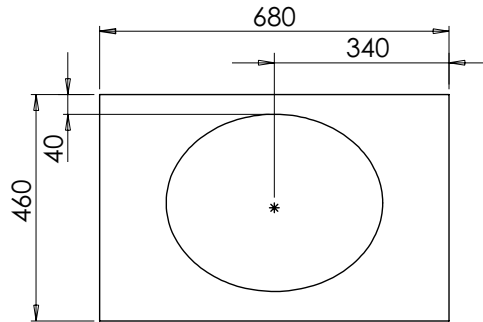

Worktop with single integral basin
650-XX-WT6846/25B