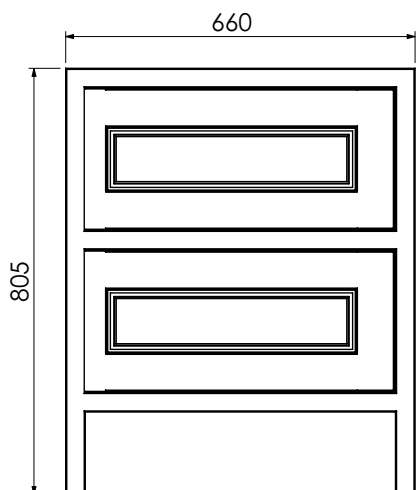

All dimensions are in millimetres

DESCRIPTION

2 door unit, no plinth (VU66 & VU66/52)
 With plinth (VU66P & VU66P/52)
 With decorative plinth (VU66P2 & VU66P2/52)

DATE

January 2025

RANGE

Tetbury (620)

All dimensions are in millimetres

DESCRIPTION

2 door unit & basin, 1 tap hole, no plinth (VU66B)
 With plinth (VU66BP)
 With decorative plinth (VU66BP2)

DATE

January 2025

Worktop with single integral basin
650-XX-WT6846/25B

Worktop with single integral basin
650-XX-WT6853/25B

RANGE

Tetbury (620)

All dimensions are in millimetres

DESCRIPTION

Corner unit, left-handed (CU48L)
 Corner unit, right-handed (CU48R)

DATE

January 2025

RANGE