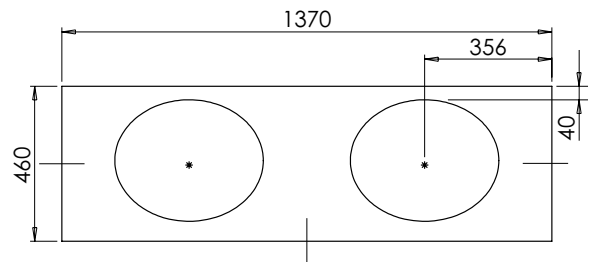

Worktop with double integral basins
650-XX-WT13746/25B2