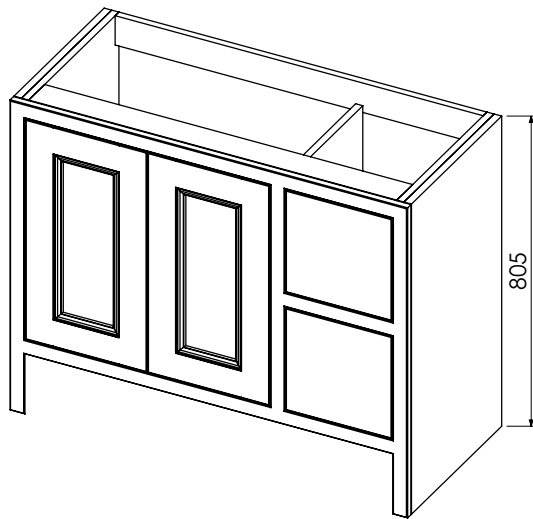

Worktop with single integral basin
650-XXWT10146/25BM