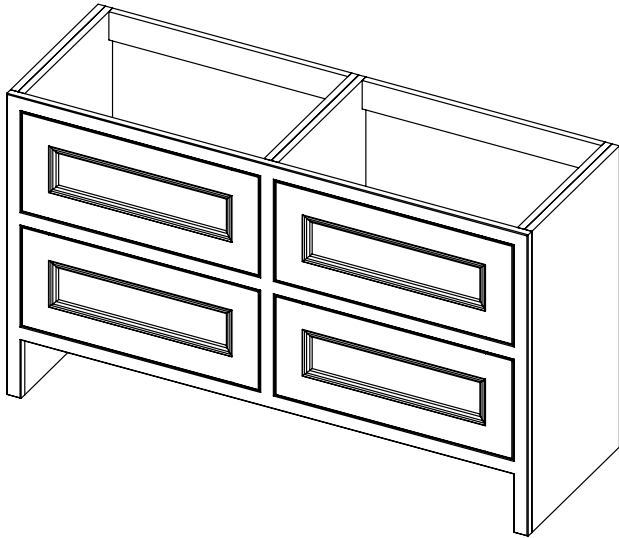

RANGE

Tetbury (620)

All dimensions are in millimetres

DESCRIPTION

4 drawer unit, no plinth (VU135D & VU135D/52)
With plinth (VU135DP & VU135DP/52)
With decorative plinth (VU135DP2 & VU135DP2/52)

DATE

January 2025