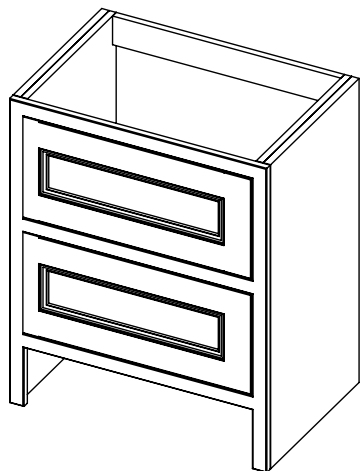

BURBIDGE & SON

EST. 1867

**BATHROOM FURNITURE
MAKERS™**

TETBURY SPECIFICATION GUIDE

Worktop with single integral basin
650-XX-WT6846/25B

Worktop with single integral basin
650-XX-WT6853/25B

RANGE

Tetbury (620)

DESCRIPTION

2 door unit & basin, 1 tap hole, no plinth (VU66B)
 With plinth (VU66BP)
 With decorative plinth (VU66BP2)

DATE

January 2025

Worktop with single integral basin
650-XX-WT6846/25B

Worktop with single integral basin
650-XX-WT6853/25B