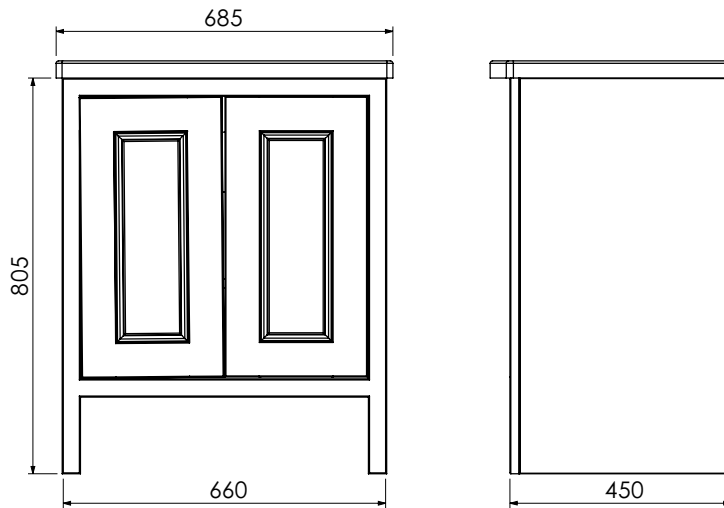

RANGE

Tetbury (620)

All dimensions are in millimetres

DESCRIPTION

2 door unit & basin, 1 tap hole, no plinth (VU66B)
With plinth (VU66BP)
With decorative plinth (VU66BP2)

DATE

January 2025