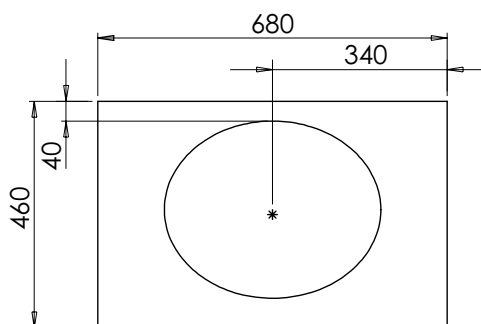

All dimensions are in millimetres

DESCRIPTION

2 door unit, no plinth (VU66 & VU66/52)
 With plinth (VU66P & VU66P/52)
 With decorative plinth (VU66P2 & VU66P2/52)

DATE

January 2025

RANGE

Tetbury (620)

All dimensions are in millimetres

DESCRIPTION

2 door unit & basin, 1 tap hole, no plinth (VU66B)
 With plinth (VU66BP)
 With decorative plinth (VU66BP2)

DATE

January 2025

Worktop with single integral basin
650-XX-WT6846/25B

Worktop with single integral basin
650-XX-WT6853/25B

RANGE

Tetbury (620)

All dimensions are in millimetres

DESCRIPTION

Corner unit, left-handed (CU48L)
 Corner unit, right-handed (CU48R)

DATE

January 2025

RANGE