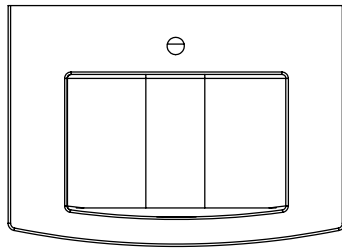

All dimensions are in millimetres

DESCRIPTION

2 door unit, no plinth (VU66 & VU66/52)
 With plinth (VU66P & VU66P/52)
 With decorative plinth (VU66P2 & VU66P2/52)

DATE

January 2025

RANGE

Tetbury (620)

All dimensions are in millimetres

RANGE

Tetbury (620)

All dimensions are in millimetres

DESCRIPTION

Corner unit, left-handed (CU48L)
 Corner unit, right-handed (CU48R)

DATE

January 2025

RANGE