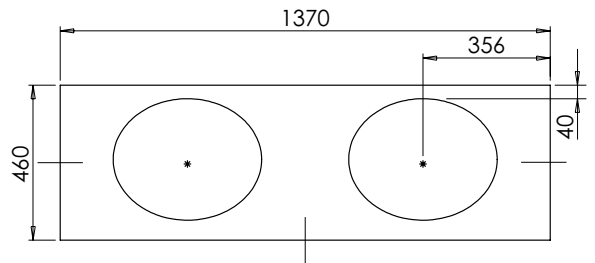

All dimensions are in millimetres

DESCRIPTION

2 door / 2 drawer unit, left-hand, no plinth (VU10DL & VU10DL/52)
 With plinth (VU10DPL & VU10DPL/52)
 With decorative plinth (VU10DP2L & VU10DP2L/52)

DATE

January 2025

Worktop with single integral basin
650-XXWT10146/25BM

RANGE

Tetbury (620)

All dimensions are in millimetres

DESCRIPTION

2 door / 2 drawer unit, right-hand, no plinth (VU10DR & VU10DR/52)
 With plinth (VU10DPR & VU10DPR/52)
 With decorative plinth (VU10DP2R & VU10DP2R/52)

DATE

January 2025

Worktop with double integral basins
650-XX-WT13746/25B2

Worktop with double integral basins
650-XX-WT13753/25B2

RANGE

Tetbury (620)

All dimensions are in millimetres

DESCRIPTION

RANGE

Tetbury (620)

All dimensions are in millimetres

DESCRIPTION

Corner unit, left-handed (CU48L)
 Corner unit, right-handed (CU48R)

DATE

January 2025

RANGE