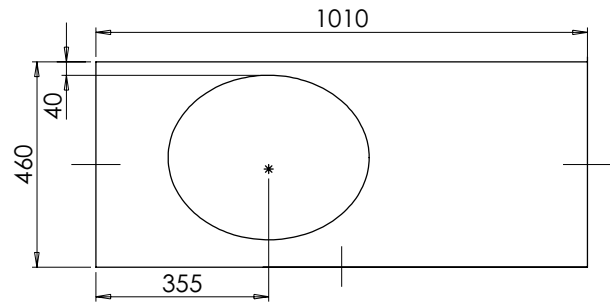

RANGE

Tetbury (620)

All dimensions are in millimetres

DESCRIPTION

2 drawer unit & basin, 1 tap hole, no plinth (VU66DB)
 With plinth (VU66DBP)
 With decorative plinth (VU66DBP2)

DATE

January 2025

Worktop with single integral basin
650-XXWT10146/25BM

Worktop with single integral basin
650-XX-WT10153/25BM

RANGE

Tetbury (620)

All dimensions are in millimetres

DESCRIPTION

3 door unit, no plinth (VU10 & VU10/52)
With plinth (VU10P & VU10P/52)
With decorative plinth (VU10P2 & VU10P2/52)

RANGE

Tetbury (620)

All dimensions are in millimetres

DESCRIPTION

Corner unit, left-handed (CU48L)
 Corner unit, right-handed (CU48R)

DATE

January 2025

RANGE