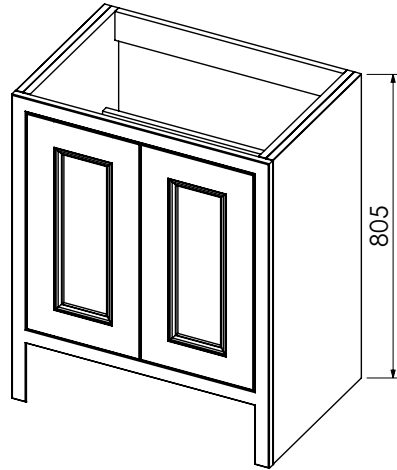

BURBIDGE & SON

EST. 1867

**BATHROOM FURNITURE
MAKERS™**

TETBURY SPECIFICATION GUIDE

Worktop with single integral basin
650-XX-WT6846/25B

Worktop with single integral basin
650-XX-WT6853/25B

RANGE

Tetbury (620)

All dimensions are in millimetres

DESCRIPTION

2 door unit, no plinth (VU66 & VU66/52)
 With plinth (VU66P & VU66P/52)
 With decorative plinth (VU66P2 & VU66P2/52)

DATE

January 2025

RANGE

Tetbury (620)

All dimensions are in millimetres

DESCRIPTION

2 door unit & basin, 1 tap hole, no plinth (VU66B)
 With plinth (VU66BP)
 With decorative plinth (VU66BP2)

DATE

January 2025

Worktop with single integral basin
650-XX-WT6846/25B

Worktop with single integral basin
650-XX-WT6853/25B