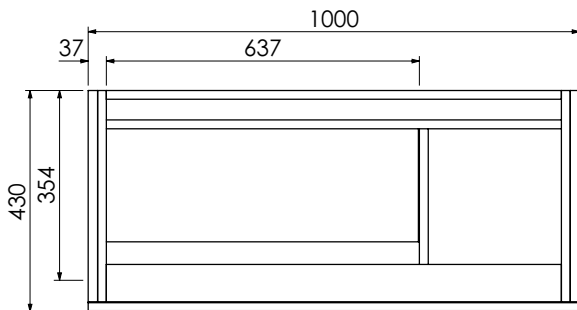

RANGE

Tetbury (620)

All dimensions are in millimetres

DESCRIPTION

2 door / 2 drawer unit, left-hand, no plinth (VU10DL & VU10DL/52)
With plinth (VU10DPL & VU10DPL/52)
With decorative plinth (VU10DP2L & VU10DP2L/52)

DATE

January 2025