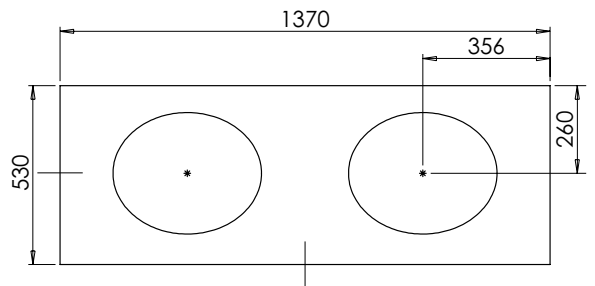

Worktop with single integral basin
650-XXWT10146/25BM

RANGE

Tetbury (620)

All dimensions are in millimetres

DESCRIPTION

2 door / 2 drawer unit, right-hand, no plinth (VU10DR & VU10DR/52)
 With plinth (VU10DPR & VU10DPR/52)
 With decorative plinth (VU10DP2R & VU10DP2R/52)

DATE

January 2025

Worktop with double integral basins
650-XX-WT13746/25B2

Worktop with double integral basins
650-XX-WT13753/25B2

RANGE

Tetbury (620)

All dimensions are in millimetres

DESCRIPTION

RANGE

Tetbury (620)

All dimensions are in millimetres

DESCRIPTION

Corner unit, left-handed (CU48L)
 Corner unit, right-handed (CU48R)

DATE

January 2025

RANGE