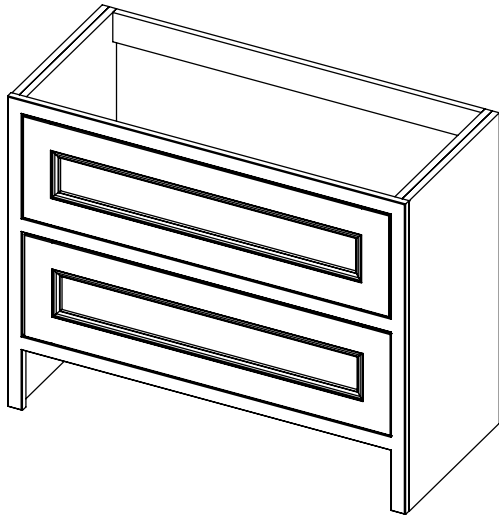

RANGE

Tetbury (620)

All dimensions are in millimetres

DESCRIPTION

2 drawer unit, no plinth (VUD10 & VUD10/52)
With plinth (VUD10P & VUD10P/52)
With decorative plinth (VUD10P2 & VUD10P2/52)

DATE

January 2025