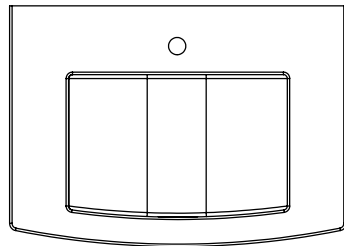

DESCRIPTION

2 door unit & basin, 1 tap hole, no plinth (VU66B)
 With plinth (VU66BP)
 With decorative plinth (VU66BP2)

DATE

January 2025

Worktop with single integral basin
650-XX-WT6846/25B

Worktop with single integral basin
650-XX-WT6853/25B

RANGE

Tetbury (620)

All dimensions are in millimetres

DESCRIPTION

2 drawer unit, no plinth (VU66D & VU66D/52)
 With plinth (VU66DP & VU66DP/52)
 With decorative plinth (VU66DP2 & VU66DP2/52)

DATE

January 2025

RANGE

Tetbury (620)

All dimensions are in millimetres

DESCRIPTION

2 drawer unit & basin, 1 tap hole, no plinth (VU66DB)
 With plinth (VU66DBP)
 With decorative plinth (VU66DBP2)

DATE

January 2025

Worktop with single integral basin
650-XXWT10146/25BM

Worktop with single integral basin
650-XX-WT10153/25BM

RANGE

Tetbury (620)

All dimensions are in millimetres

DESCRIPTION

3 door unit, no plinth (VU10 & VU10/52)
With plinth (VU10P & VU10P/52)
With decorative plinth (VU10P2 & VU10P2/52)