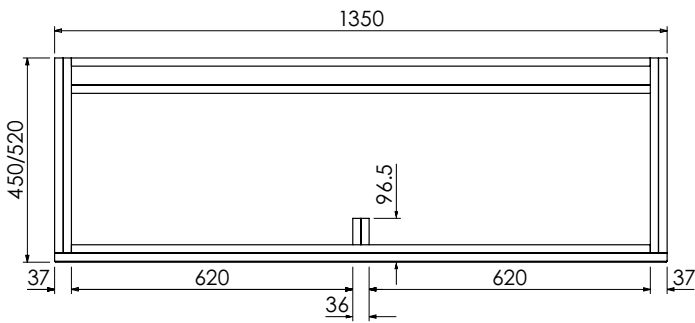

Worktop with single integral basin
650-XXWT10146/25BM

RANGE

Tetbury (620)

All dimensions are in millimetres

DESCRIPTION

2 door / 2 drawer unit, right-hand, no plinth (VU10DR & VU10DR/52)
 With plinth (VU10DPR & VU10DPR/52)
 With decorative plinth (VU10DP2R & VU10DP2R/52)

DATE

January 2025

Worktop with double integral basins
650-XX-WT13746/25B2

Worktop with double integral basins
650-XX-WT13753/25B2

RANGE

Tetbury (620)

All dimensions are in millimetres

DESCRIPTION