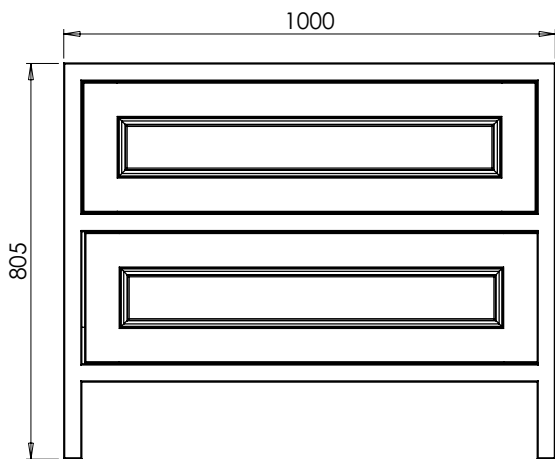

Worktop with single integral basin
650-XX-WT10153/25BM

RANGE

Tetbury (620)

All dimensions are in millimetres

DESCRIPTION

3 door unit, no plinth (VU10 & VU10/52)
With plinth (VU10P & VU10P/52)
With decorative plinth (VU10P2 & VU10P2/52)

DATE

January 2025

Worktop with single integral basin
650-XXWT10146/25BM

Worktop with single integral basin
650-XX-WT10153/25BM

RANGE

Tetbury (620)

All dimensions are in millimetres

DESCRIPTION