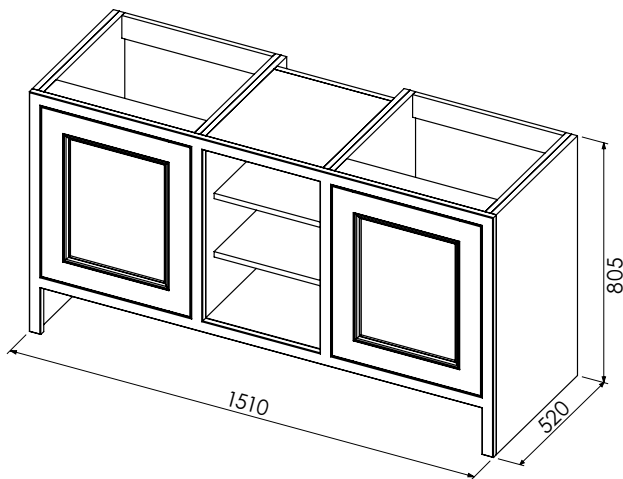

Worktop with single integral basin
650-XX-WT15253/25B

RANGE

Tetbury (620)

All dimensions are in millimetres

DESCRIPTION

2 drawer / 2 door / 2 drawer unit, no plinth (VU151DD)

DATE

January 2025

Worktop with single integral basin
650-XX-WT15253/25B

RANGE

Tetbury (620)

All dimensions are in millimetres

DESCRIPTION

2 door / open unit, no plinth (VU1510)

DATE

January 2025