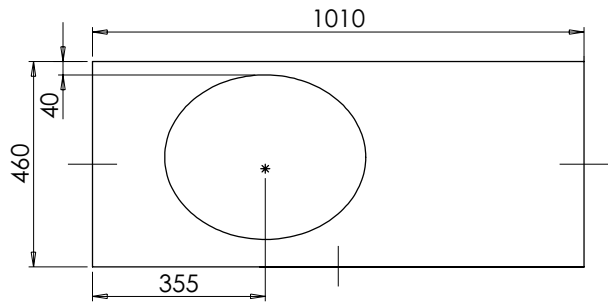

All dimensions are in millimetres

DESCRIPTION

2 door / 2 drawer unit, left-hand, no plinth (VU10DL & VU10DL/52)
 With plinth (VU10DPL & VU10DPL/52)
 With decorative plinth (VU10DP2L & VU10DP2L/52)

DATE

January 2025

Worktop with single integral basin
650-XXWT10146/25BM

RANGE

Tetbury (620)

All dimensions are in millimetres

DESCRIPTION

2 door / 2 drawer unit, right-hand, no plinth (VU10DR & VU10DR/52)
 With plinth (VU10DPR & VU10DPR/52)
 With decorative plinth (VU10DP2R & VU10DP2R/52)

RANGE

Tetbury (620)

All dimensions are in millimetres

DESCRIPTION

Corner unit, left-handed (CU48L)
 Corner unit, right-handed (CU48R)

DATE

January 2025

RANGE