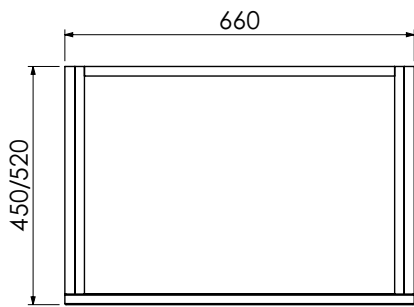

BURBIDGE & SON

EST. 1867

**BATHROOM FURNITURE
MAKERS™**

TETBURY SPECIFICATION GUIDE

Worktop with single integral basin
650-XX-WT6846/25B

Worktop with single integral basin
650-XX-WT6853/25B

RANGE

Tetbury (620)

All dimensions are in millimetres

DESCRIPTION

2 door unit, no plinth (VU66 & VU66/52)
 With plinth (VU66P & VU66P/52)
 With decorative plinth (VU66P2 & VU66P2/52)

DATE

January 2025

RANGE

Tetbury (620)

All dimensions are in millimetres

RANGE

Tetbury (620)

All dimensions are in millimetres

DESCRIPTION

Corner unit, left-handed (CU48L)
 Corner unit, right-handed (CU48R)

DATE

January 2025

RANGE