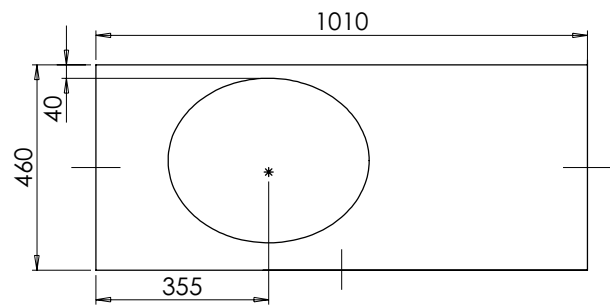

Worktop with single integral basin
650-XX-WT10153/25BM

RANGE

Tetbury (620)

All dimensions are in millimetres

DESCRIPTION

3 door unit, no plinth (VU10 & VU10/52)
With plinth (VU10P & VU10P/52)
With decorative plinth (VU10P2 & VU10P2/52)

DATE

January 2025

Worktop with single integral basin
650-XXWT10146/25BM

Worktop with single integral basin
650-XX-WT10153/25BM

RANGE

Tetbury (620)

All dimensions are in millimetres

DESCRIPTION

RANGE

Tetbury (620)

All dimensions are in millimetres

DESCRIPTION

Corner unit, left-handed (CU48L)
 Corner unit, right-handed (CU48R)

DATE

January 2025

RANGE